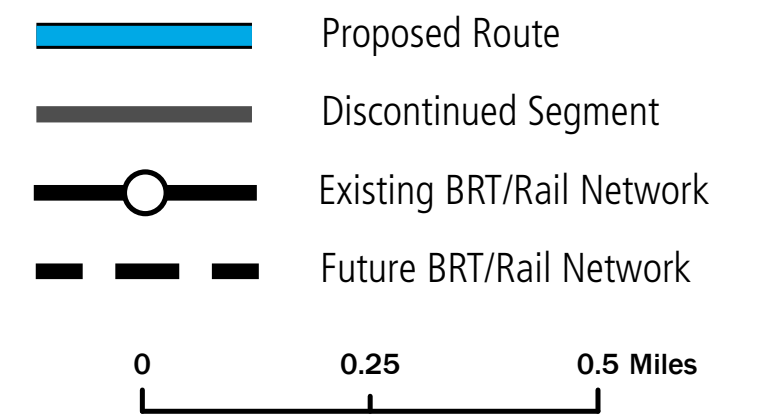

DASH VAN NUYS / STUDIO CITY

DASH ROUTE LEGEND

PROPOSED MODIFICATIONS

MODIFIED ROUTE

- Service shifted to major arterials with greater ridership potential

INCREASED FREQUENCY

- Run weekday buses every 15 minutes
- Run Saturday buses every 20 minutes