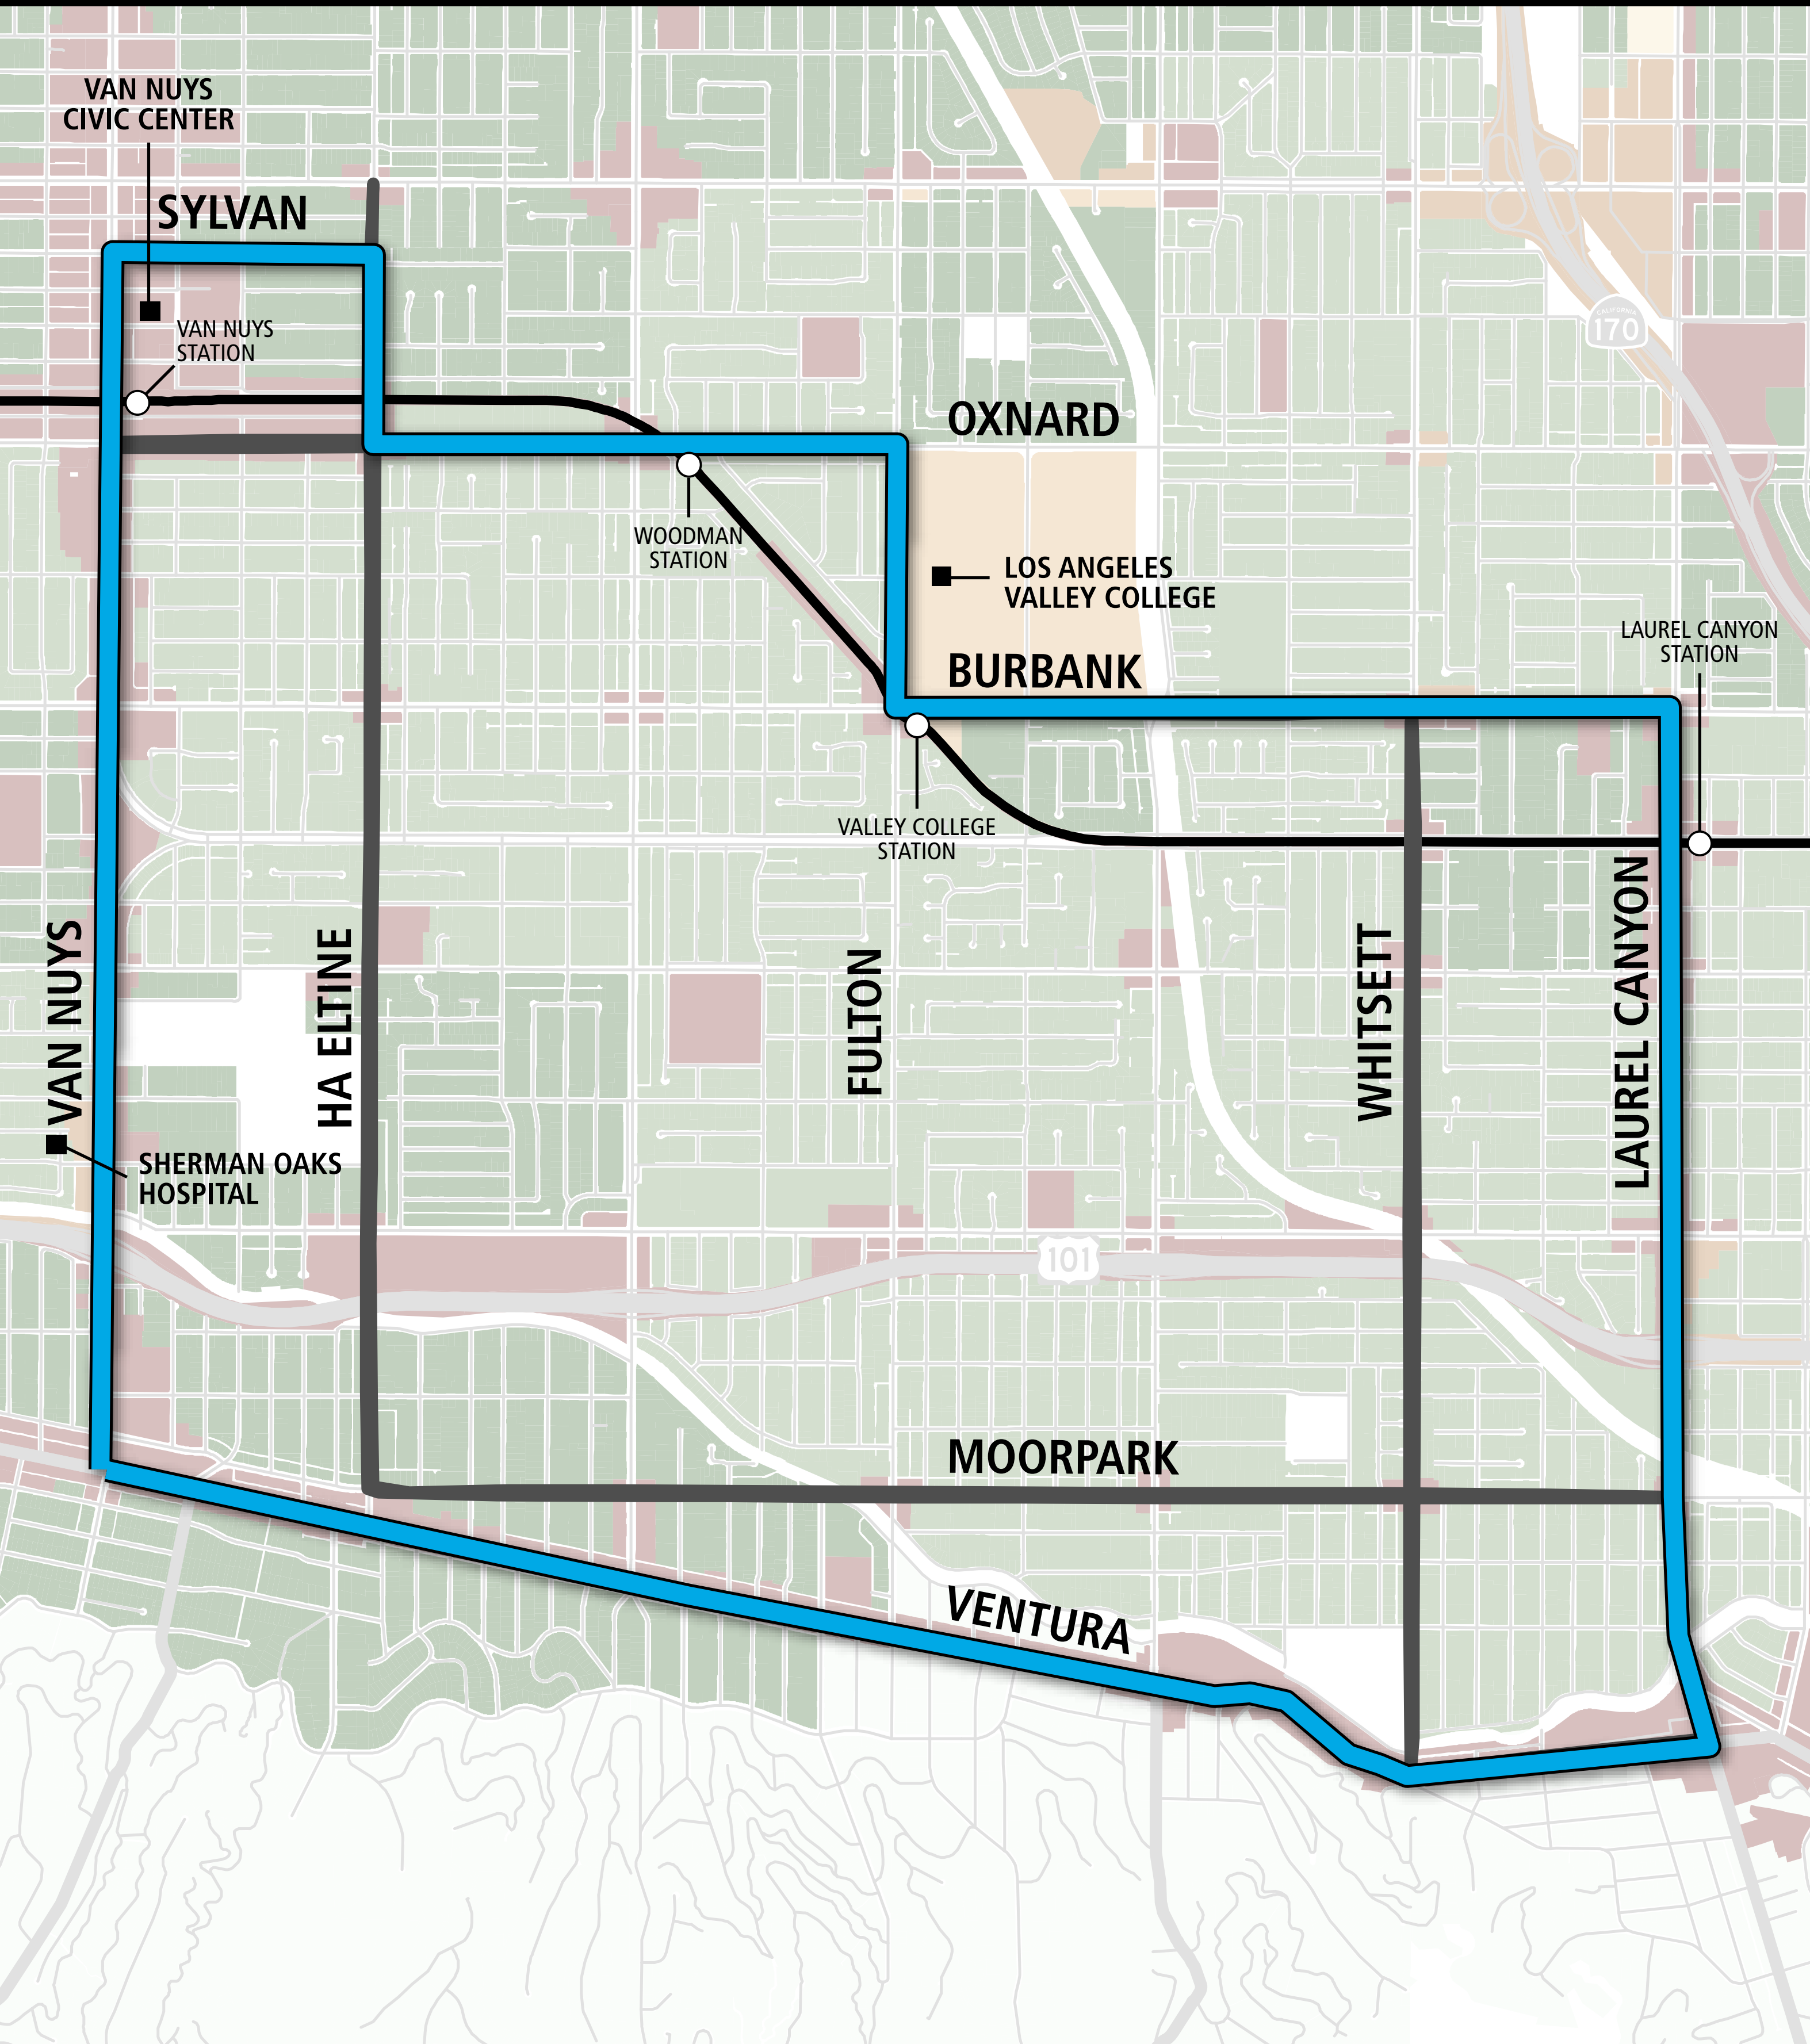

DASH VAN NUYS / STUDIO CITY

DASH ROUTE LEGEND

PROPOSED MODIFICATIONS

MODIFIED ROUTE

- Service shifted to major arterials with greater ridership potential

INCREASED FREQUENCY

- Run weekday buses every 15 minutes
- Run Saturday buses every 20 minutes

INCREASED SERVICE

- Increase service hours

MOVING FORWARD TOGETHER