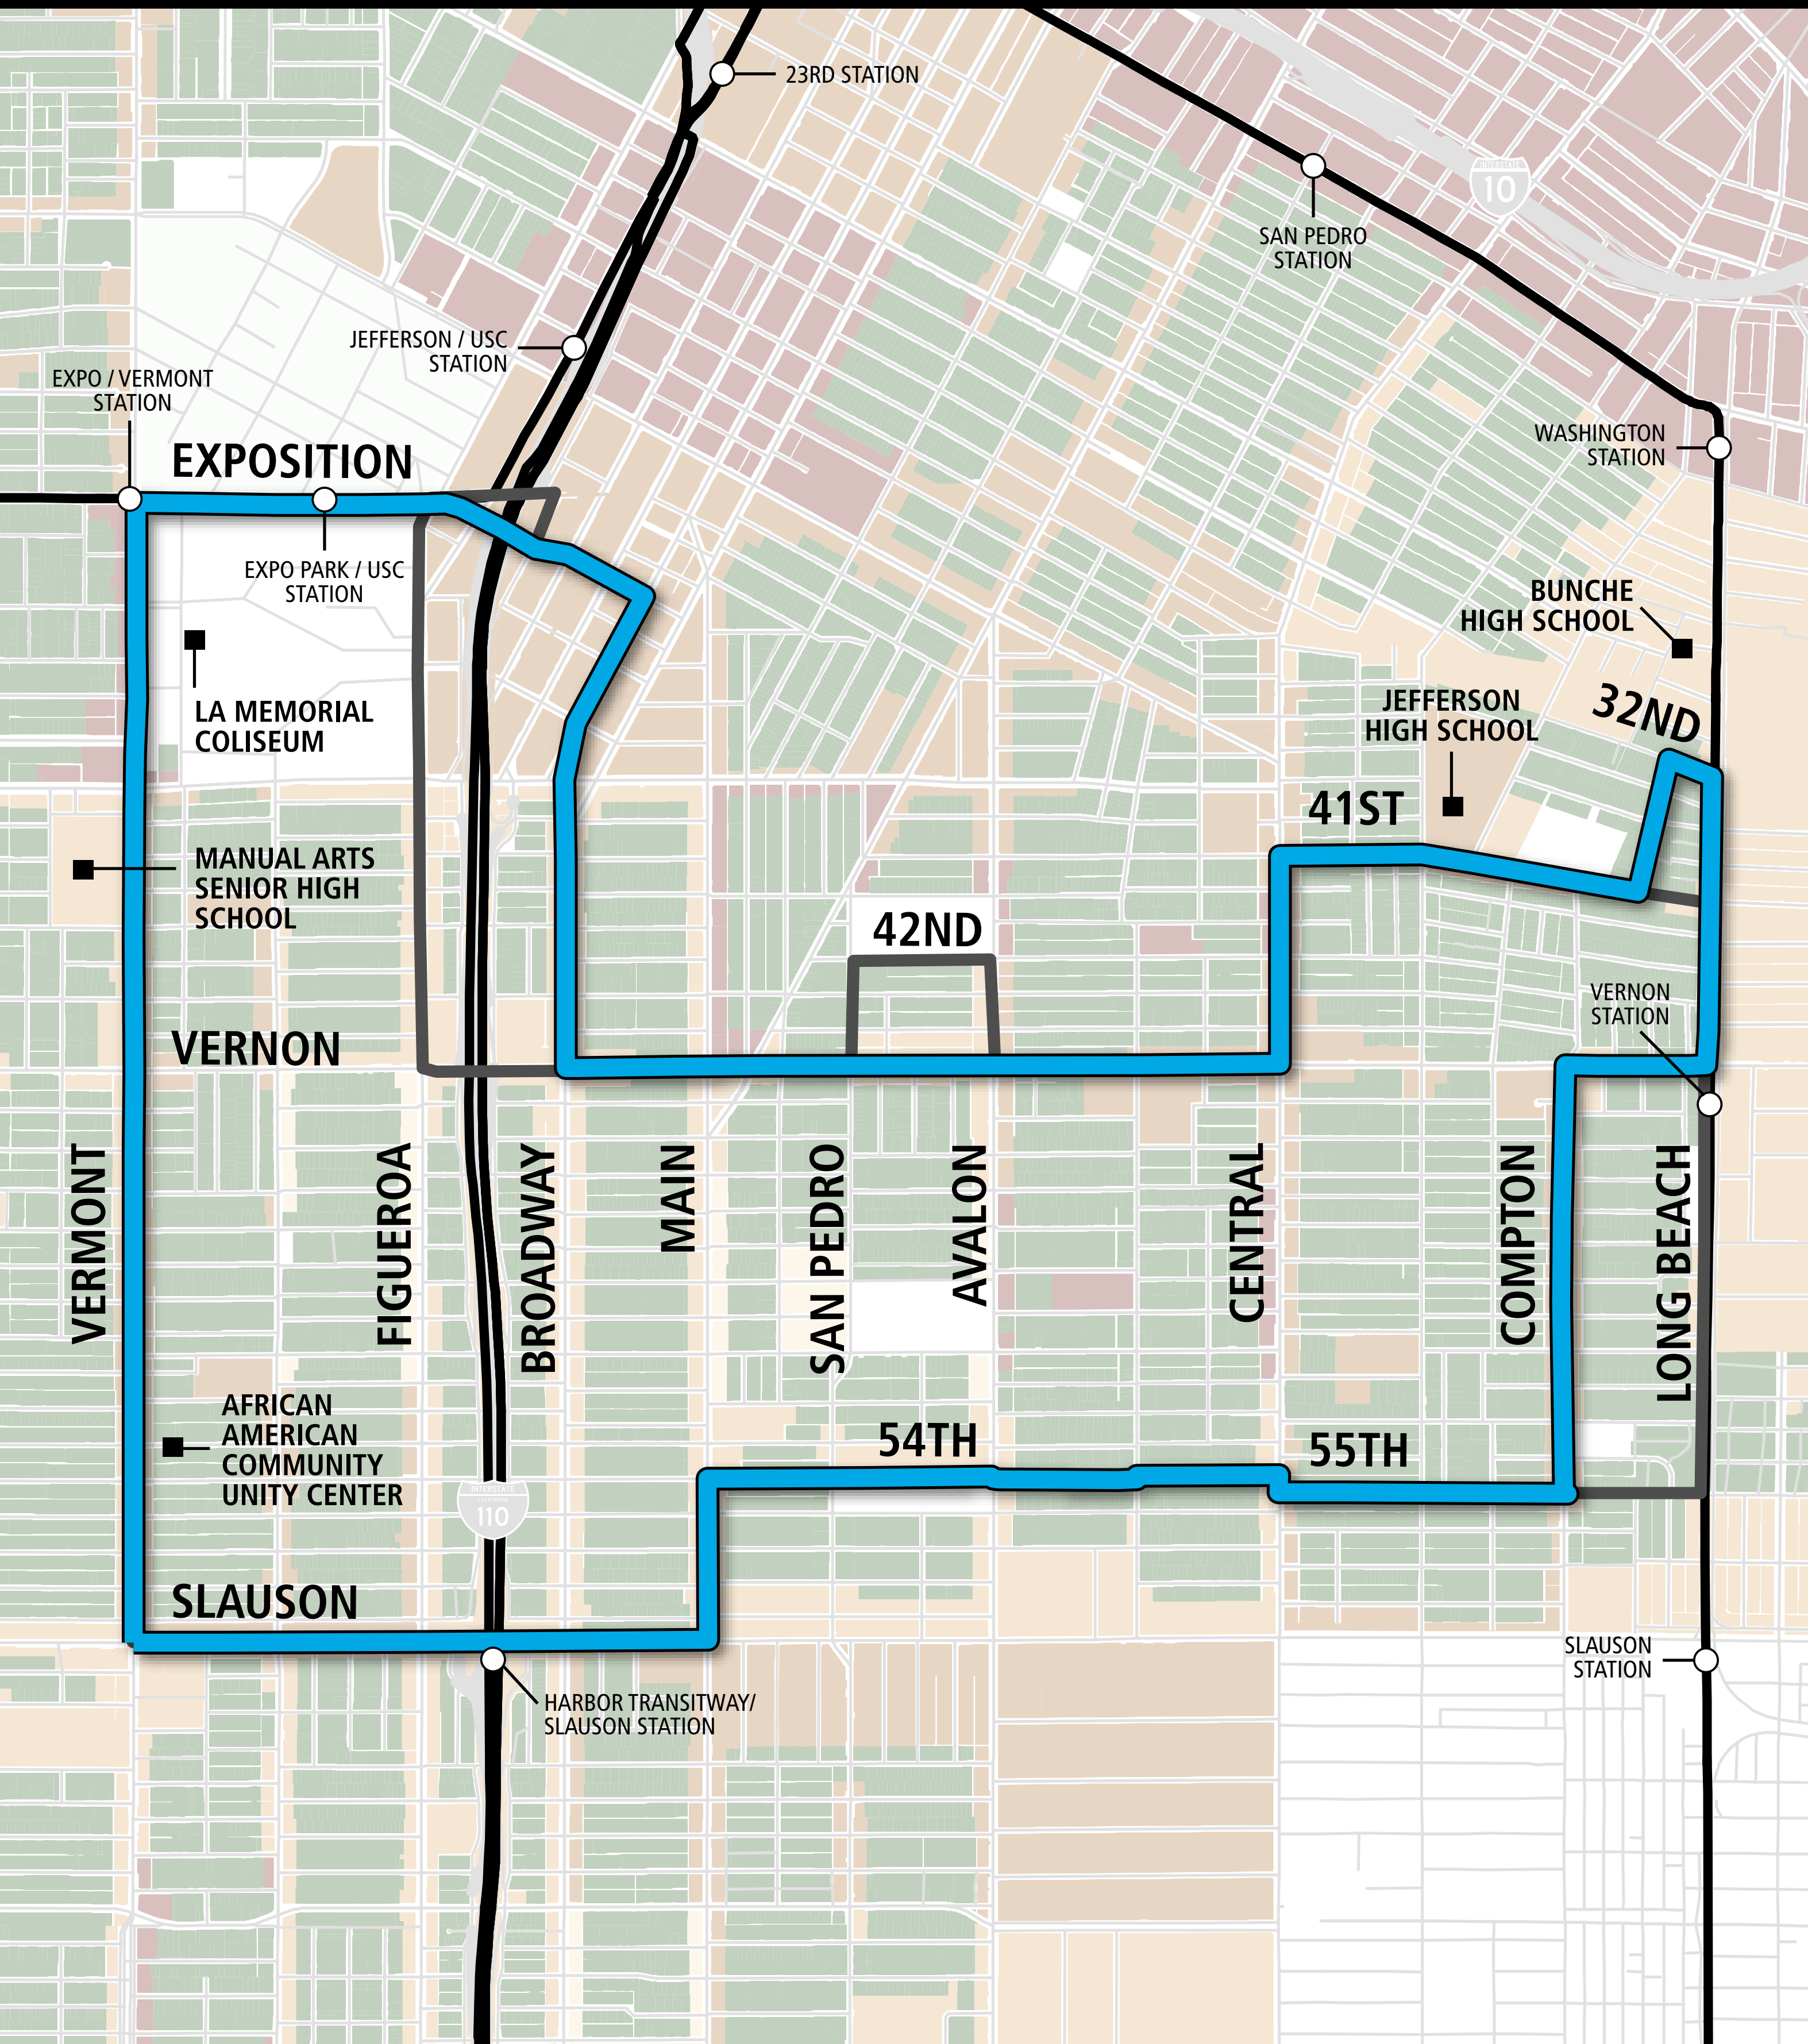

DASH SOUTHEAST (CLOCKWISE)

DASH ROUTE LEGEND

PROPOSED MODIFICATIONS

MODIFIED ROUTE

- Service shifted from Figueroa to **Broadway** to reach commercial area
- Minor deviations eliminated to improve **on-time** performance

INCREASED FREQUENCY

- Run buses every **15 minutes**

DECREASED SERVICE

- Reduce service hours slightly

MOVING FORWARD **TOGETHER**