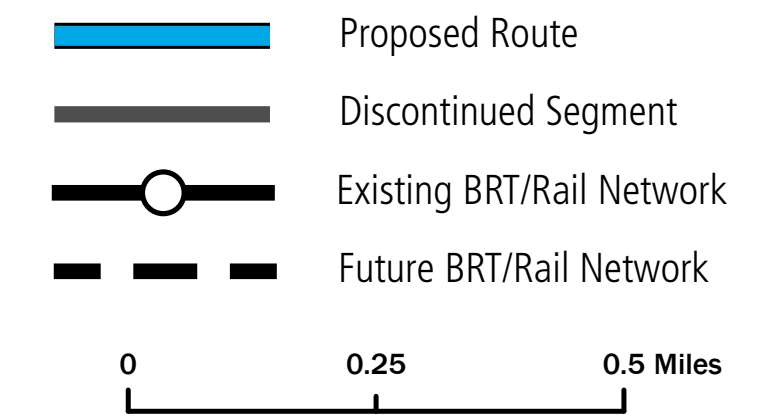

DASH SOUTHEAST (CLOCKWISE)

DASH ROUTE LEGEND

PROPOSED MODIFICATIONS

MODIFIED ROUTE

- Service shifted from Figueroa to **Broadway** to reach commercial area
- Minor deviations eliminated to improve **on-time** performance