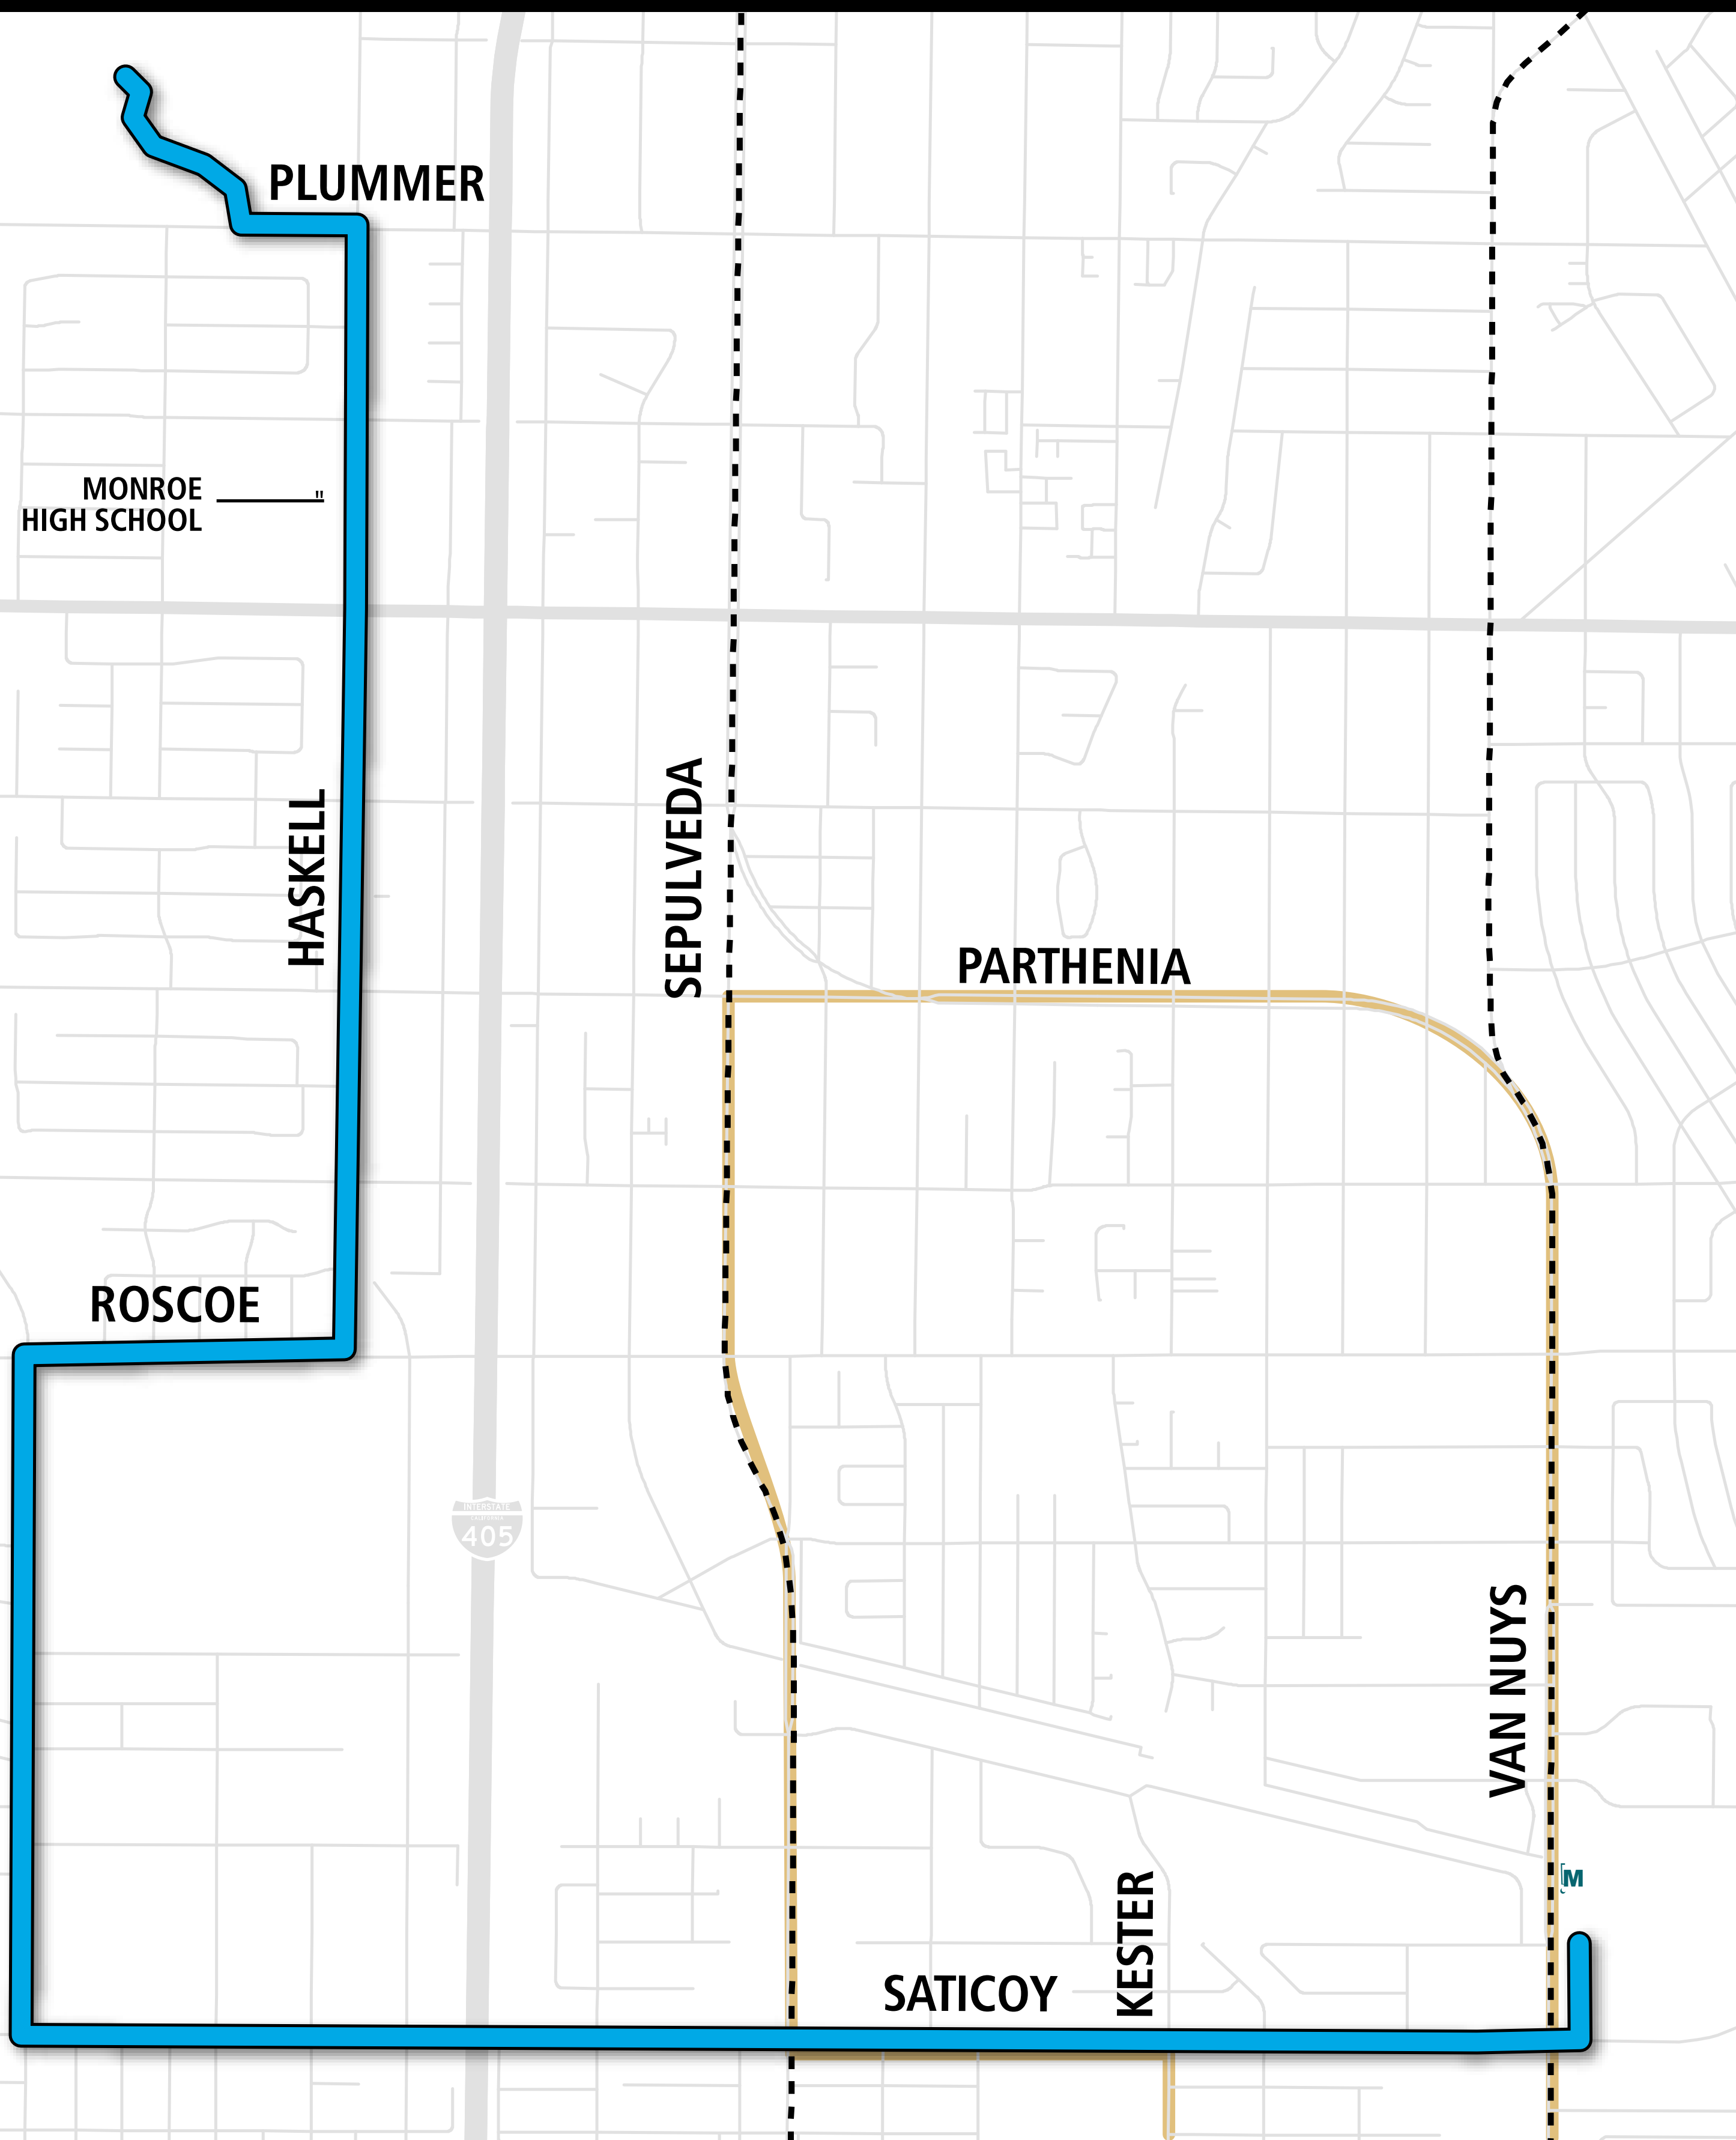

# DASH VAN NUYS / NORTH HILLS

## DASH ROUTE LEGEND

-  Proposed Route
  -  Existing BRT/Rail Network
  -  DASH Panorama City / Van Nuys
  -  Future BRT/Rail Network
- 0 0.2 0.4 Miles

## PROPOSED ROUTE FEATURES

### NEW ROUTE

- Link north Van Nuys and North Hills, including VA Hospital and LAX Flyaway
- Provide connections to Amtrak, Metrolink, and LAX Flyaway

MOVING FORWARD TOGETHER