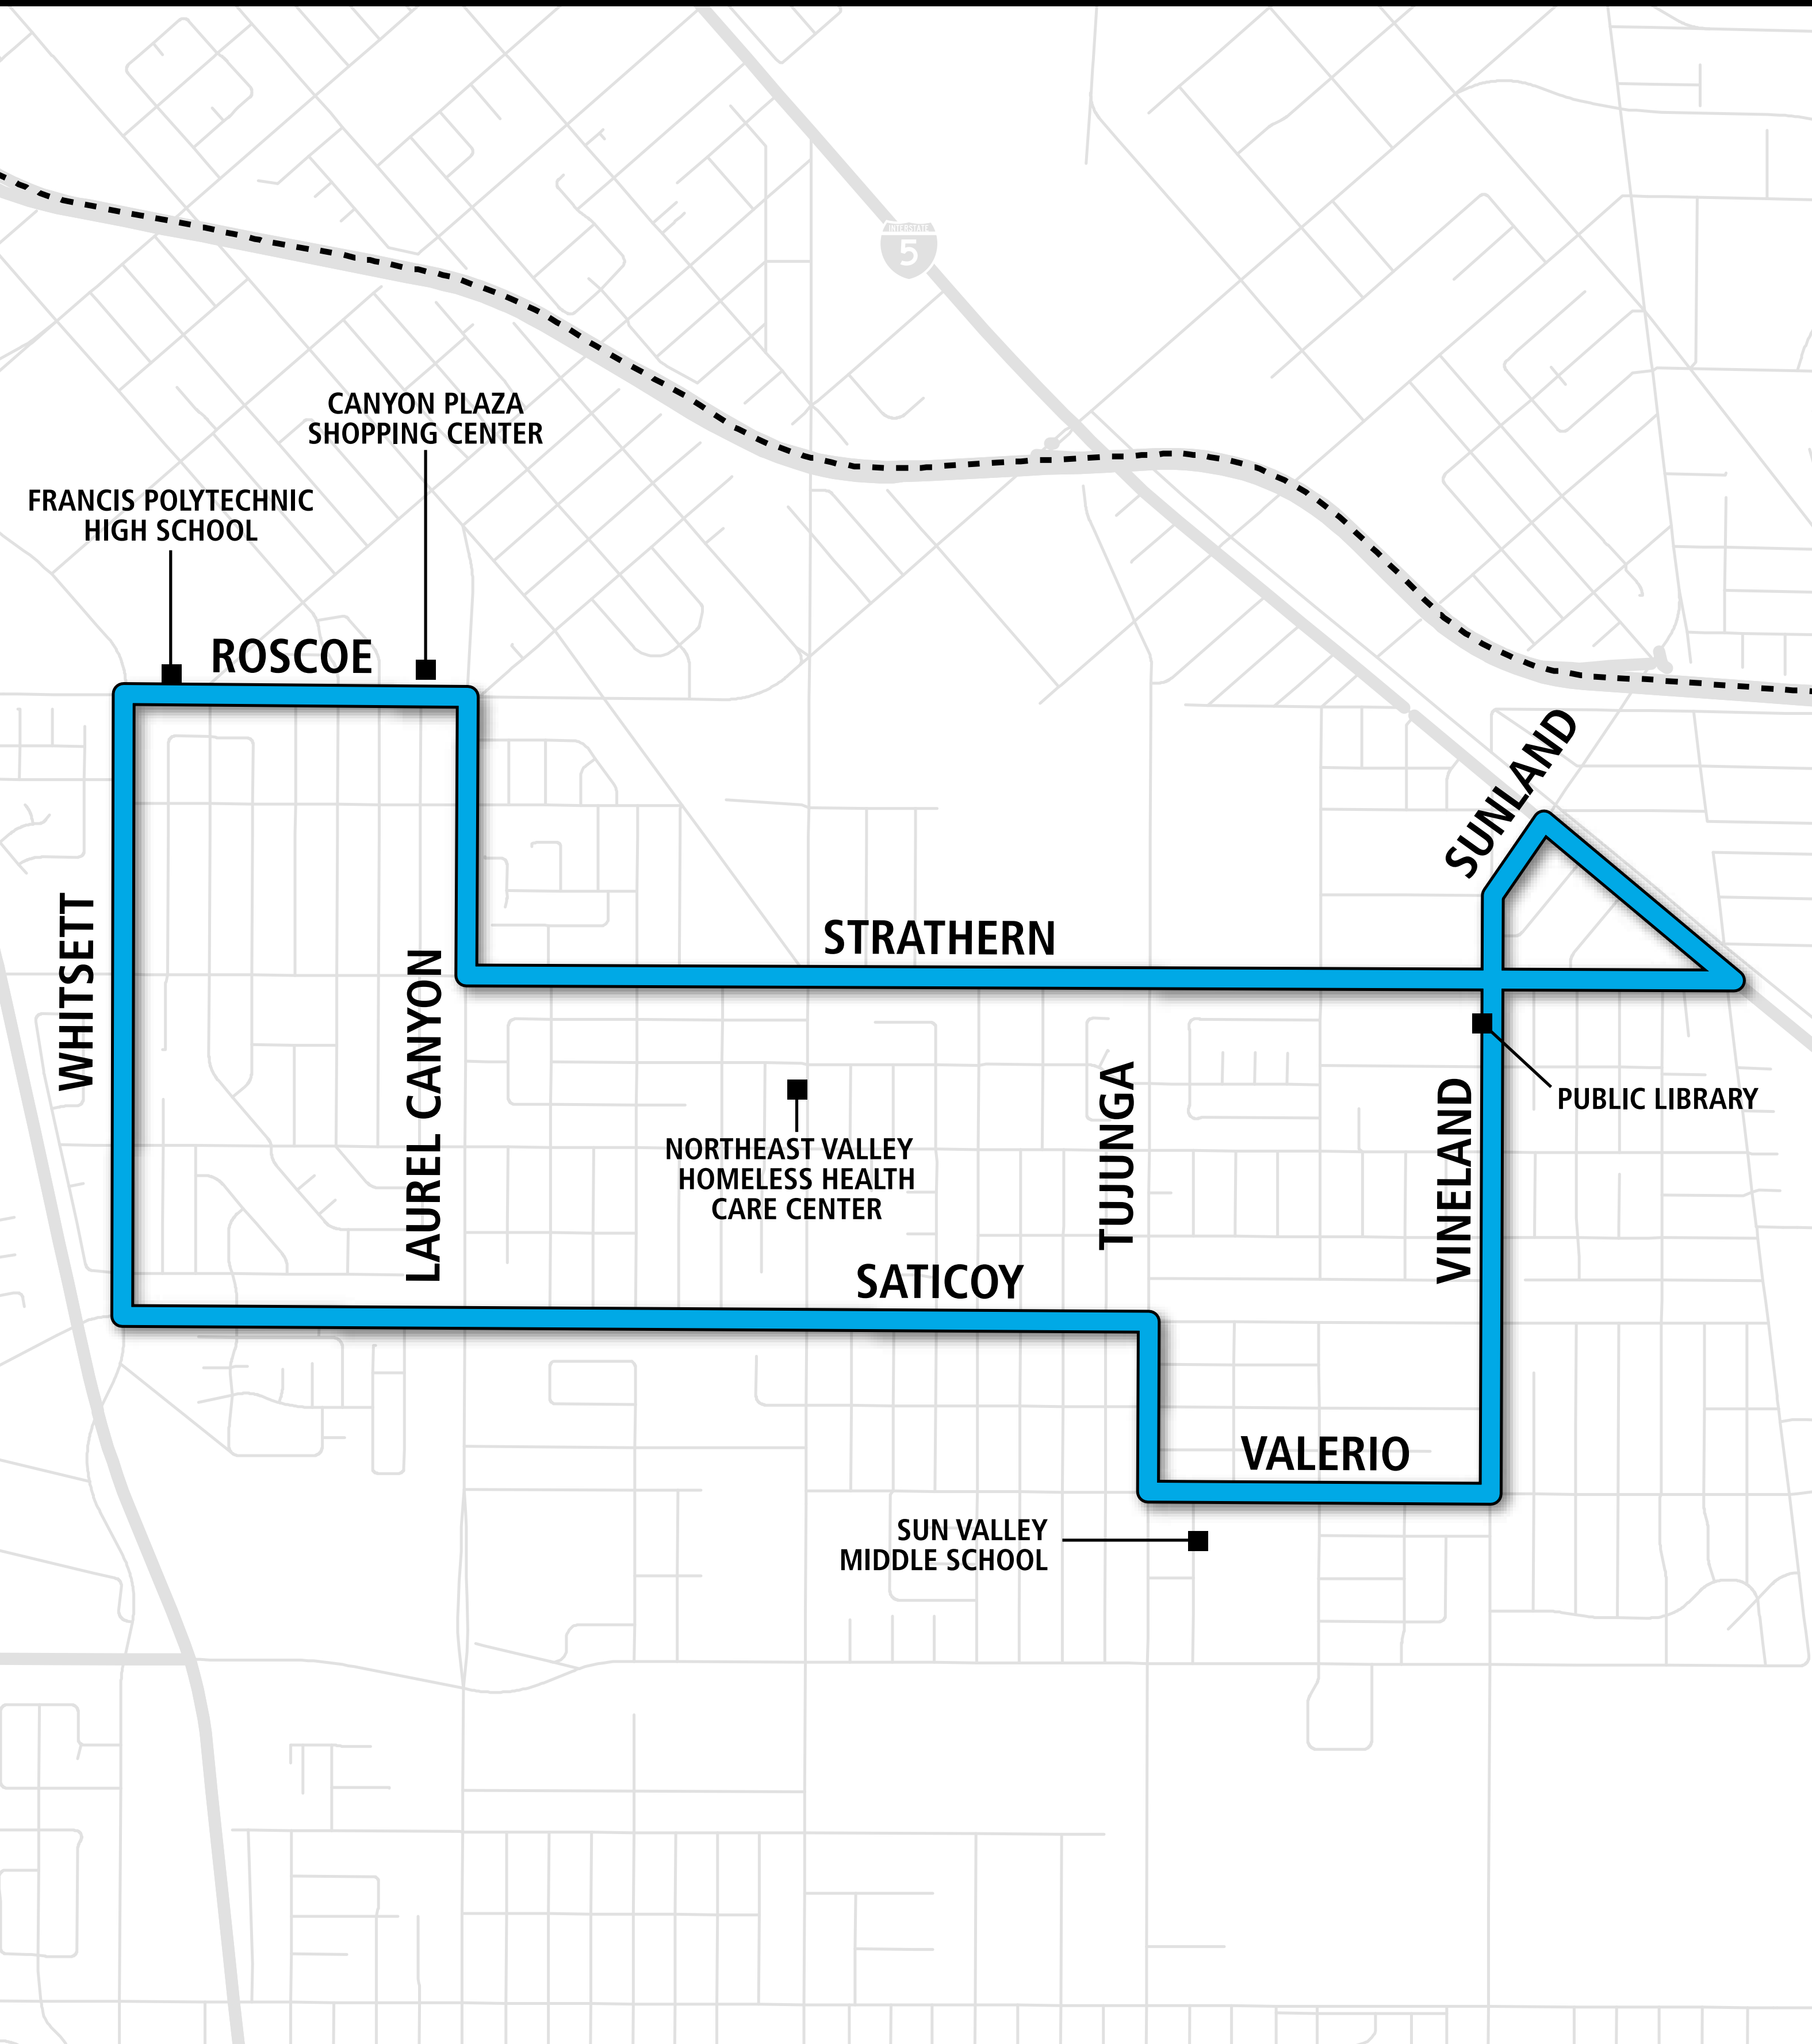

# DASH SUN VALLEY

## DASH ROUTE LEGEND

## PROPOSED ROUTE FEATURES

### NEW ROUTE

- Serve Sun Valley, Francis Poly High School, Sun Valley Middle School, Canyon Plaza Shopping Center

MOVING FORWARD TOGETHER