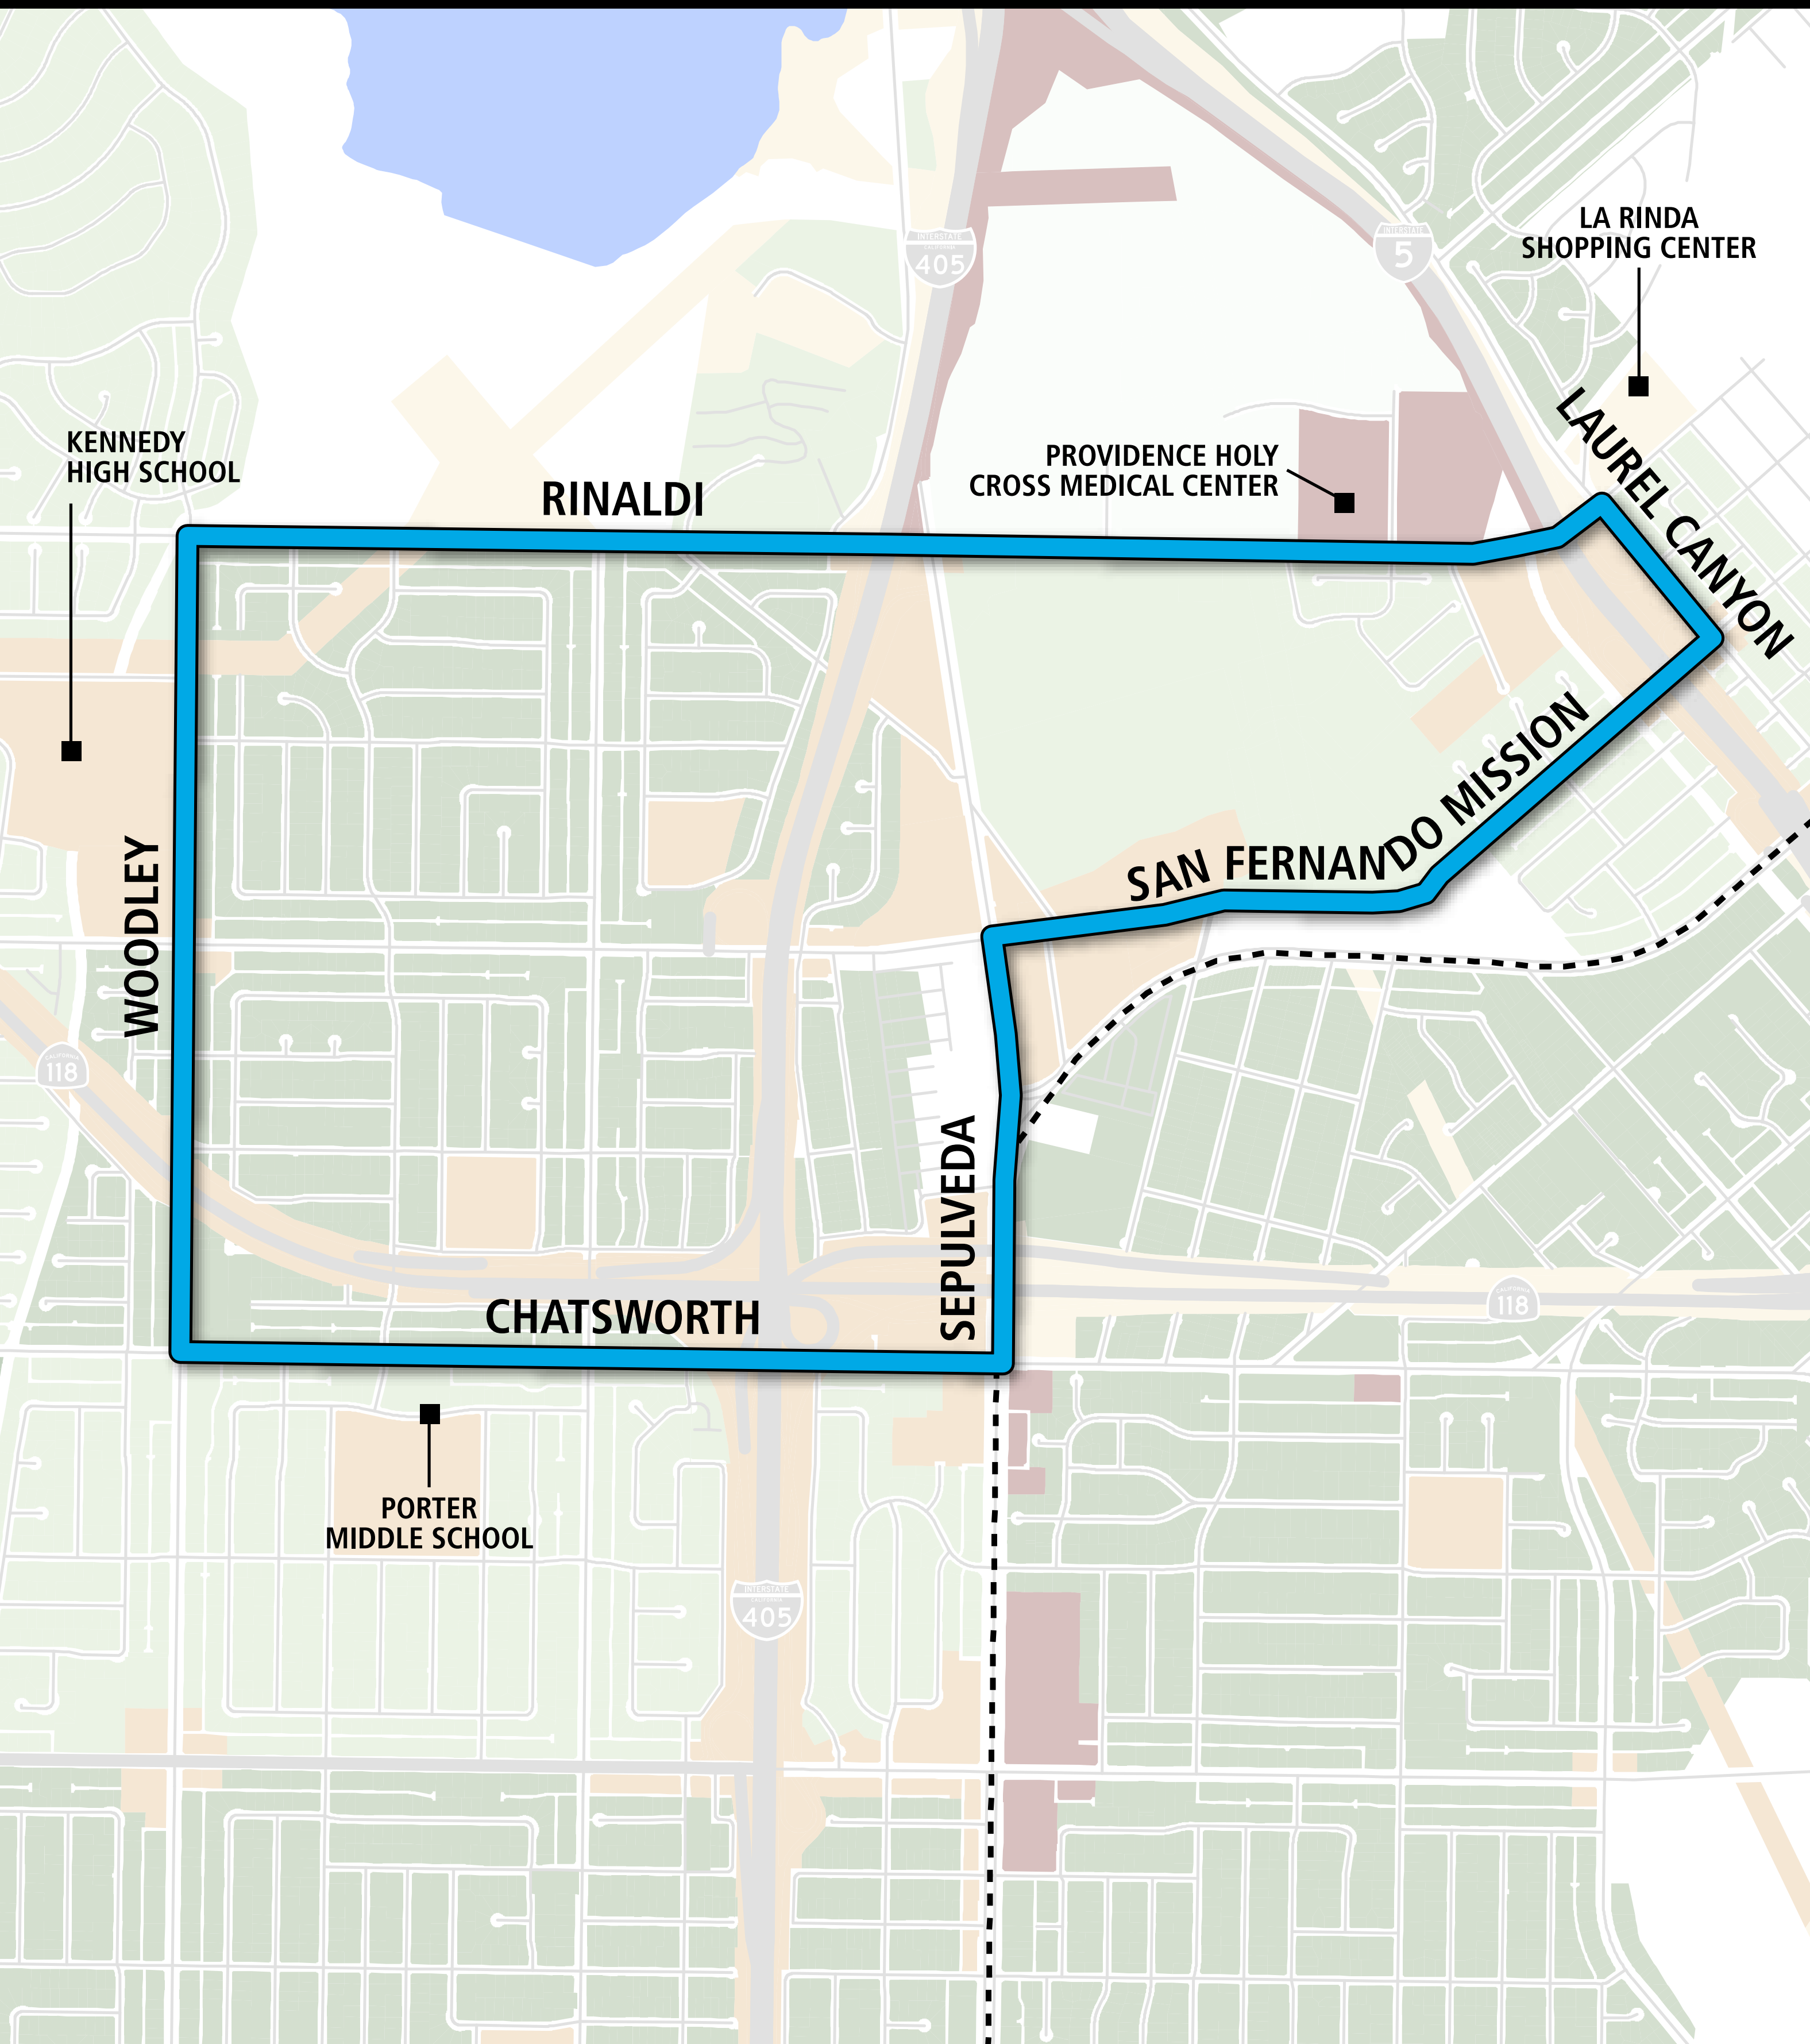

# DASH MISSION HILLS

## DASH ROUTE LEGEND

-  Proposed Route
  -  Existing BRT/Rail Network
  -  Future BRT/Rail Network
- 0 0.1 0.2 Miles

## PROPOSED ROUTE FEATURES

### NEW ROUTE

- Serve Mission Hills, including San Fernando Mission and Sepulveda Blvd, Kennedy High School, Holy Cross Medical Center

MOVING FORWARD TOGETHER