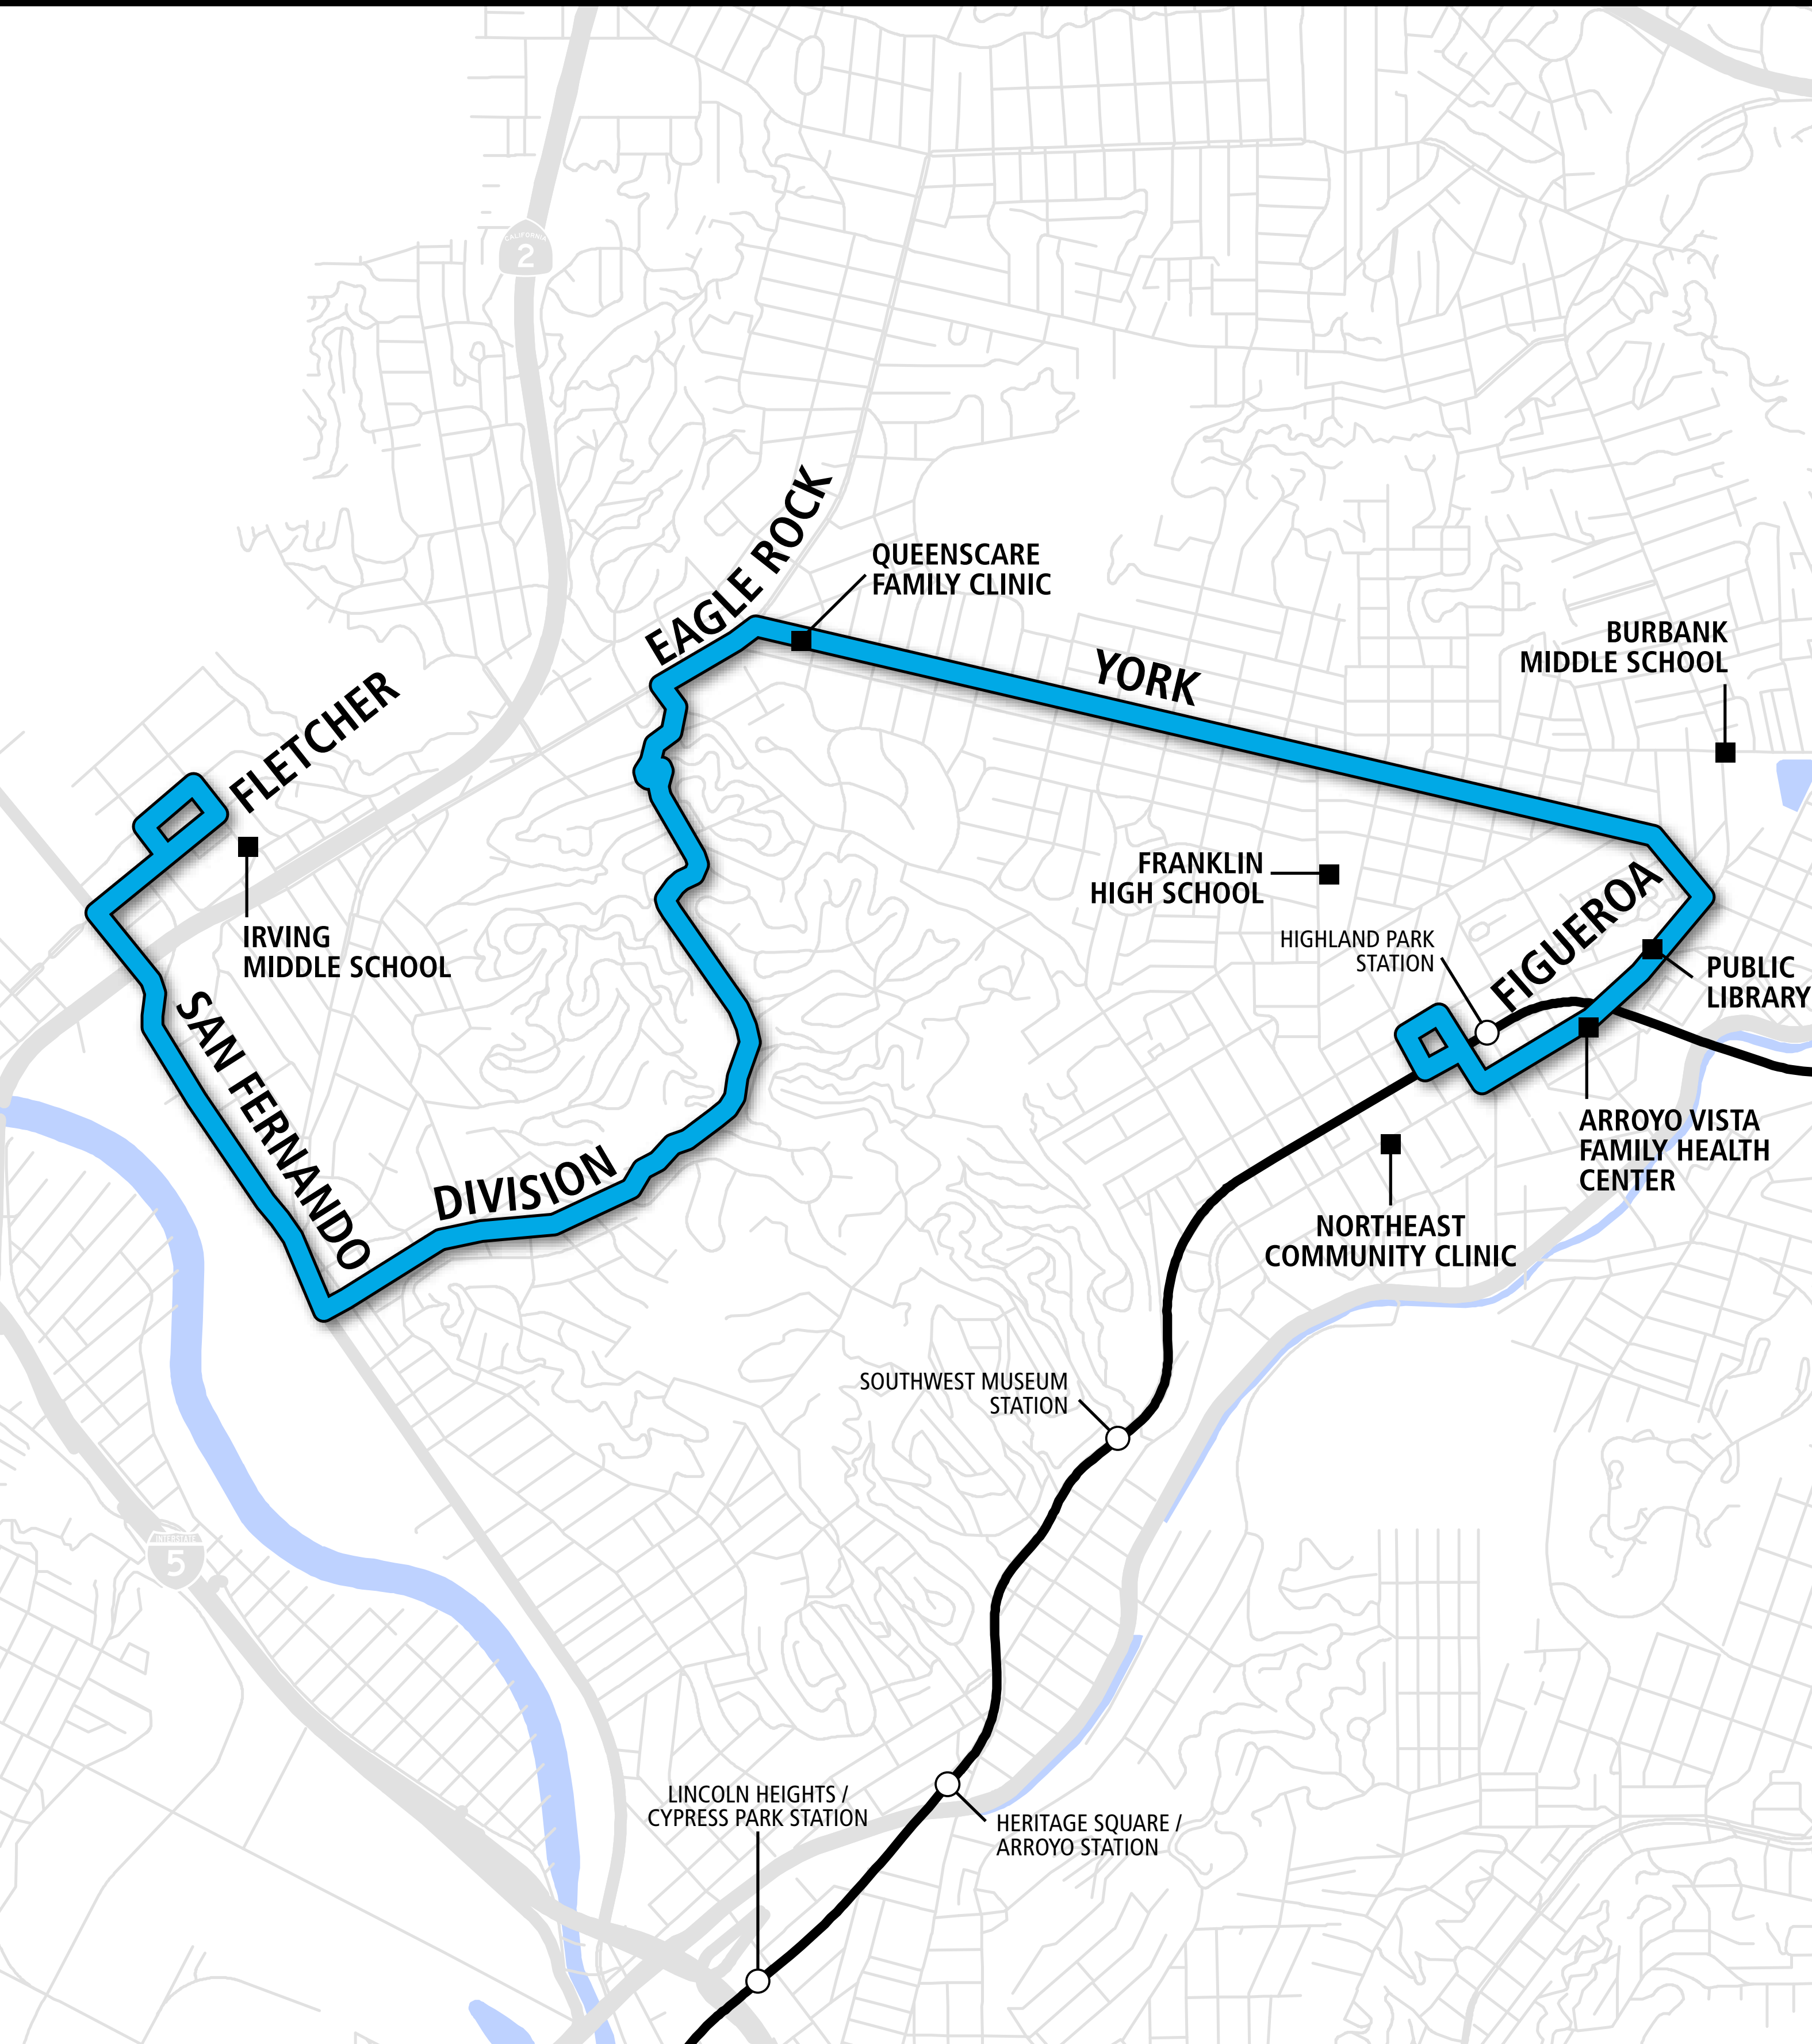

DASH GLASSELL PARK/HIGHLAND PARK

DASH ROUTE LEGEND

PROPOSED ROUTE FEATURES

NEW ROUTE

- Serve Glassell Park and Highland Park, including areas along York Blvd
- Provide connection to Metro Gold Line

MOVING FORWARD TOGETHER