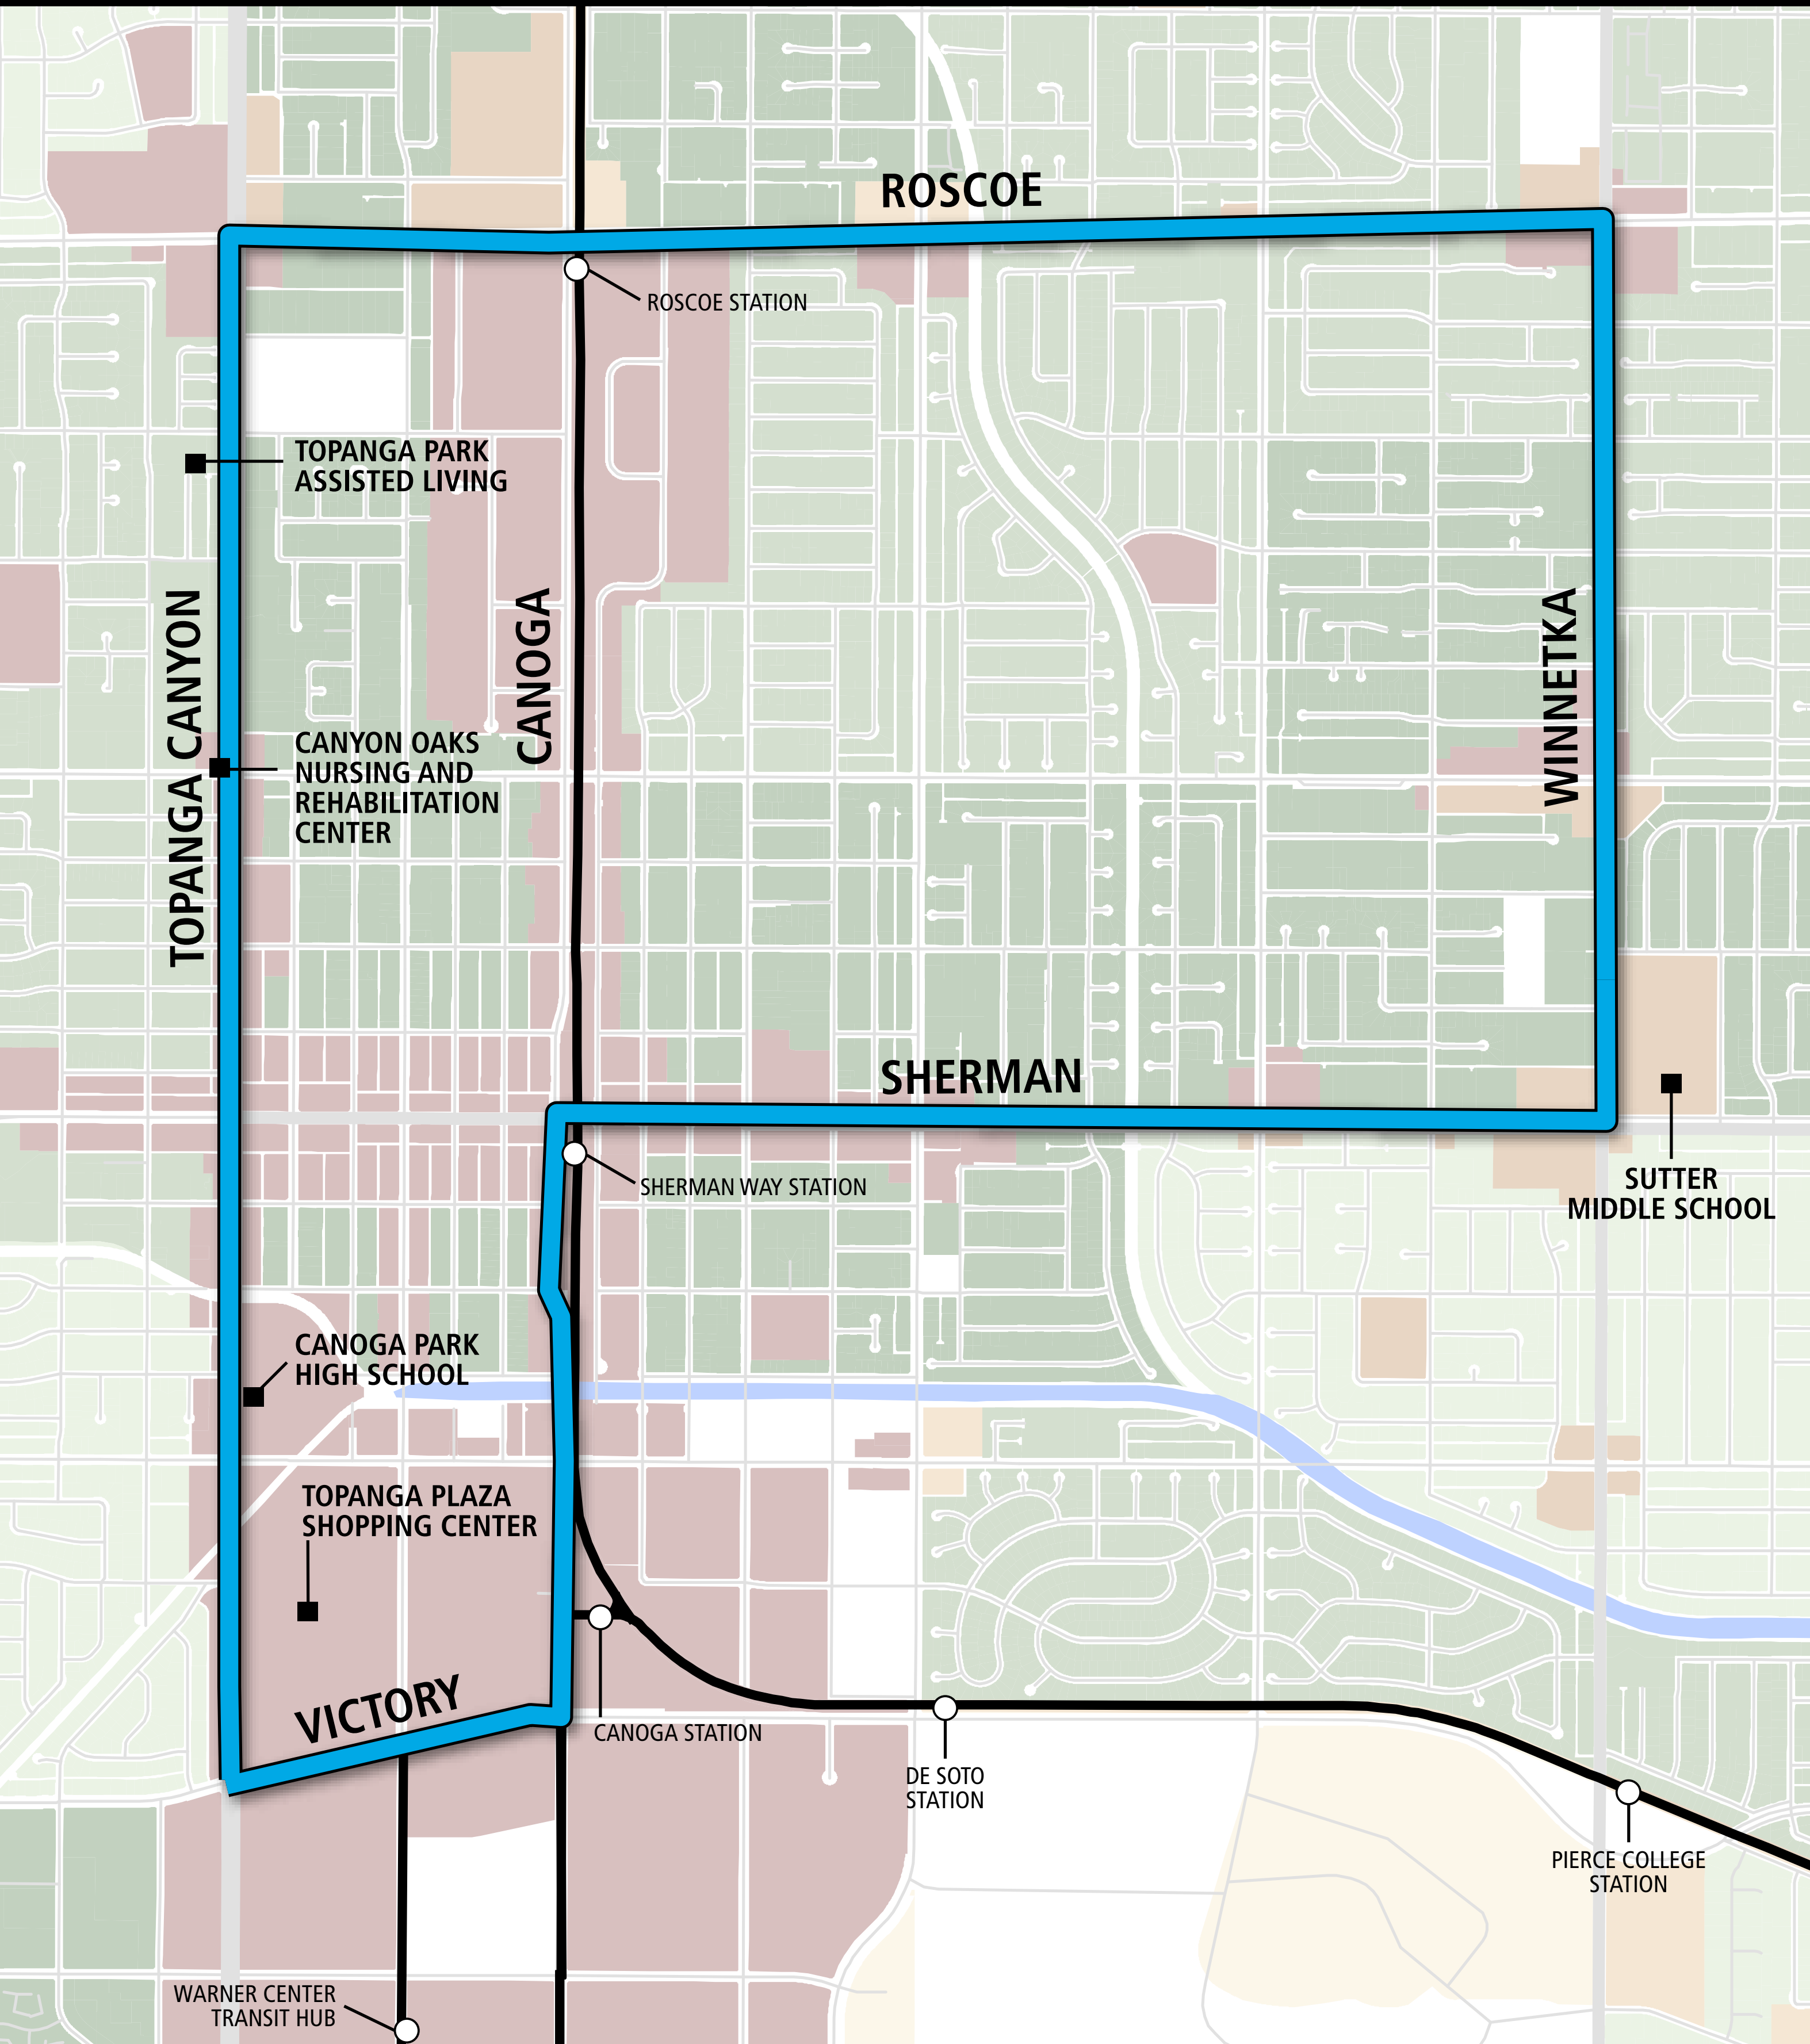

DASH CANOGA PARK

DASH ROUTE LEGEND

PROPOSED ROUTE FEATURES

NEW ROUTE

- Streamlined connection to a variety of schools, apartments, and major shopping centers
- Provide connections to Metro Orange Line

MOVING FORWARD TOGETHER