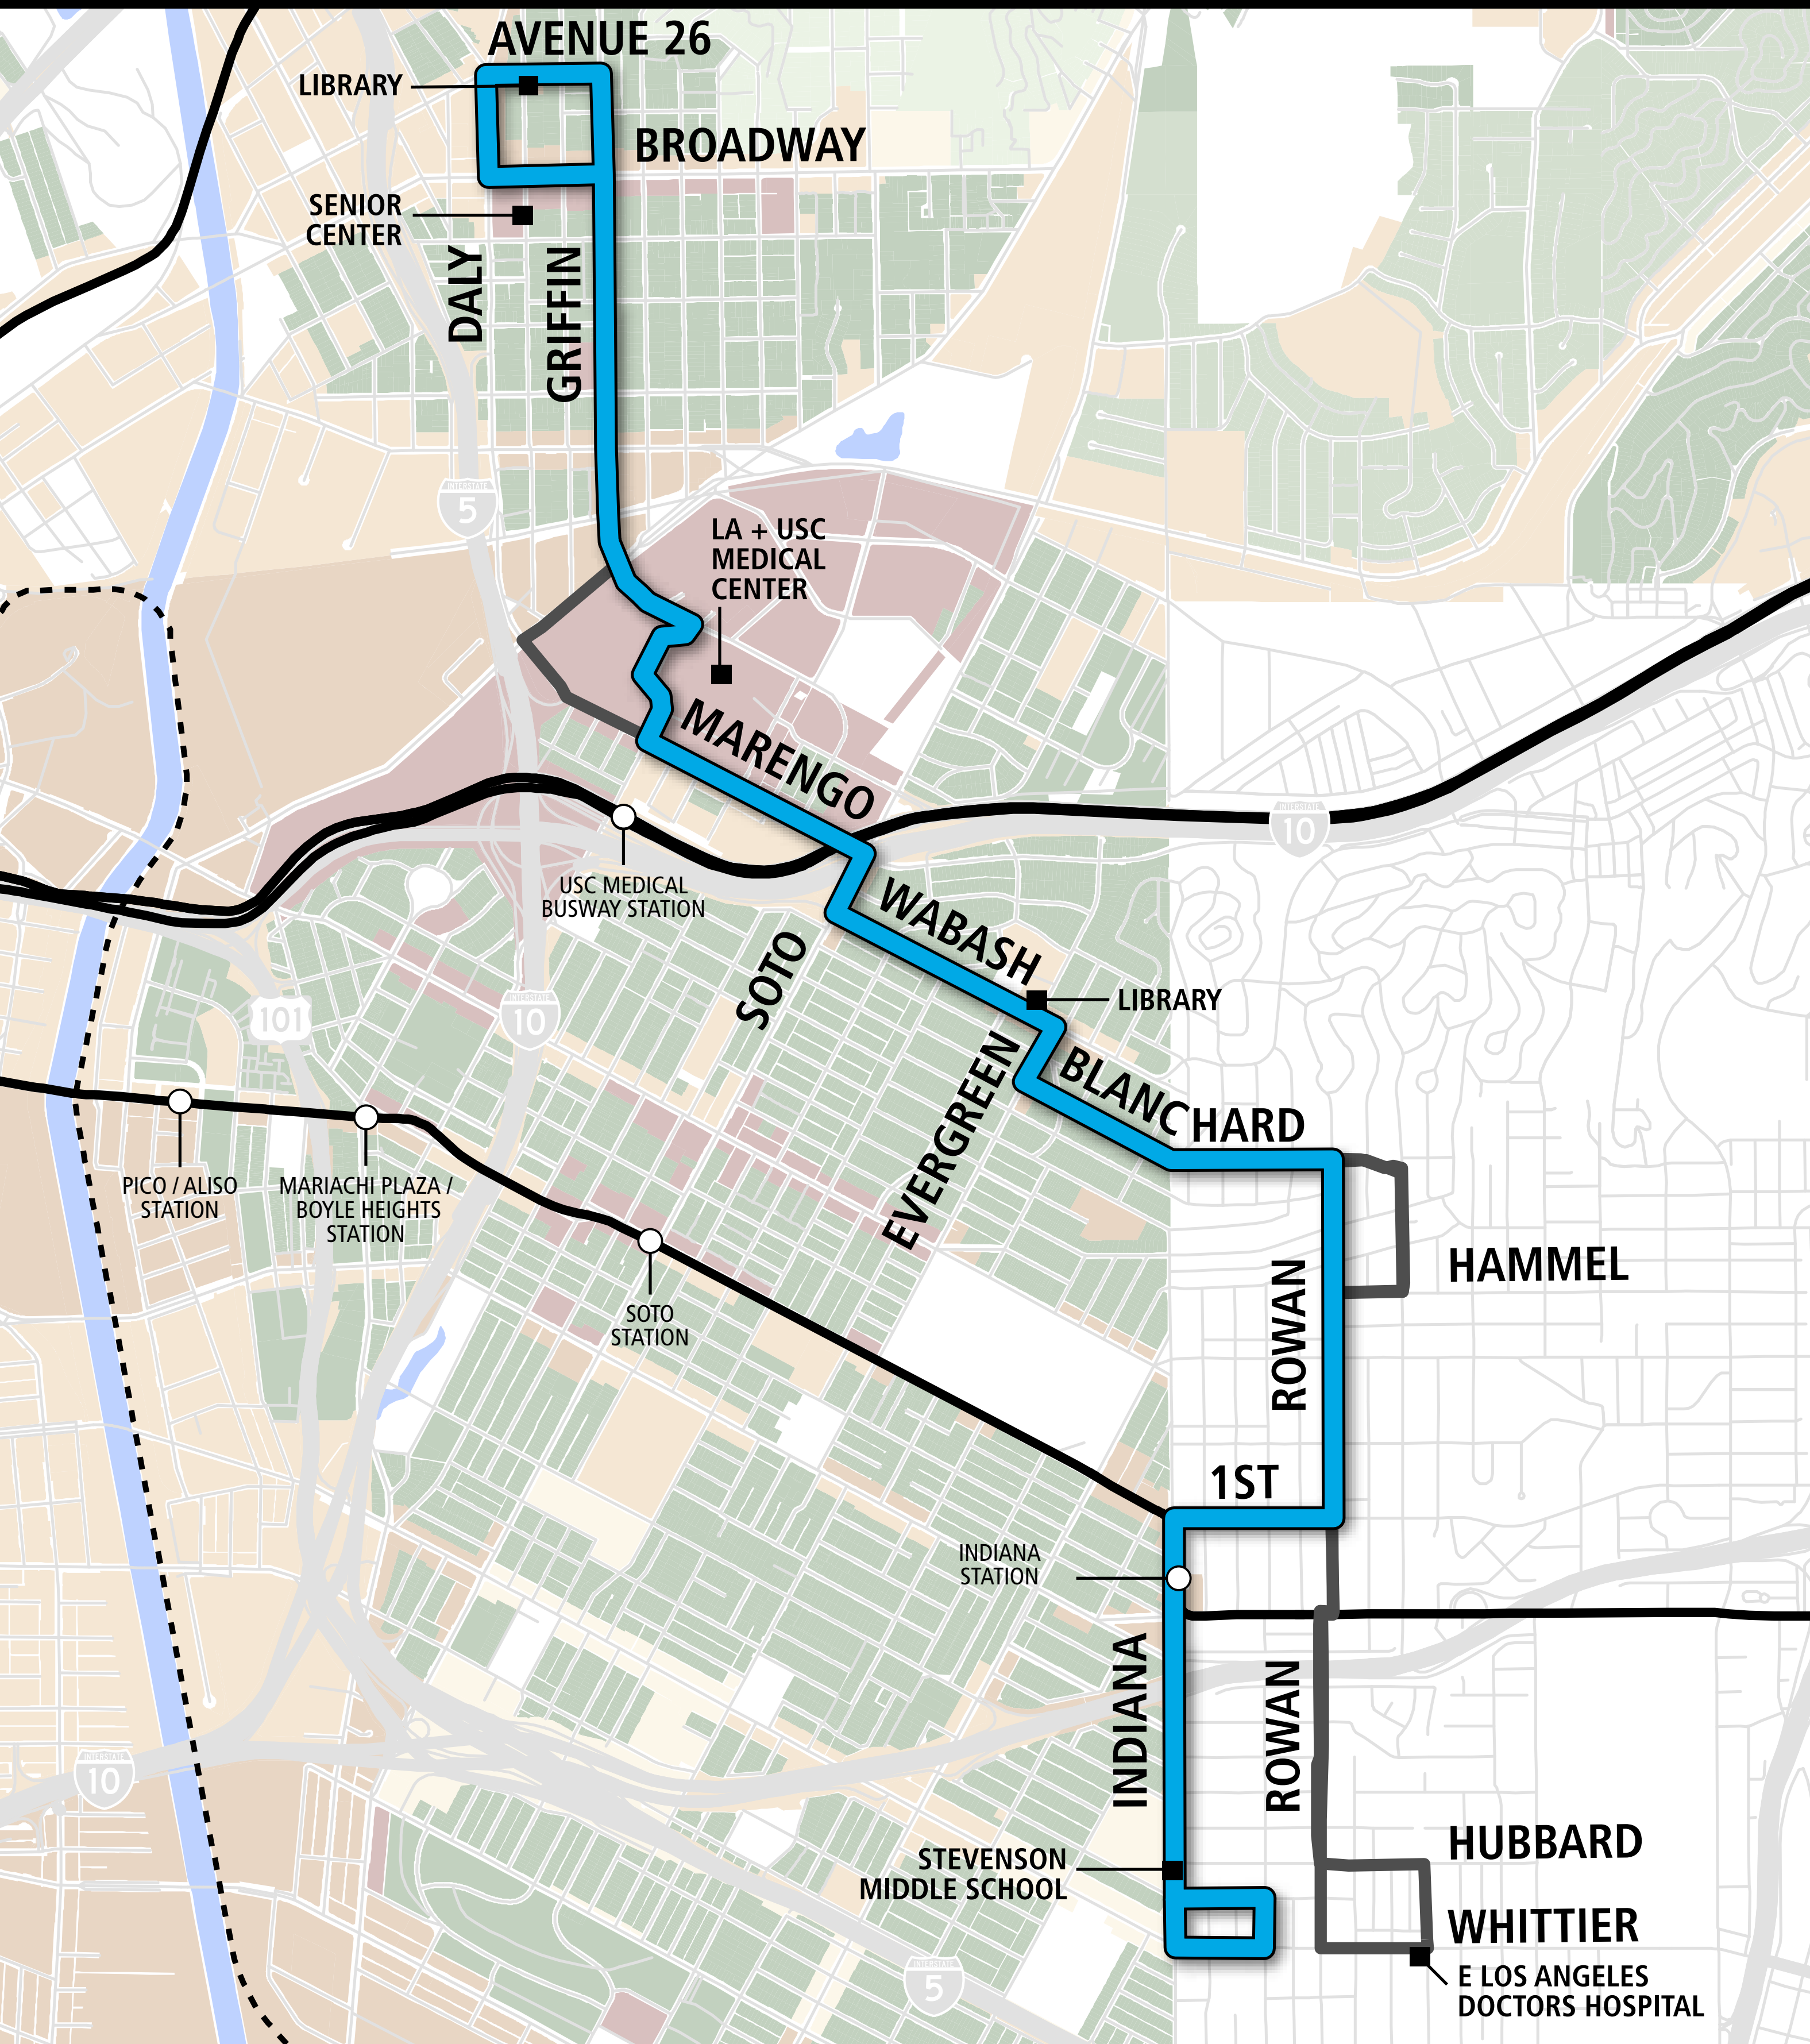

# DASH BOYLE HEIGHTS / EAST LA

## DASH ROUTE LEGEND

### MODIFIED ROUTE

- Extend Route to Lincoln Heights
- Serve Indiana Ave
- Streamline route to improve on-time performance

MOVING FORWARD TOGETHER