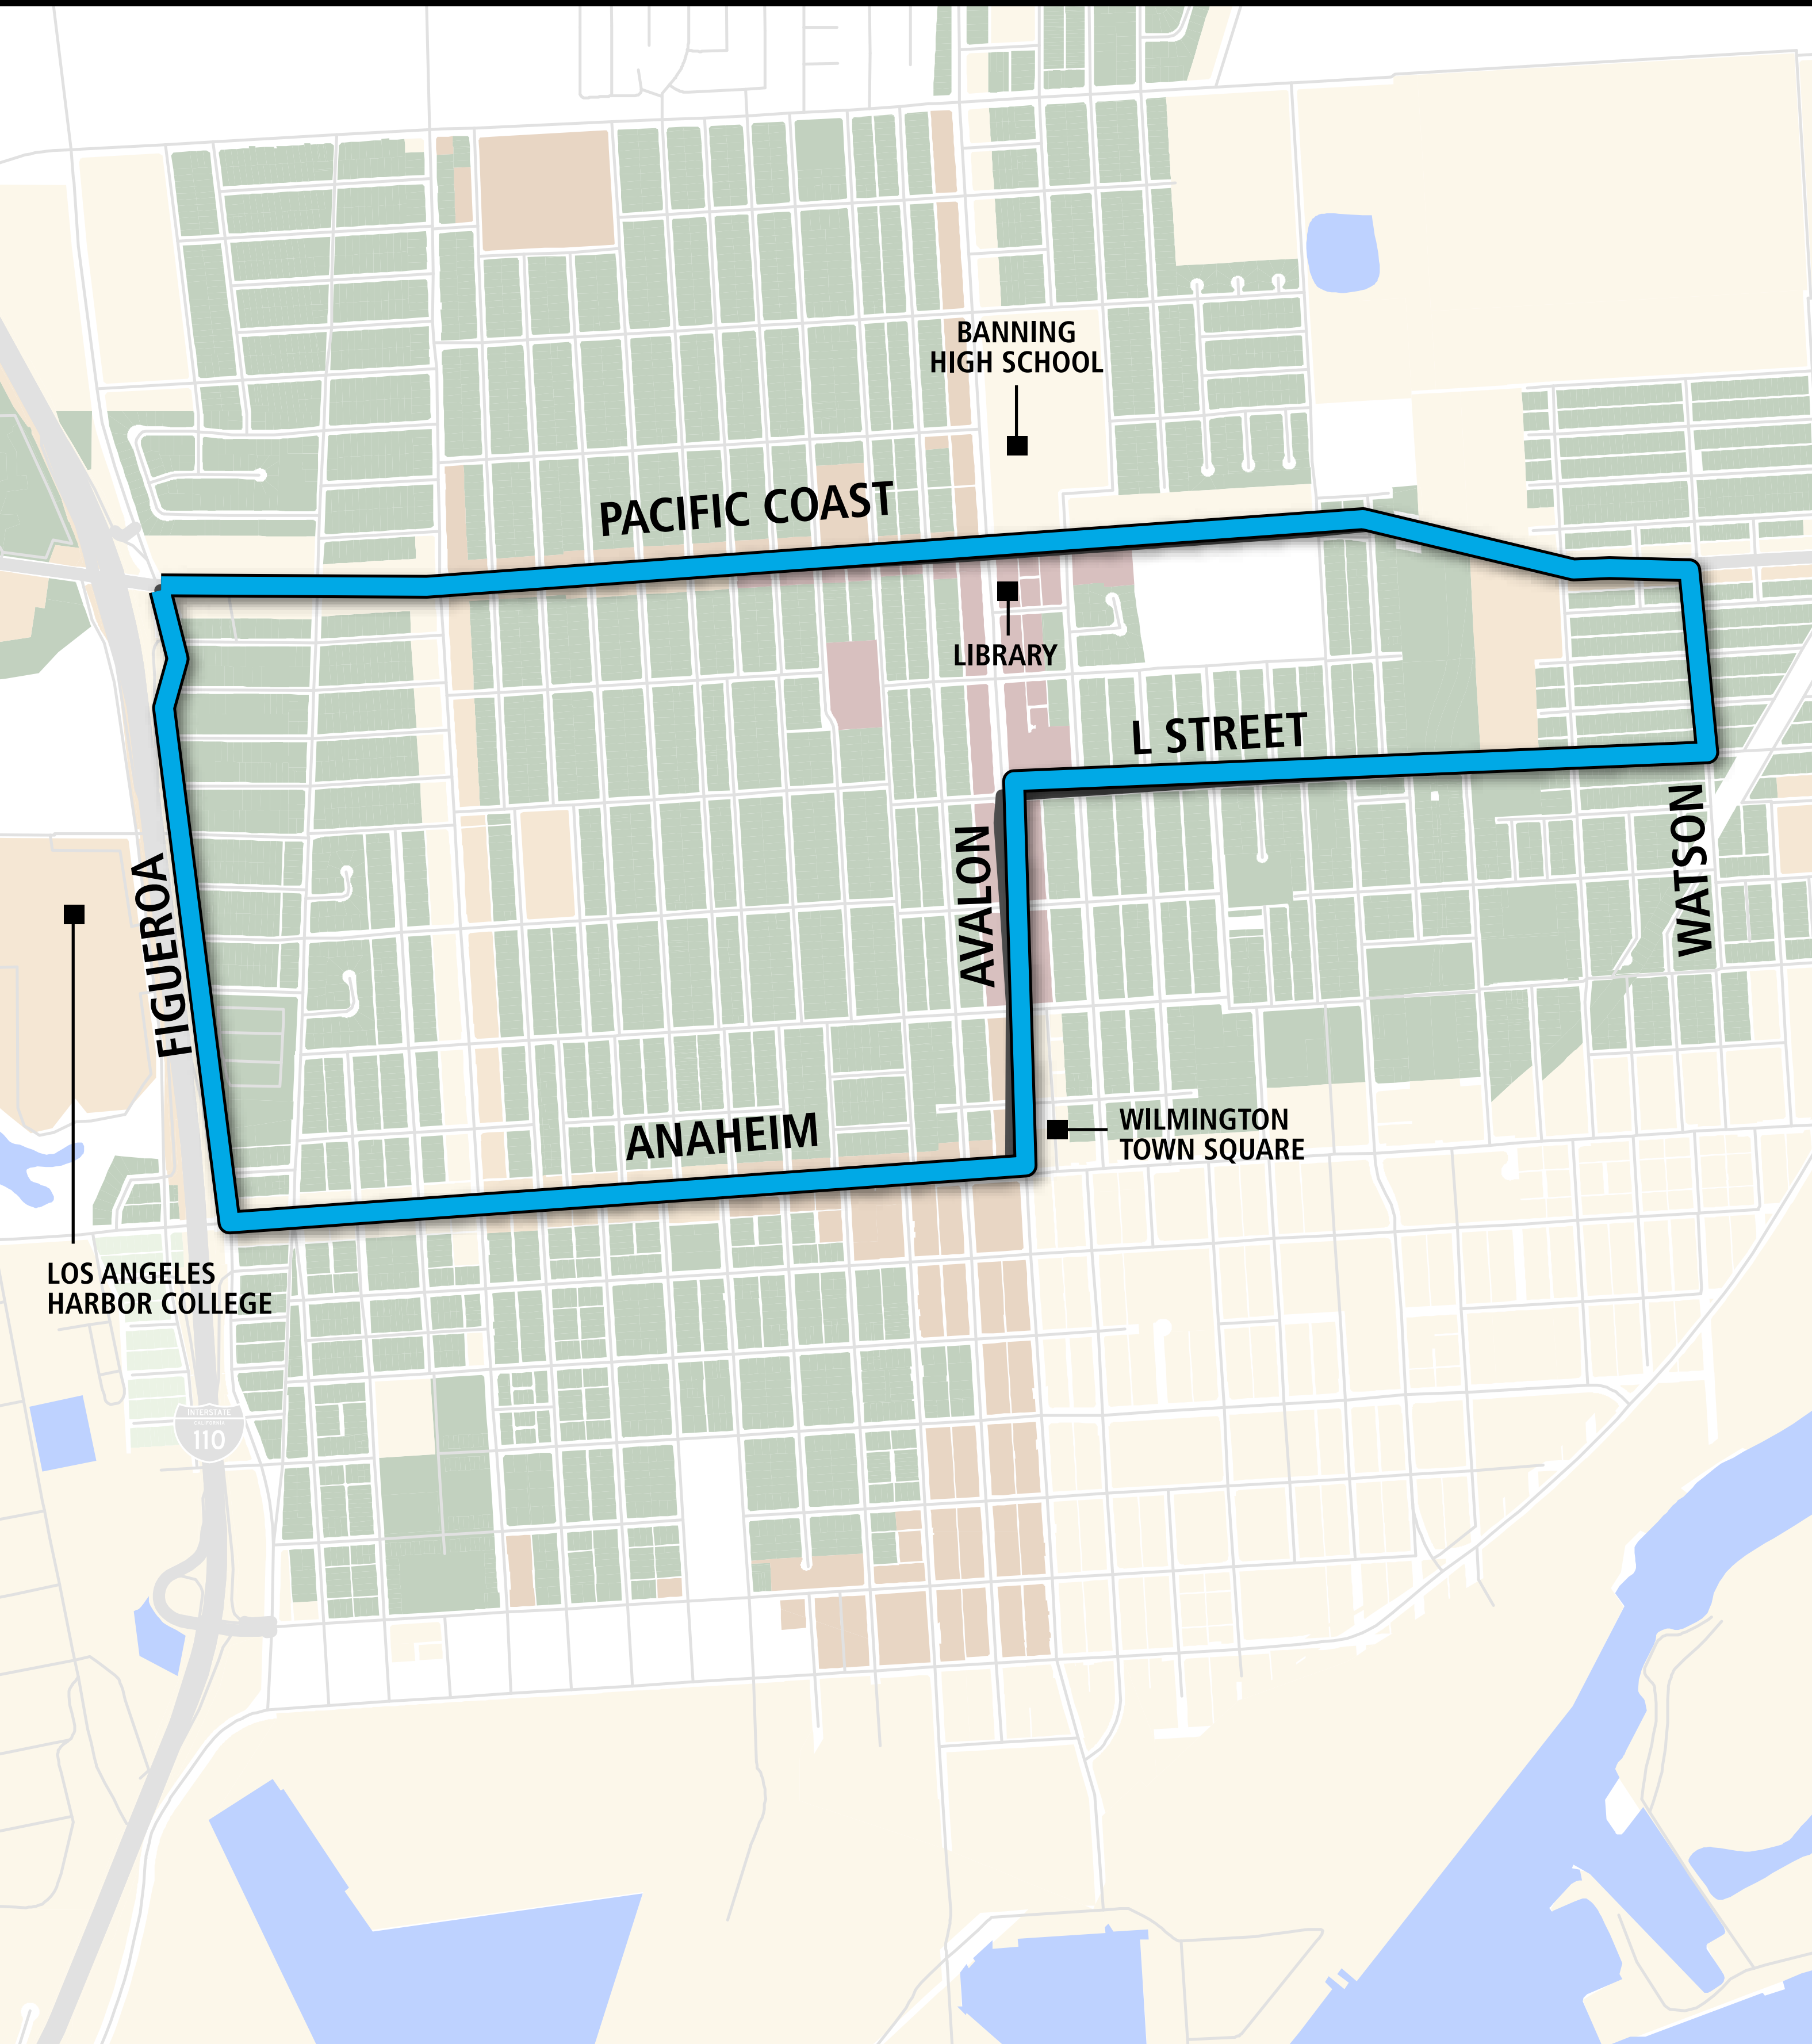

DASH WILMINGTON (CLOCKWISE)

DASH ROUTE LEGEND

PROPOSED MODIFICATIONS

INCREASED SERVICE

- Increase service hours

MOVING FORWARD TOGETHER