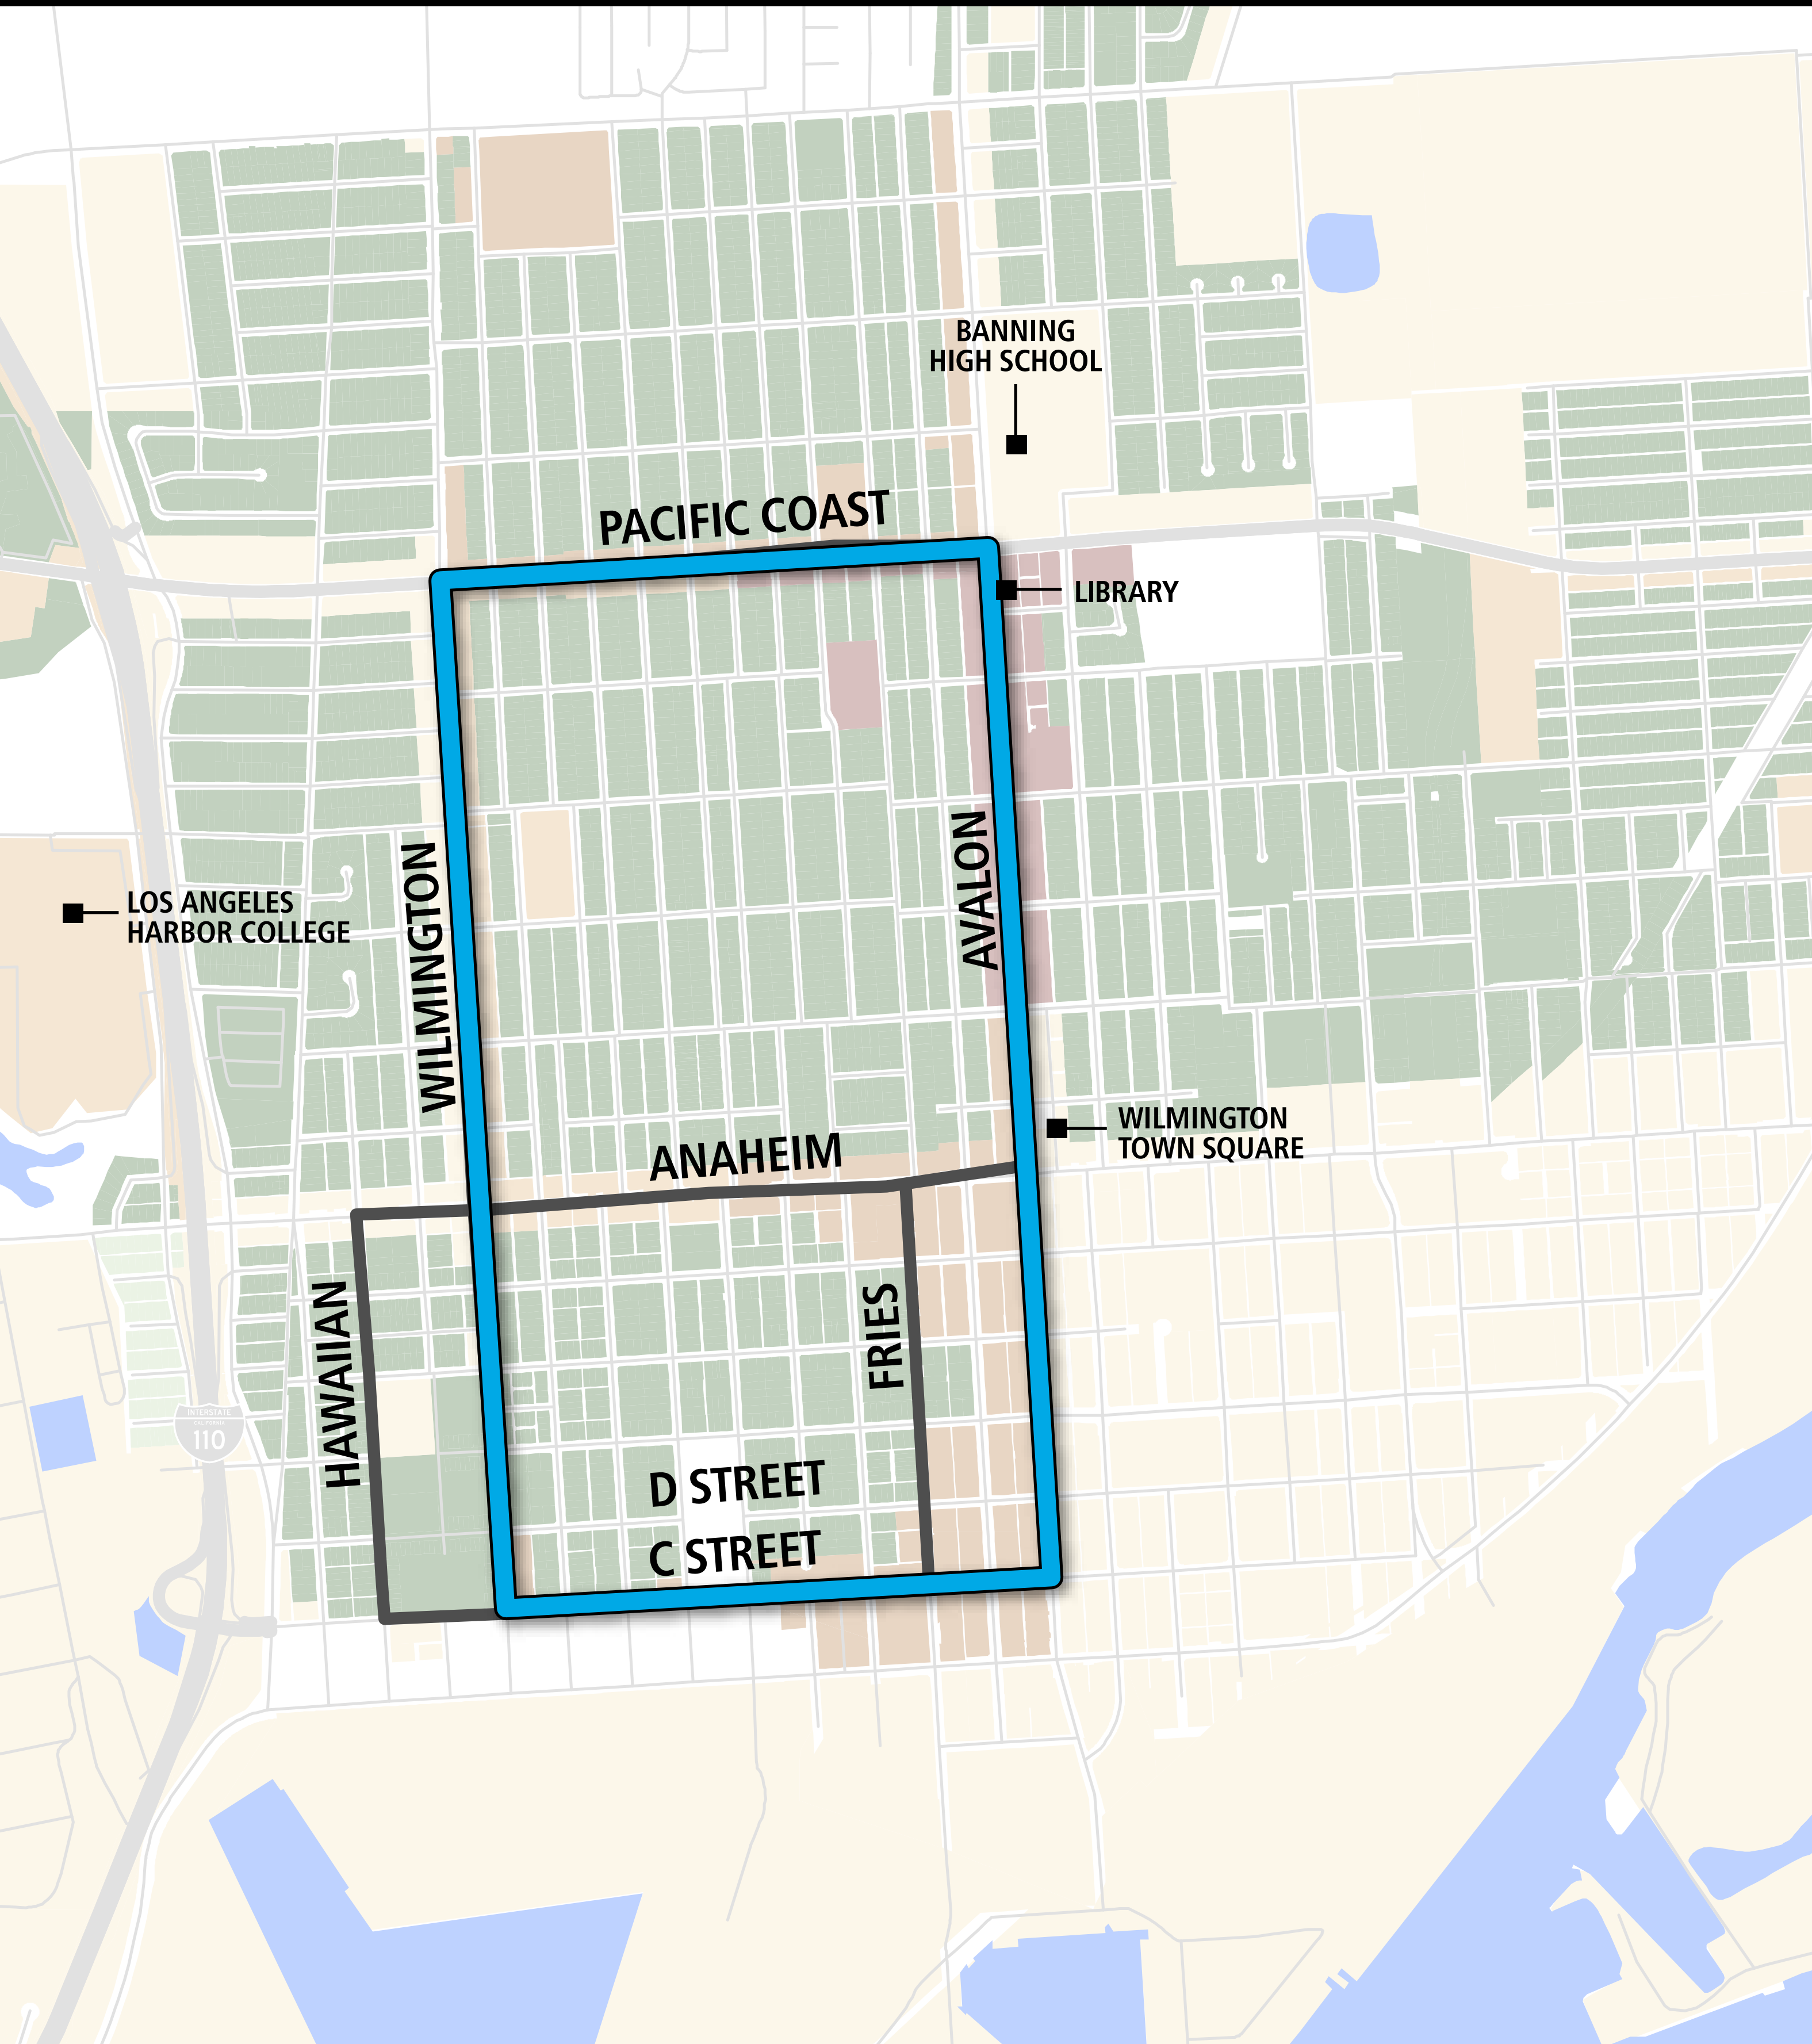

# DASH WILMINGTON (COUNTERCLOCKWISE)

## DASH ROUTE LEGEND

### MODIFIED ROUTE

- Serve Avalon Blvd south of Anaheim St