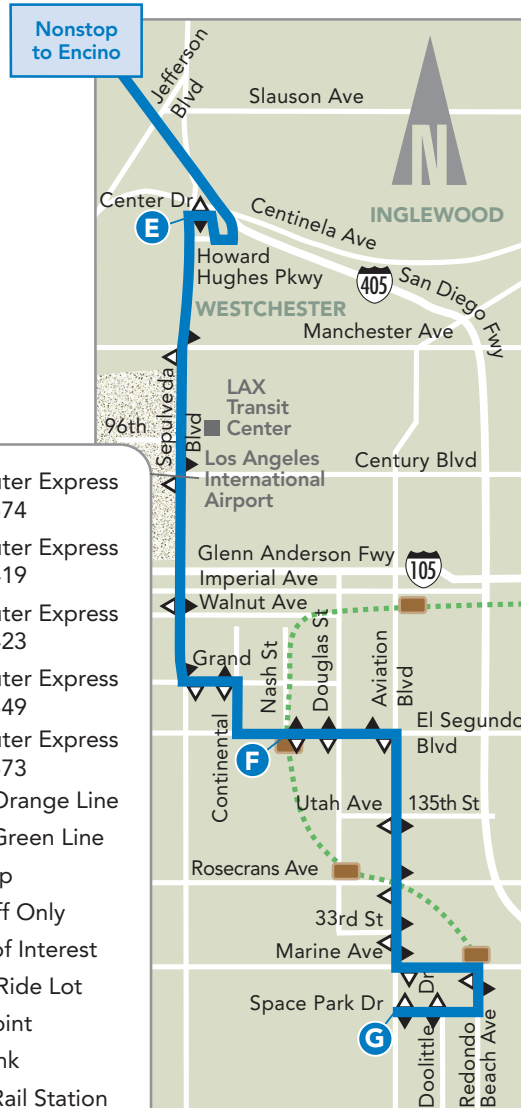

LAX/EL SEGUNDO

- Commuter Express Route 574
- - - Commuter Express Route 419
- - - Commuter Express Route 423
- - - Commuter Express Route 549
- - - Commuter Express Route 573
- - - Metro Orange Line
- - - Metro Green Line
- ▲ Bus Stop
- △ Drop-off Only
- Points of Interest
- Park & Ride Lot
- A Time Point
- +++ Metrolink
- Metro Rail Station

PARK & RIDE LOCATIONS

- **Sylmar Metrolink**
  12219 N. Frank Modugno Dr., Sylmar
- **Caltrans Park & Ride**
  15550 Chatsworth St., Granada Hills
- **St. Stephens Lutheran Church**
  15950 Chatsworth St., Granada Hills
- **Encino Park & Ride**

City of Los Angeles
Department of Transportation

(213, 310, 323 or/o 818) 808-2273
www.ladottransit.com