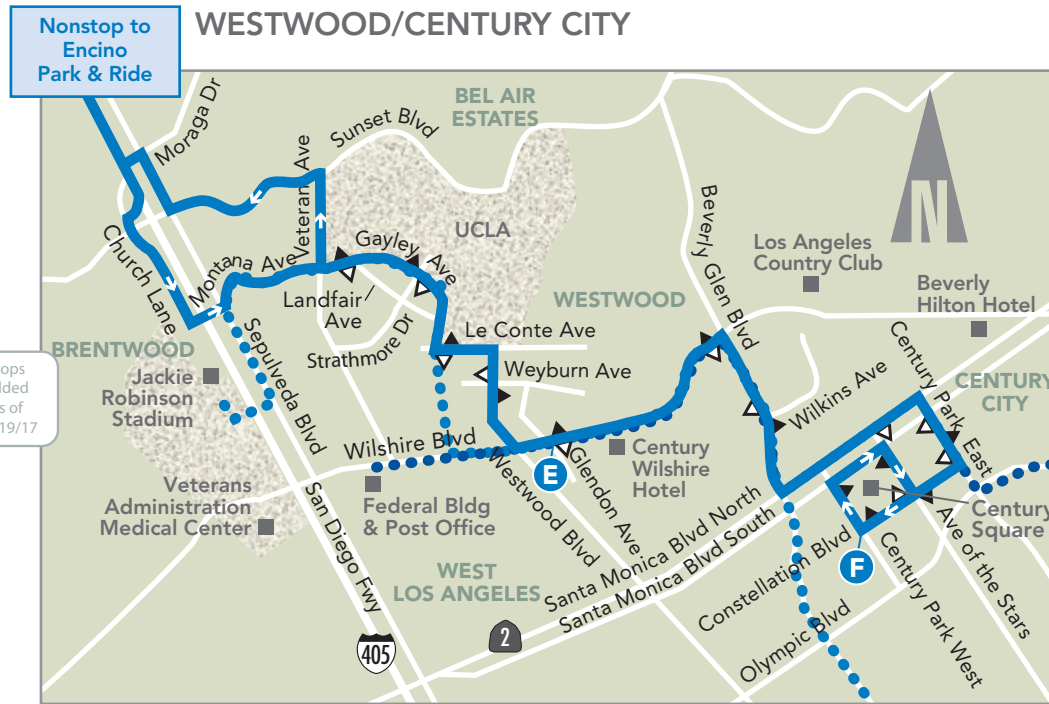

For this commuter service to Westwood/Century City, no drop-offs except at Balboa/Devonshire, Encino Park & Ride, Westwood or Century City and no pick-ups except in the San Fernando Valley. Use Metro Bus for local trips.

TO ENCINO / MISSION HILLS

LEAVES/SALE Constel- lation & Century Park W (F)	Wilshire & Glendon (E)	Encino Park & Ride (D)	Balboa & Victory (C)	Balboa & Nordhoff (B)	ARRIVES/ LLEGA Chatsworth & Orion (A)
MONDAY-FRIDAY					
7:00	7:12	7:32	7:36	7:43	7:57
2:10	2:26	2:51	2:56	3:04	3:18
2:55	3:11	3:46	3:51	4:01	4:15
3:30	3:46	4:24	4:29	4:39	4:53
3:55	4:11	5:00	5:05	5:15	5:29
4:10	4:26	5:15	5:20	5:30	5:44
4:25	4:41	5:29	5:34	5:45	5:59
4:40	4:56	5:47	5:52	6:03	6:17
4:50	5:06	5:57	6:02	6:13	6:27
5:00	5:16	6:07	6:12	6:23	6:37
5:10	5:30	6:21	6:26	6:37	6:51
5:25	5:45	6:36	6:41	6:51	7:05
5:45	6:05	6:52	6:57	7:06	7:20
6:10	6:30	7:10	7:15	7:24	7:38
6:45	7:01	7:38	7:42	7:50	8:04

For this commuter service to Encino/Mission Hills, no pick-ups except in Westwood, Century City, Encino Park & Ride or Balboa/Devonshire and no drop-offs except in the San Fernando Valley. Use Metro Bus for local trips.

Times are approximate and may vary due to traffic and weather conditions. Please plan your trip accordingly.

MISSION HILLS/ENCINO

WESTWOOD/CENTURY CITY

- Commuter Express Route 573
- Commuter Express Route 419
- Commuter Express Route 423
- Commuter Express Route 431
- Commuter Express Route 534
- Commuter Express Route 549
- Commuter Express Route 574
- - - - Metro Orange Line
- ▲ Bus Stop
- △ Drop-off Only
- Points of Interest
- Park & Ride Lot
- A Time Point
- T Transfer Point
- Metro Rail Station