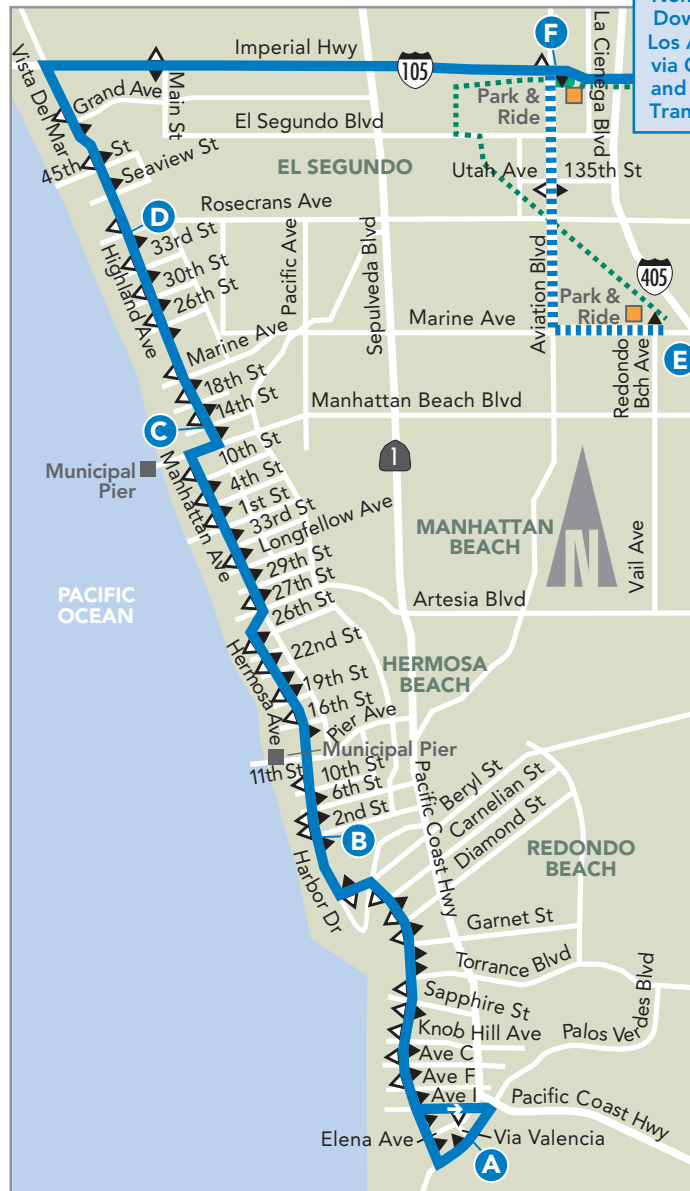

For this AM commuter service, no drop-offs except in Downtown LA, Figueroa Corridor or USC. No pick-ups in Downtown LA, Figueroa Corridor or USC. Use DASH or Metro Bus for local trips. *No real-time information available for this trip.

PM times are indicated in bold type.
For this PM commuter service, no drop-offs in Downtown LA, Figueroa Corridor or USC and no pick-ups west of the Aviation Blvd./Century Fwy Park & Ride. Use DASH, Beach Cities Transit or Metro Bus for local trips. *No real-time information available for this trip.

PARK & RIDE LOCATIONS

Metro Park & Ride
11500 Aviation Blvd
Westchester, CA 90045

Metro Rail Park & Ride
2406 Marine Ave
Redondo Beach, CA 90278

REDONDO BEACH/HERMOSA BEACH/ MANHATTAN BEACH/EL SEGUNDO

Nonstop to Downtown Los Angeles via Century and Harbor Transitways

DOWNTOWN LOS ANGELES

Nonstop to El Segundo via Harbor and Century Transitways