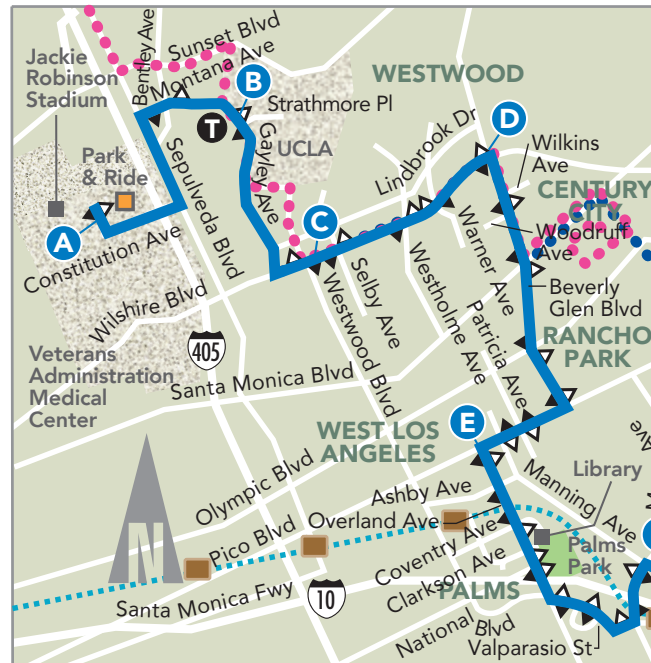

WESTWOOD/RANCHO PARK/PALMS

- Commuter Express Route 431
- - - Alternate Route to Loyola HS*
- ••••• Commuter Express Route 534
- ••••• Commuter Express Route 573
- ▲ Bus Stop
- △ Drop-off Only
- Points of Interest
- Park & Ride Lot
- Ⓐ Time Point
- Ⓣ Transfer Point for Metro Local Line 2