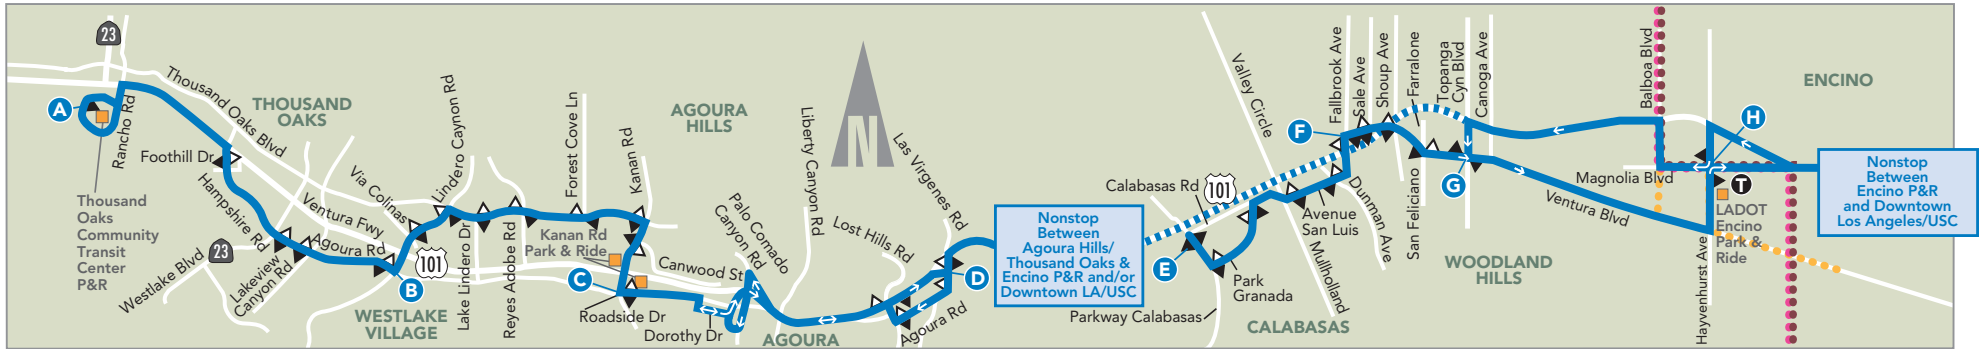

THOUSAND OAKS/AGOURA HILLS/AGOURA/CALABASAS/WOODLAND HILLS/LADOT ENCINO PARK & RIDE