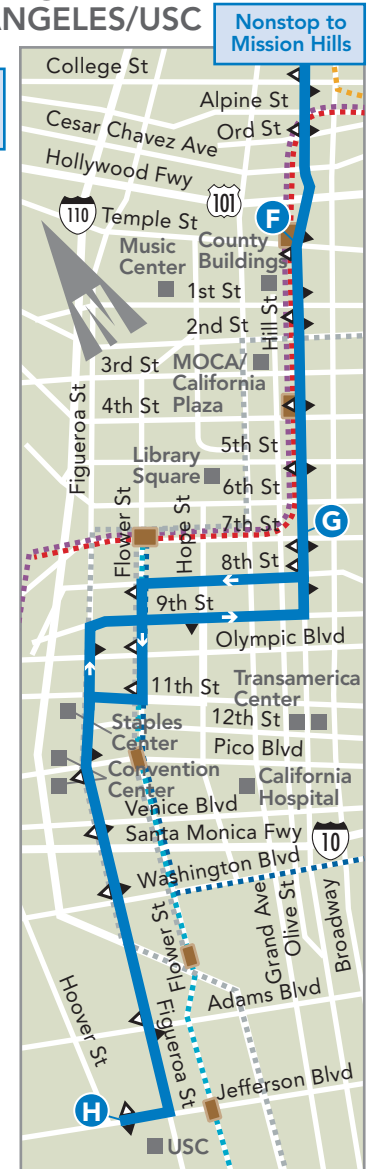

DOWNTOWN LOS ANGELES/USC

- Commuter Express Route 419
- ●● Commuter Express Routes 573
- ●● Commuter Express Routes 574
- ●●●● Metro Gold Line
- ●●●● Metro Red Line
- ●●●● Metro Purple Line
- ●●●● Metro Blue Line
- ●●●● Metro Expo Line
- ●●●● Metro Silver Line
- Metro Rail Station
- ▲ Bus Stop
- △ Drop-off Only
- Points of Interest
- Park & Ride Lot
- A Time Point
- T Transfer Point

PARK & RIDE LOCATIONS

Chatsworth Metrolink Station
21510 Devonshire St,
Chatsworth

St. Stephens Lutheran Church
15950 Chatsworth St,
Granada Hills

Caltrans Park & Ride
15550 Chatsworth St,
Granada Hills