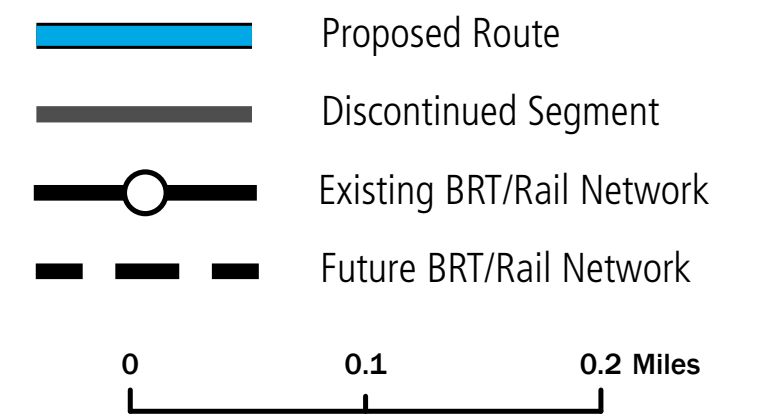

DASH WILSHIRE CENTER / KOREATOWN

DASH ROUTE LEGEND

PROPOSED MODIFICATIONS

MODIFIED ROUTE

- More service on key commercial corridors

INCREASED FREQUENCY

- Run weekday buses every 12 minutes
- Run Saturday buses every 12 minutes
- Run Sunday buses every 20 minutes