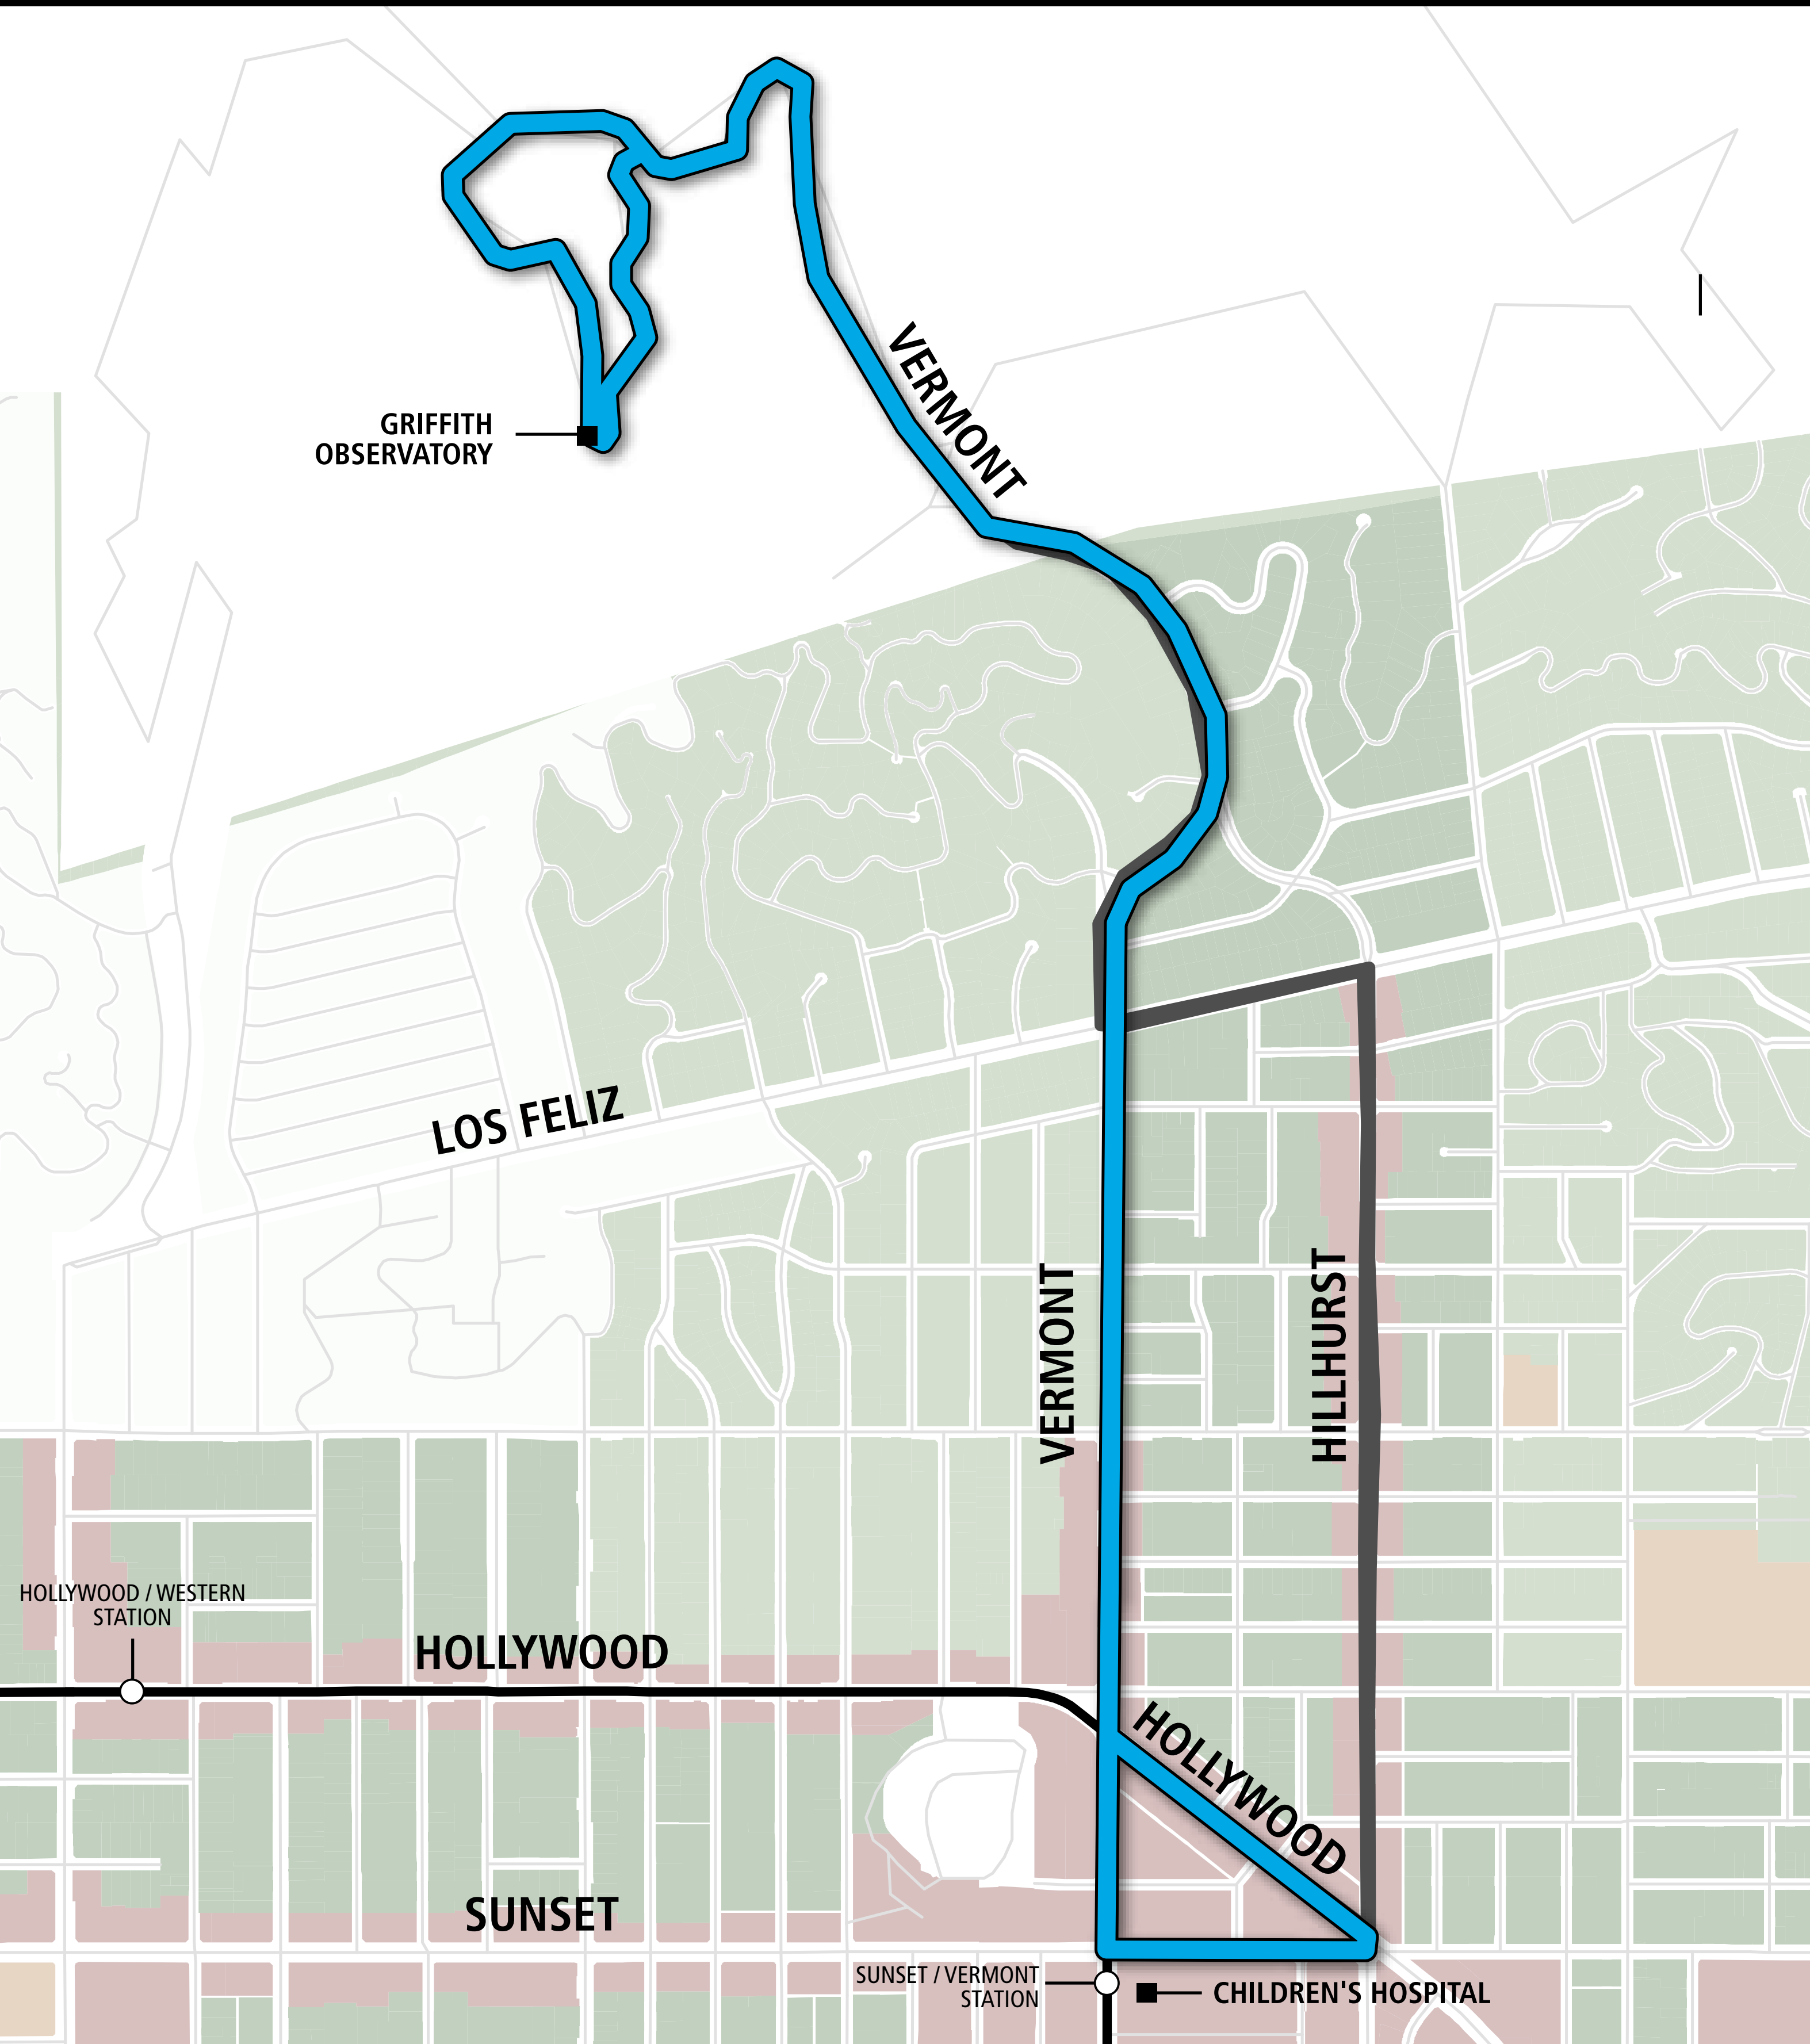

# DASH WEEKEND OBSERVATORY SHUTTLE

## DASH ROUTE LEGEND

### MODIFIED ROUTE

- More direct routing will decrease trip times between Metro Red Line and Griffith Park

MOVING FORWARD TOGETHER