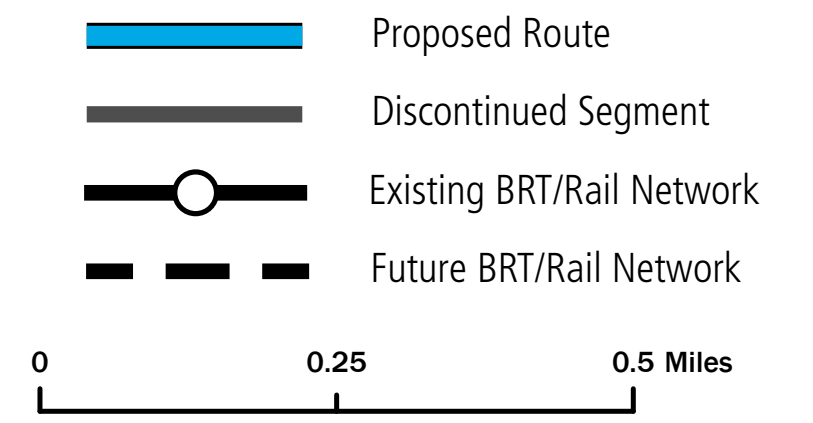

## DASH ROUTE LEGEND

### MODIFIED ROUTE

- Routing moves to **Vine** to better serve high-traffic areas