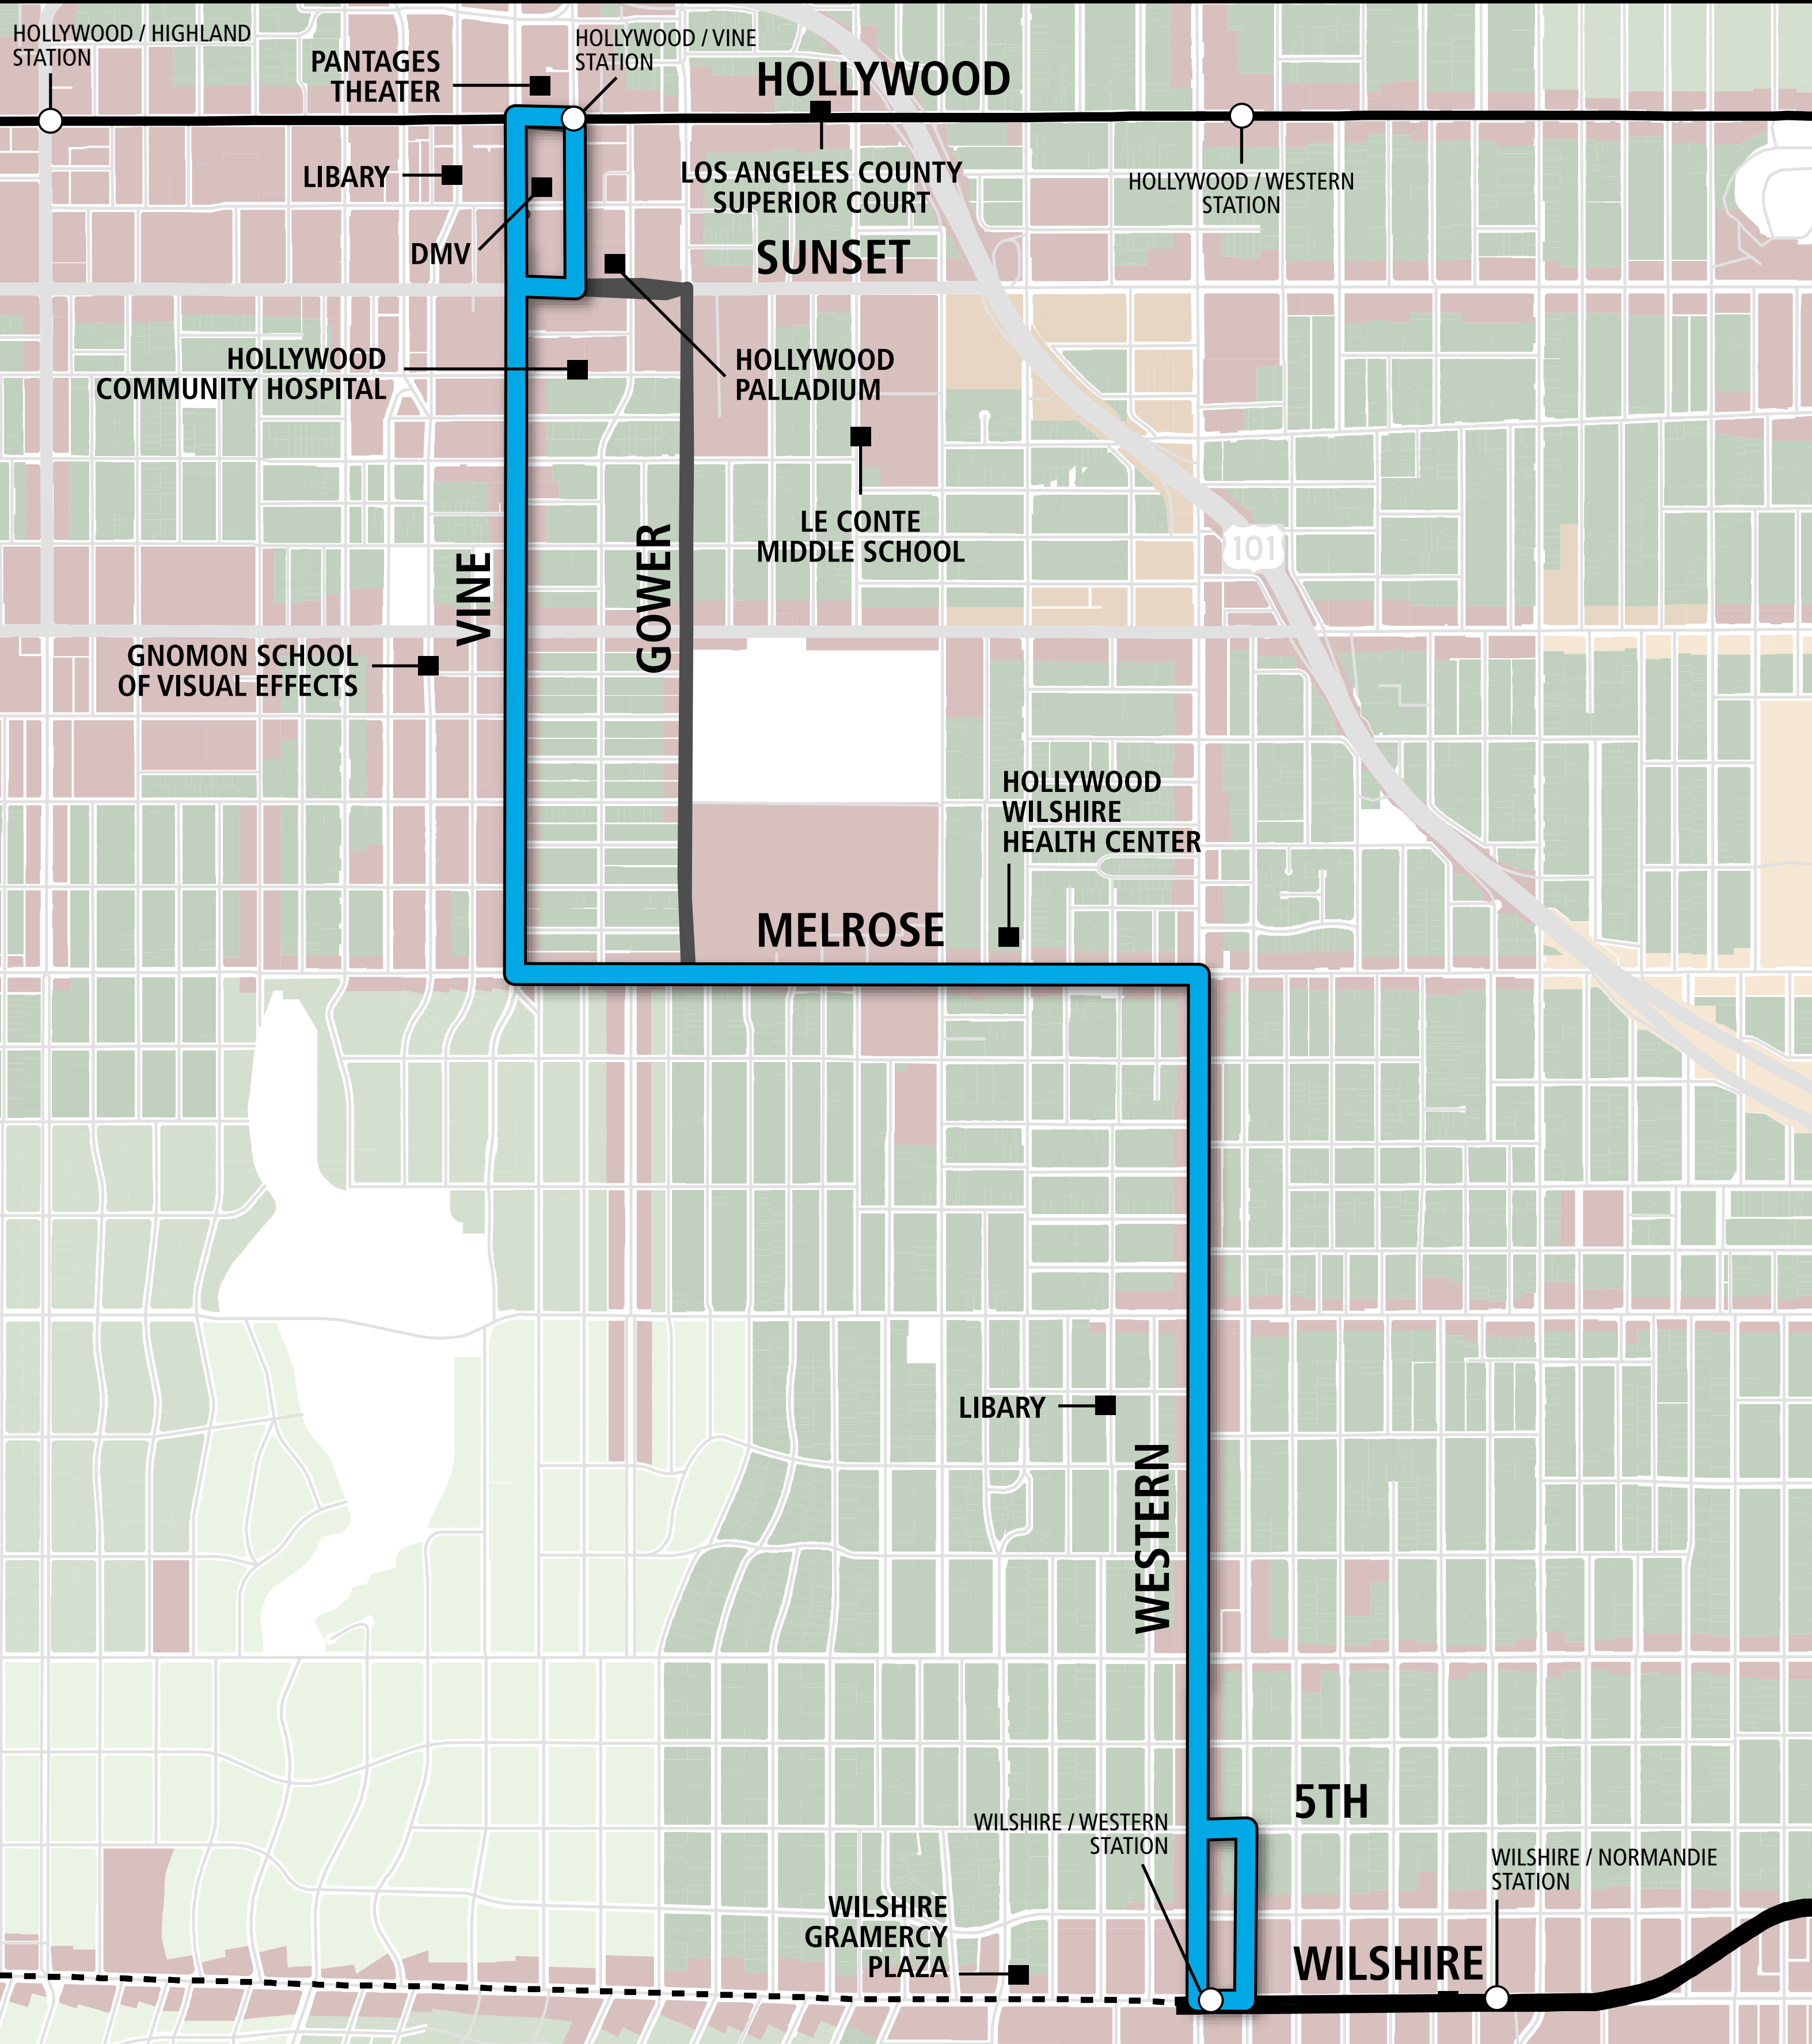

# DASH HOLLYWOOD / WILSHIRE

## DASH ROUTE LEGEND

### MODIFIED ROUTE

- Routing moves to **Vine** to better serve high-traffic areas

### INCREASED FREQUENCY

- Run buses every **15 minutes**

MOVING FORWARD TOGETHER