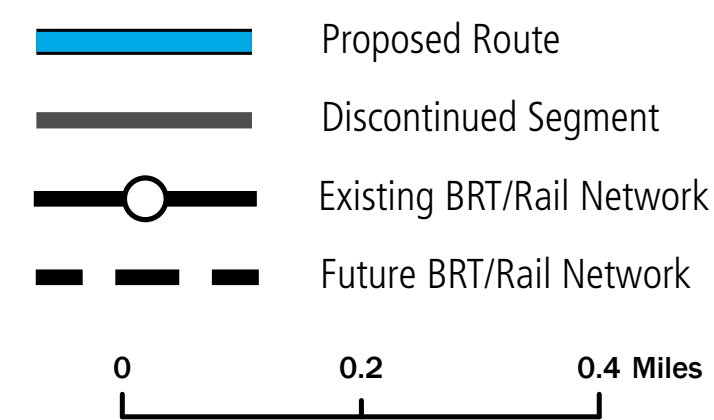

DASH NORTHRIDGE / RESEDA

DASH ROUTE LEGEND

PROPOSED MODIFICATIONS

MODIFIED ROUTE

- Serve CSU-Northridge Transit Center

INCREASED FREQUENCY

- Run buses every 15 minutes

INCREASED SERVICE