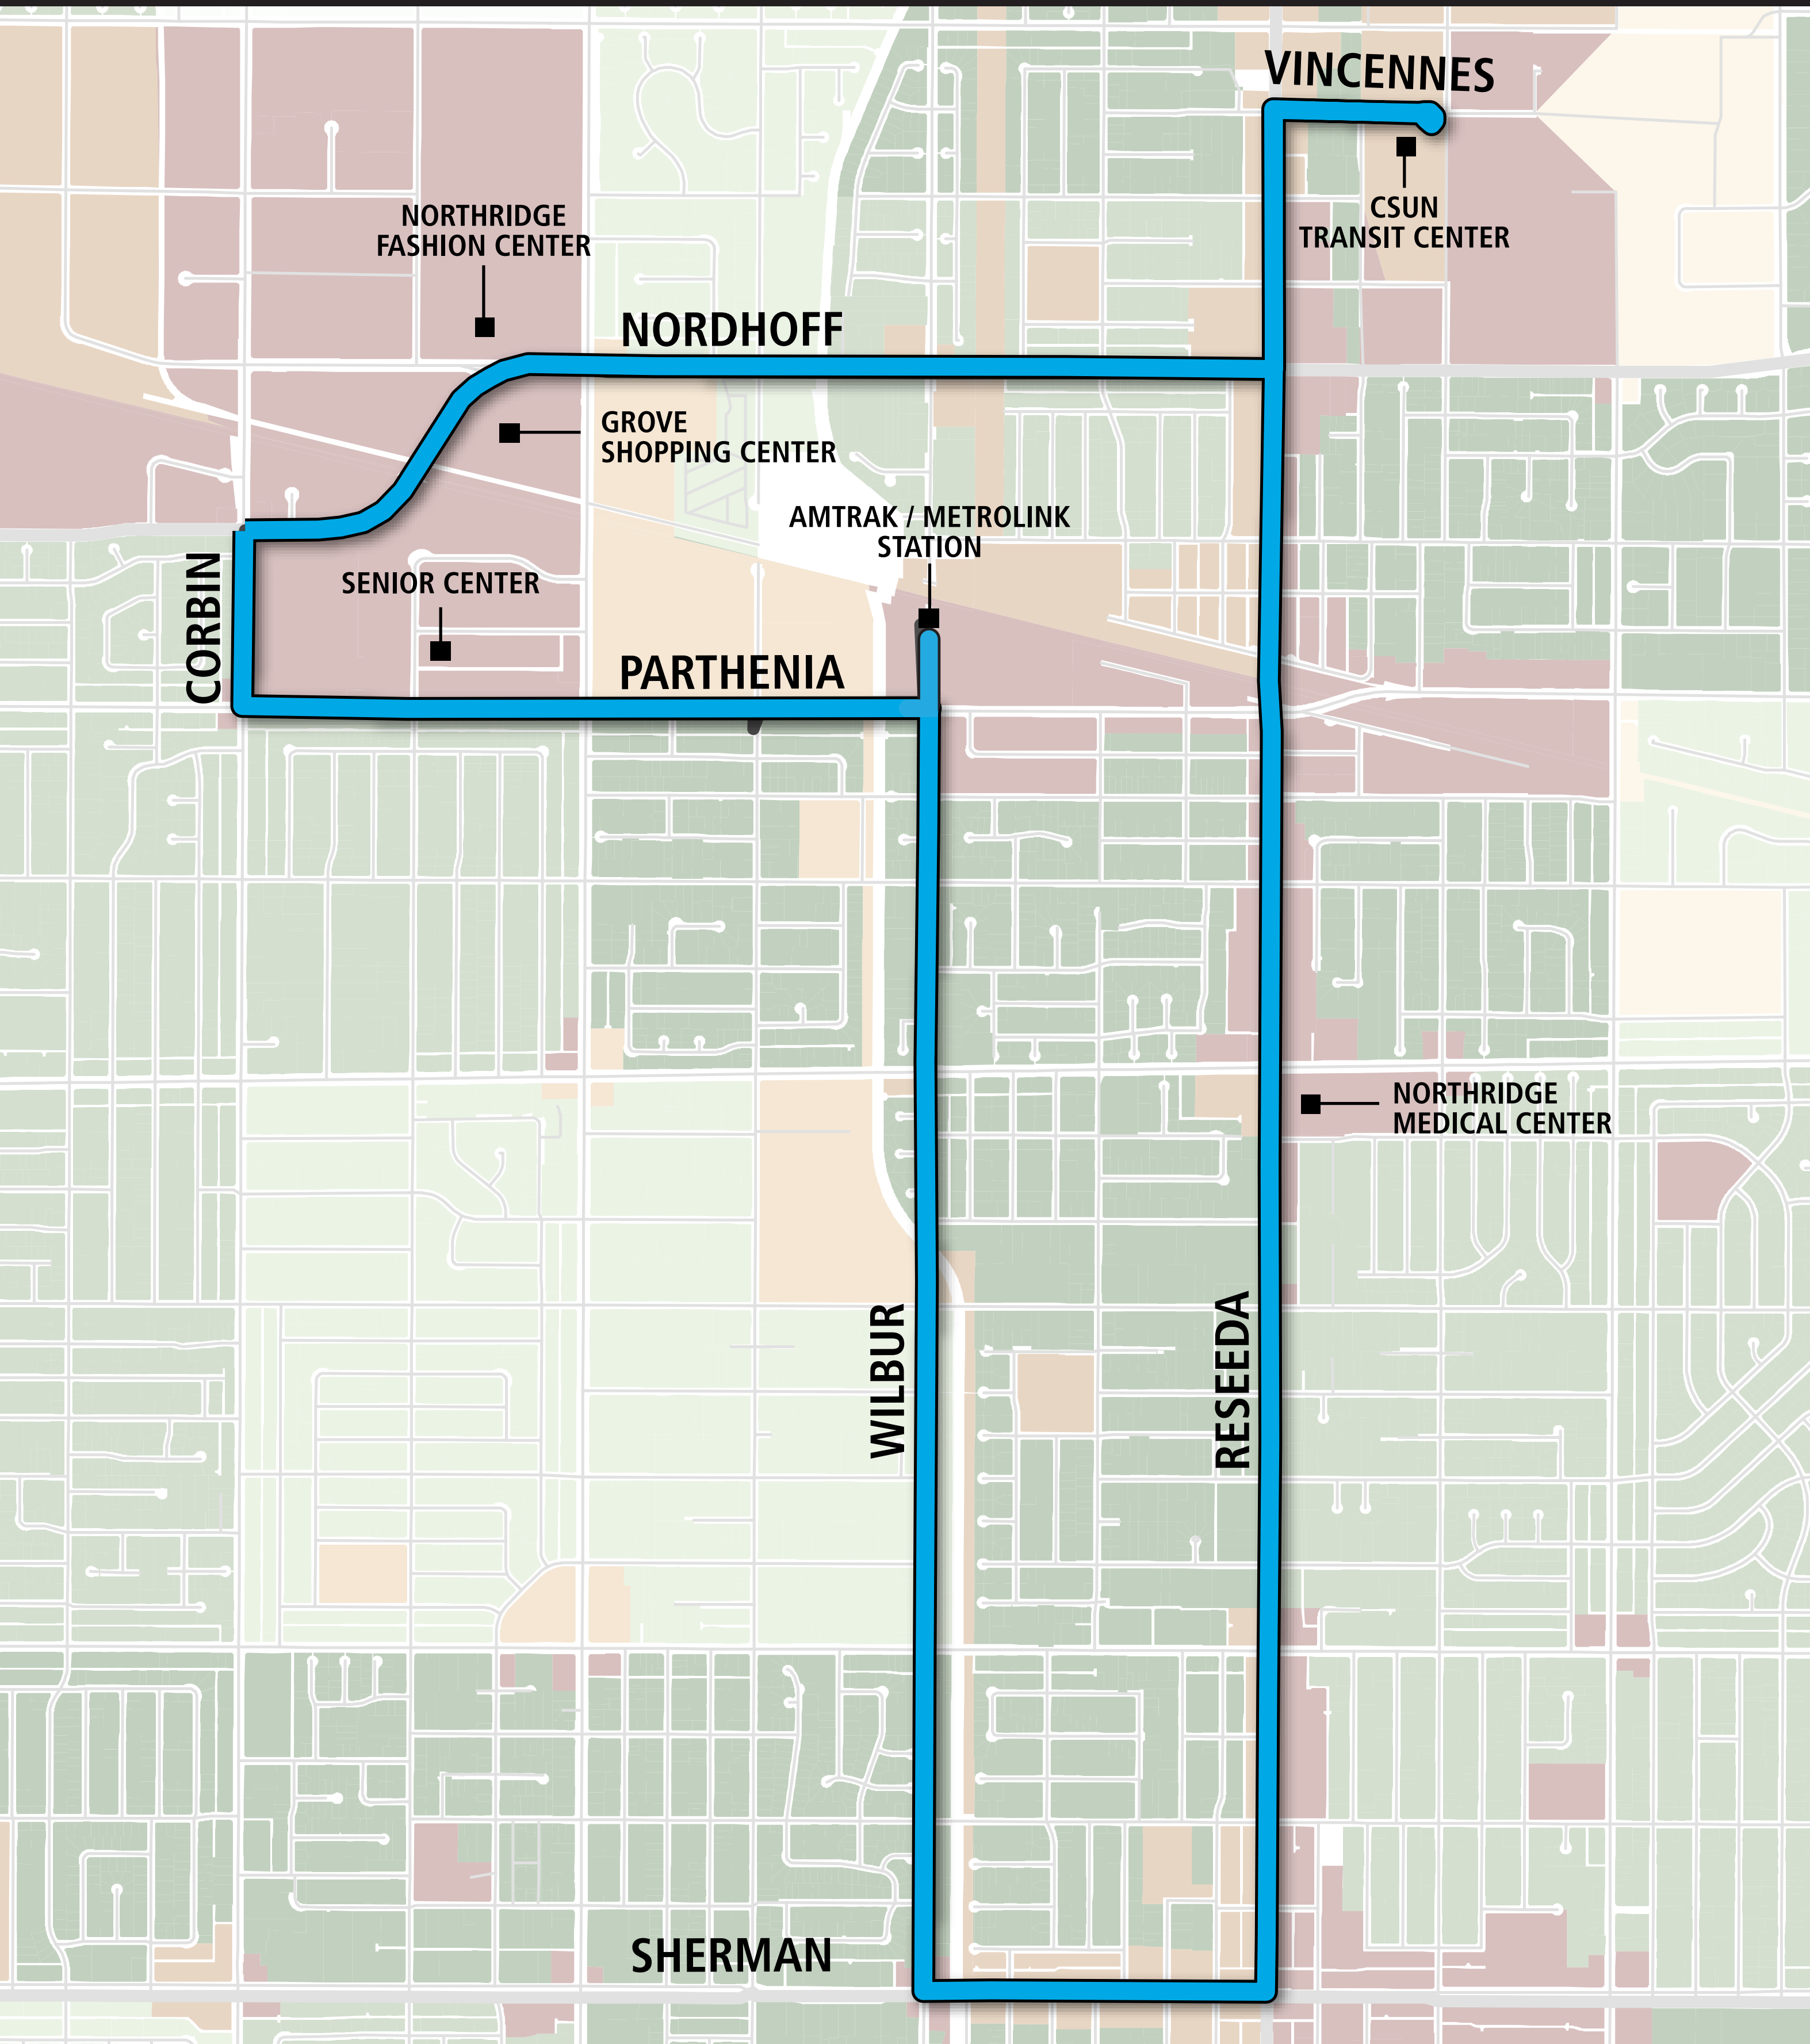

DASH NORTHRIDGE / RESEDA

DASH ROUTE LEGEND

PROPOSED MODIFICATIONS

MODIFIED ROUTE

- Serve CSU-Northridge Transit Center

INCREASED FREQUENCY

- Run buses every 15 minutes

INCREASED SERVICE

- Increase weekend hours
- Add Sunday service

MOVING FORWARD TOGETHER