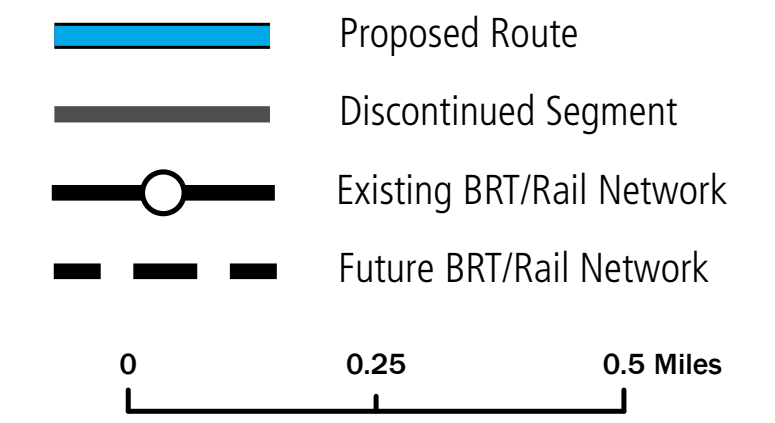

DASH SOUTHEAST (COUNTERCLOCKWISE)

DASH ROUTE LEGEND

PROPOSED MODIFICATIONS

MODIFIED ROUTE

- Service shifted from Figueroa to **Broadway** to reach commercial area
- Minor deviations eliminated to improve **on-time** performance