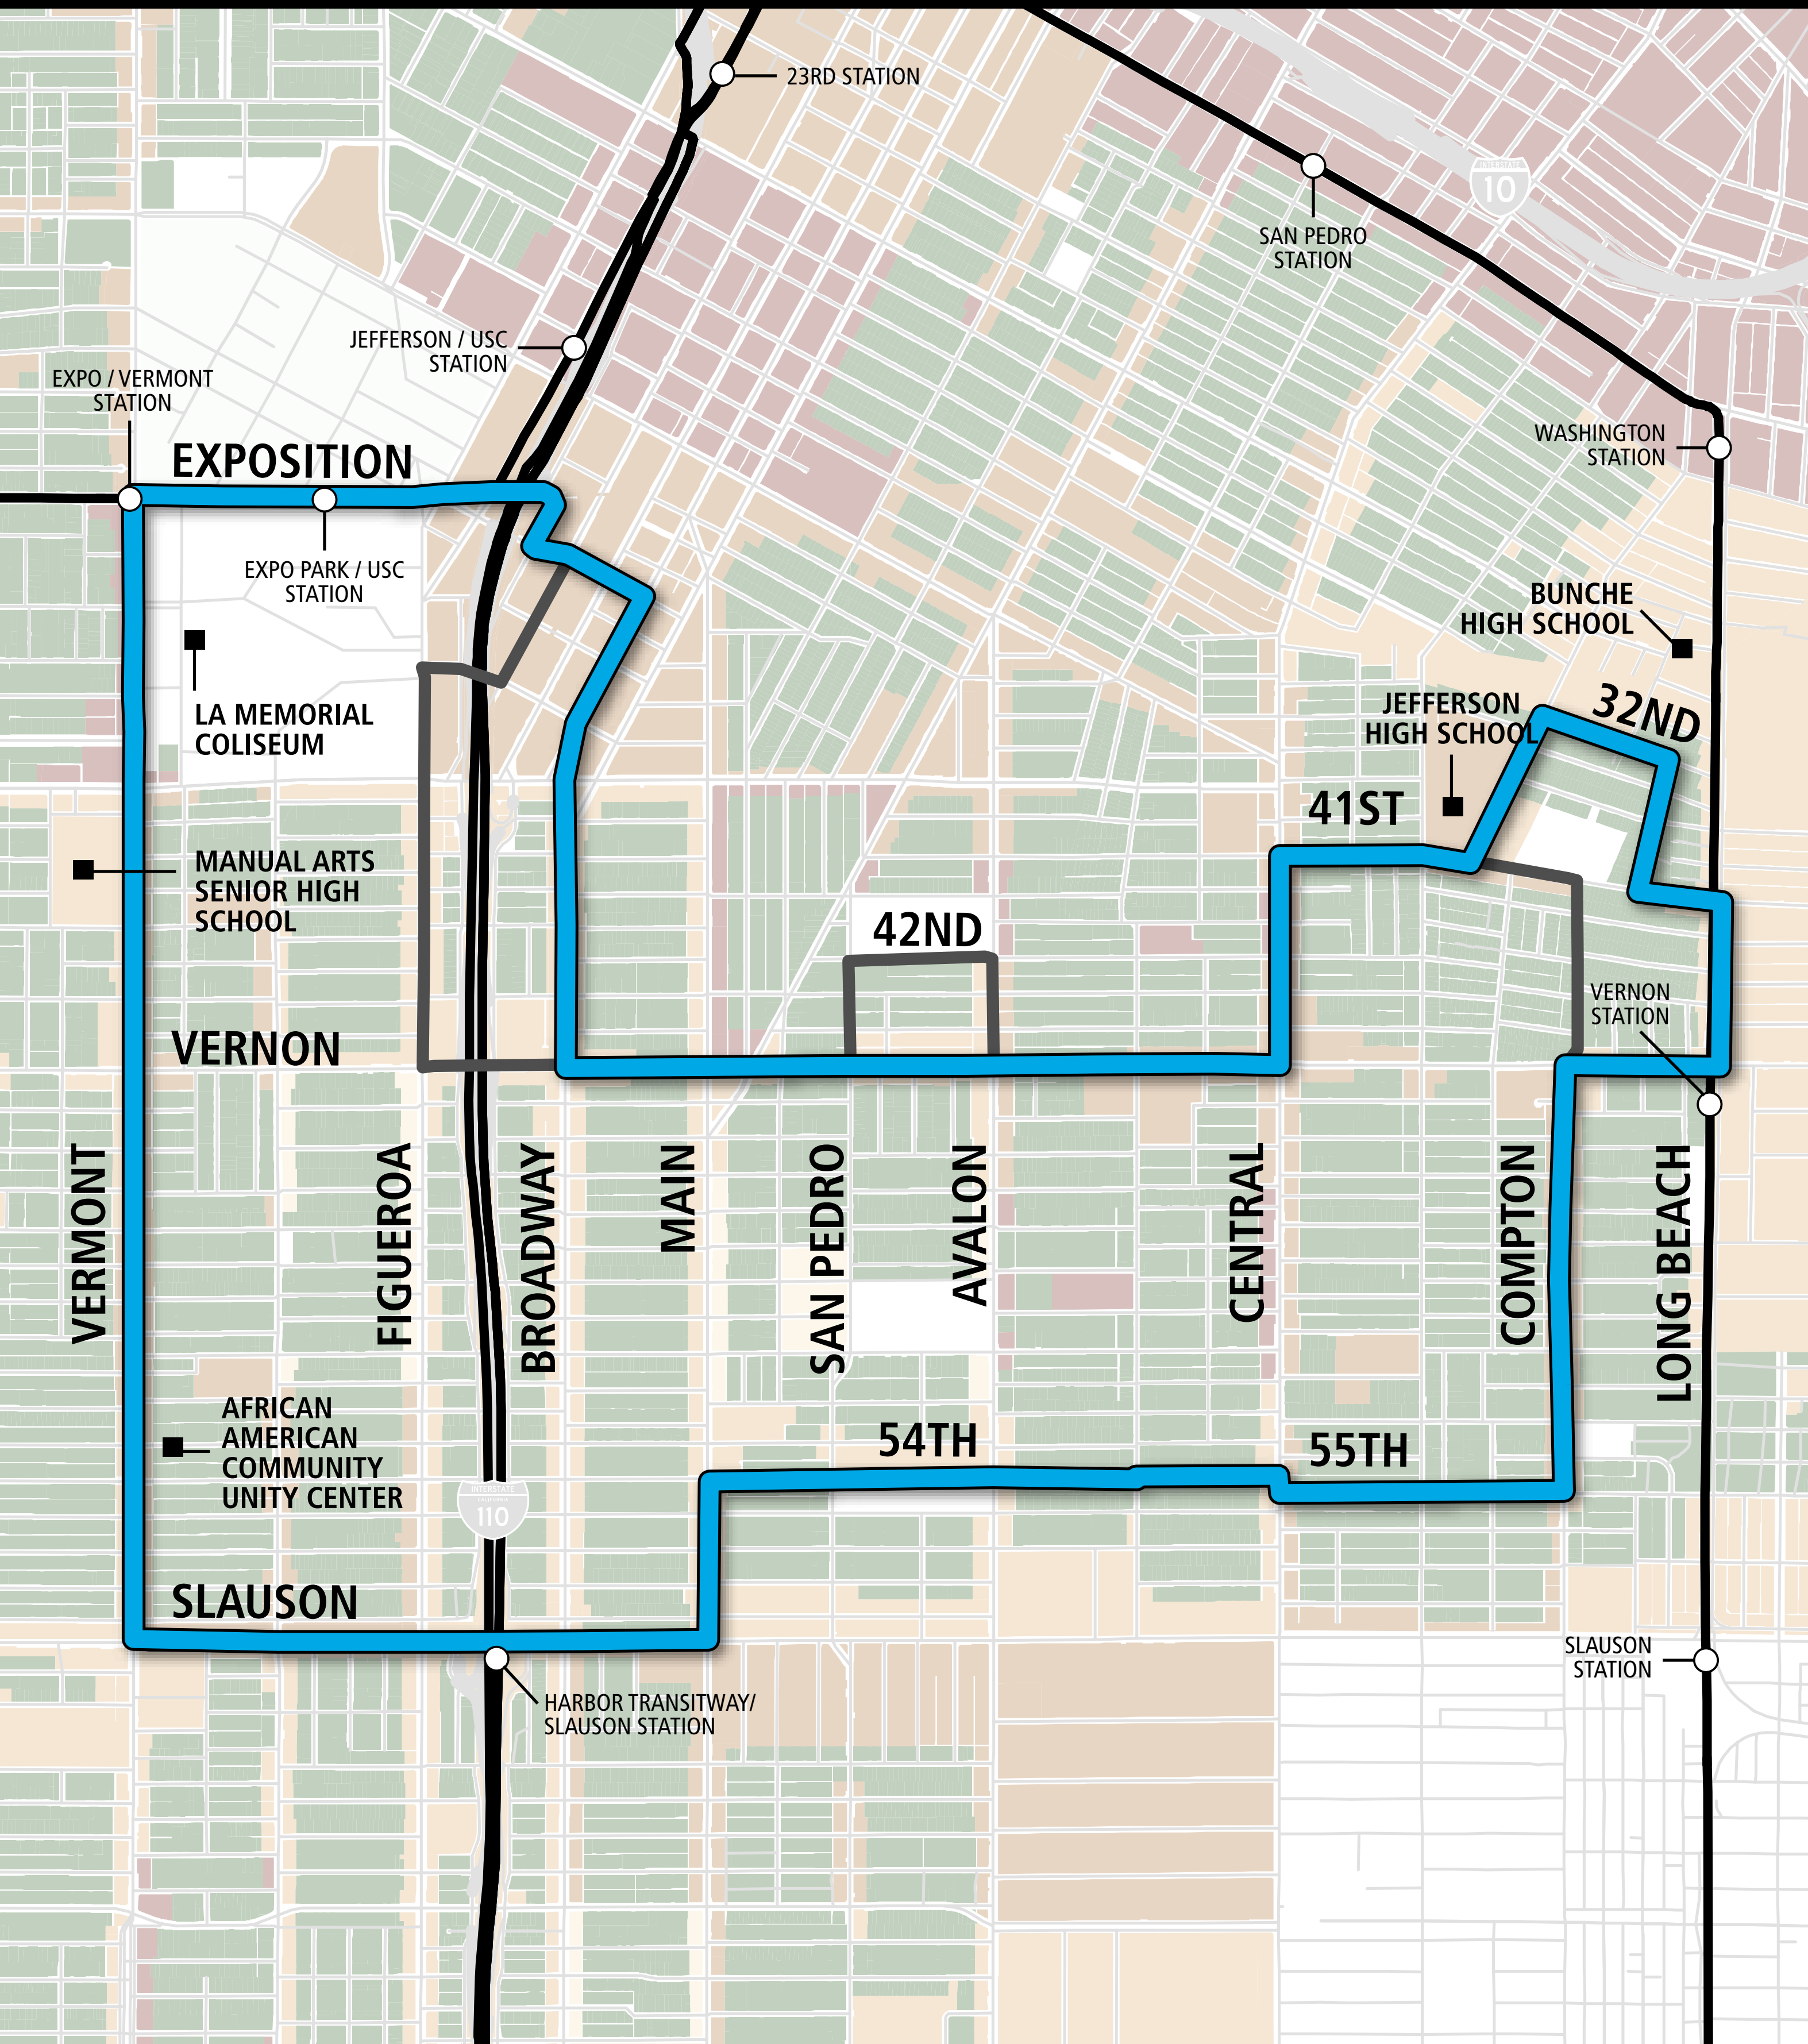

DASH SOUTHEAST (COUNTERCLOCKWISE)

DASH ROUTE LEGEND

PROPOSED MODIFICATIONS

MODIFIED ROUTE

- Service shifted from Figueroa to **Broadway** to reach commercial area
- Minor deviations eliminated to improve **on-time** performance

INCREASED FREQUENCY

- Run buses every **15 minutes**

DECREASED SERVICE

- Reduce service hours slightly

MOVING FORWARD **TOGETHER**