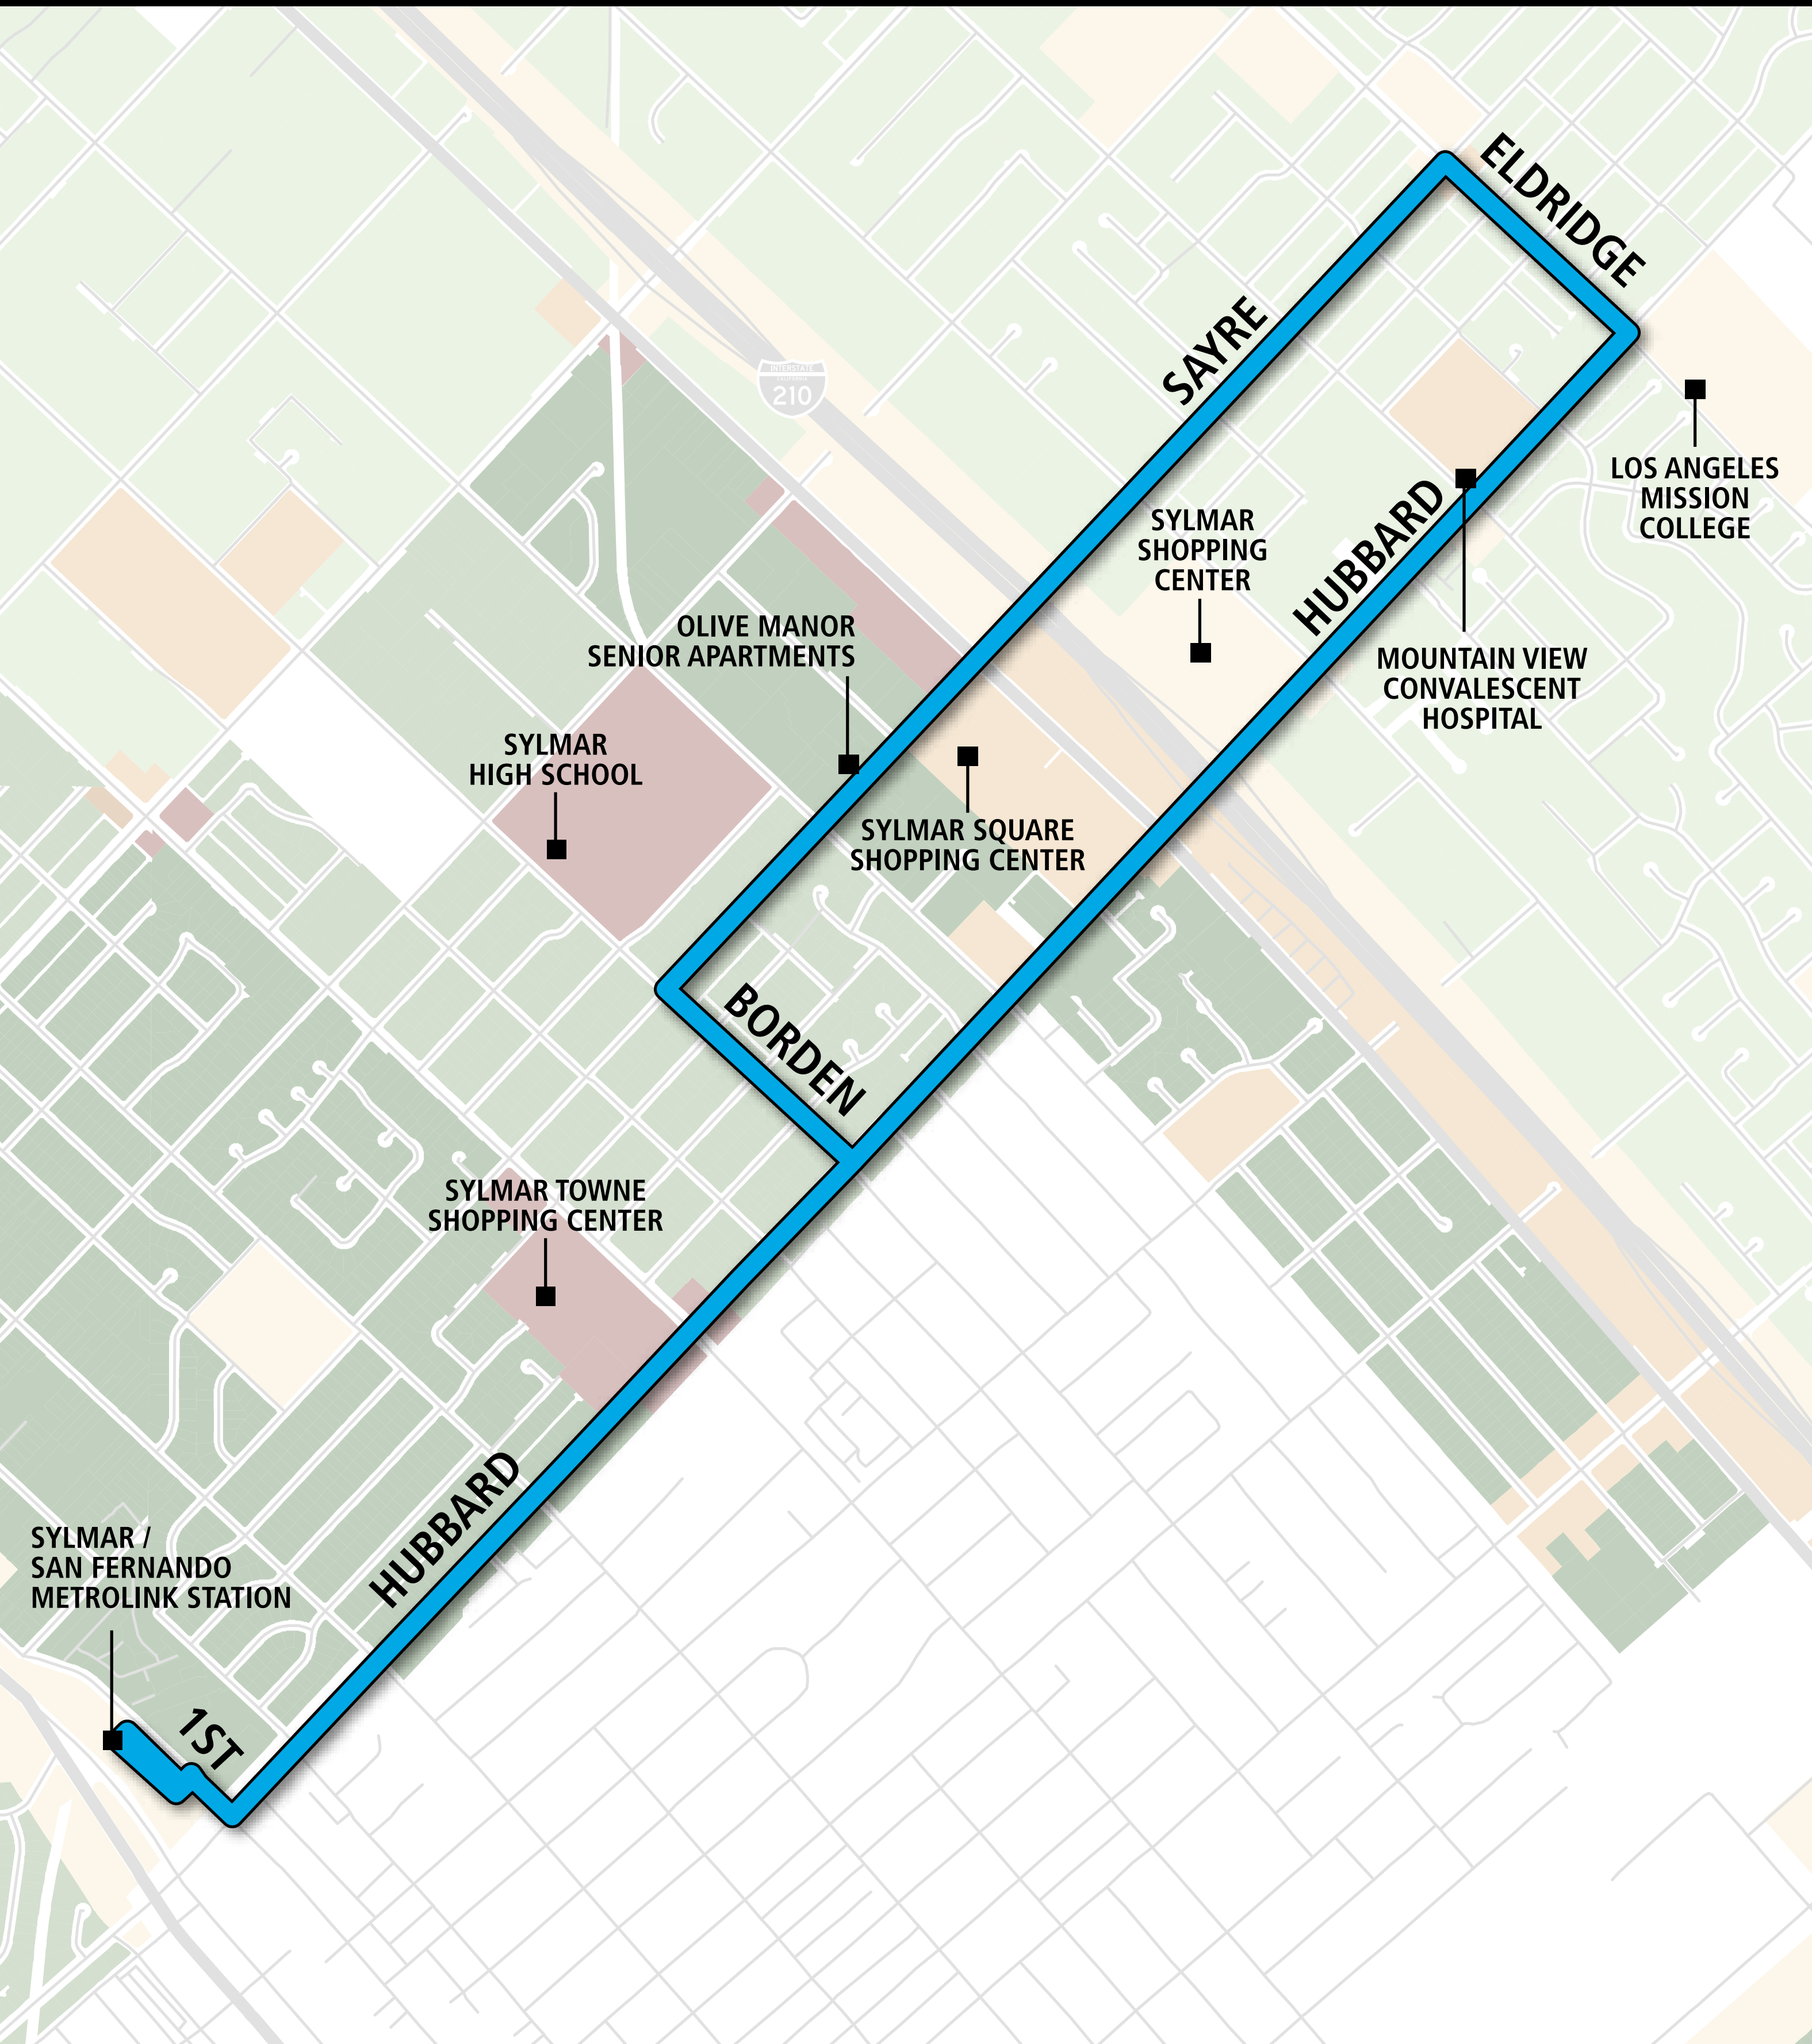

DASH SYLMAR

DASH ROUTE LEGEND

PROPOSED ROUTE FEATURES

NEW ROUTE

- Serve Sylmar, including LA Mission College
- Provide connection to Metrolink

MOVING FORWARD TOGETHER