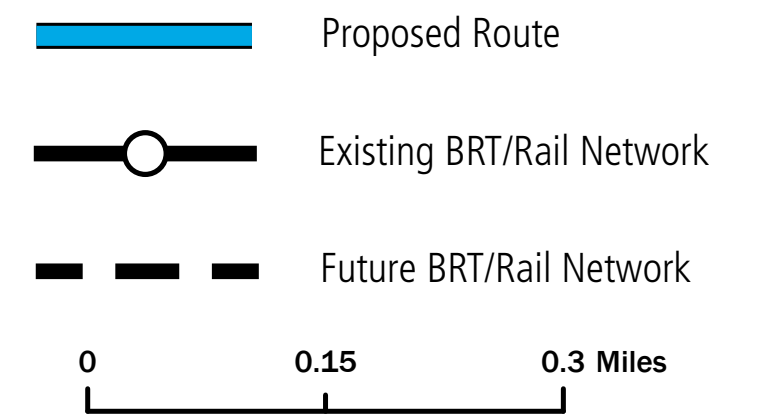

DASH SYLMAR

DASH ROUTE LEGEND

PROPOSED ROUTE FEATURES

NEW ROUTE

- Serve Sylmar, including LA Mission College
- Provide connection to Metrolink

MOVING FORWARD TOGETHER