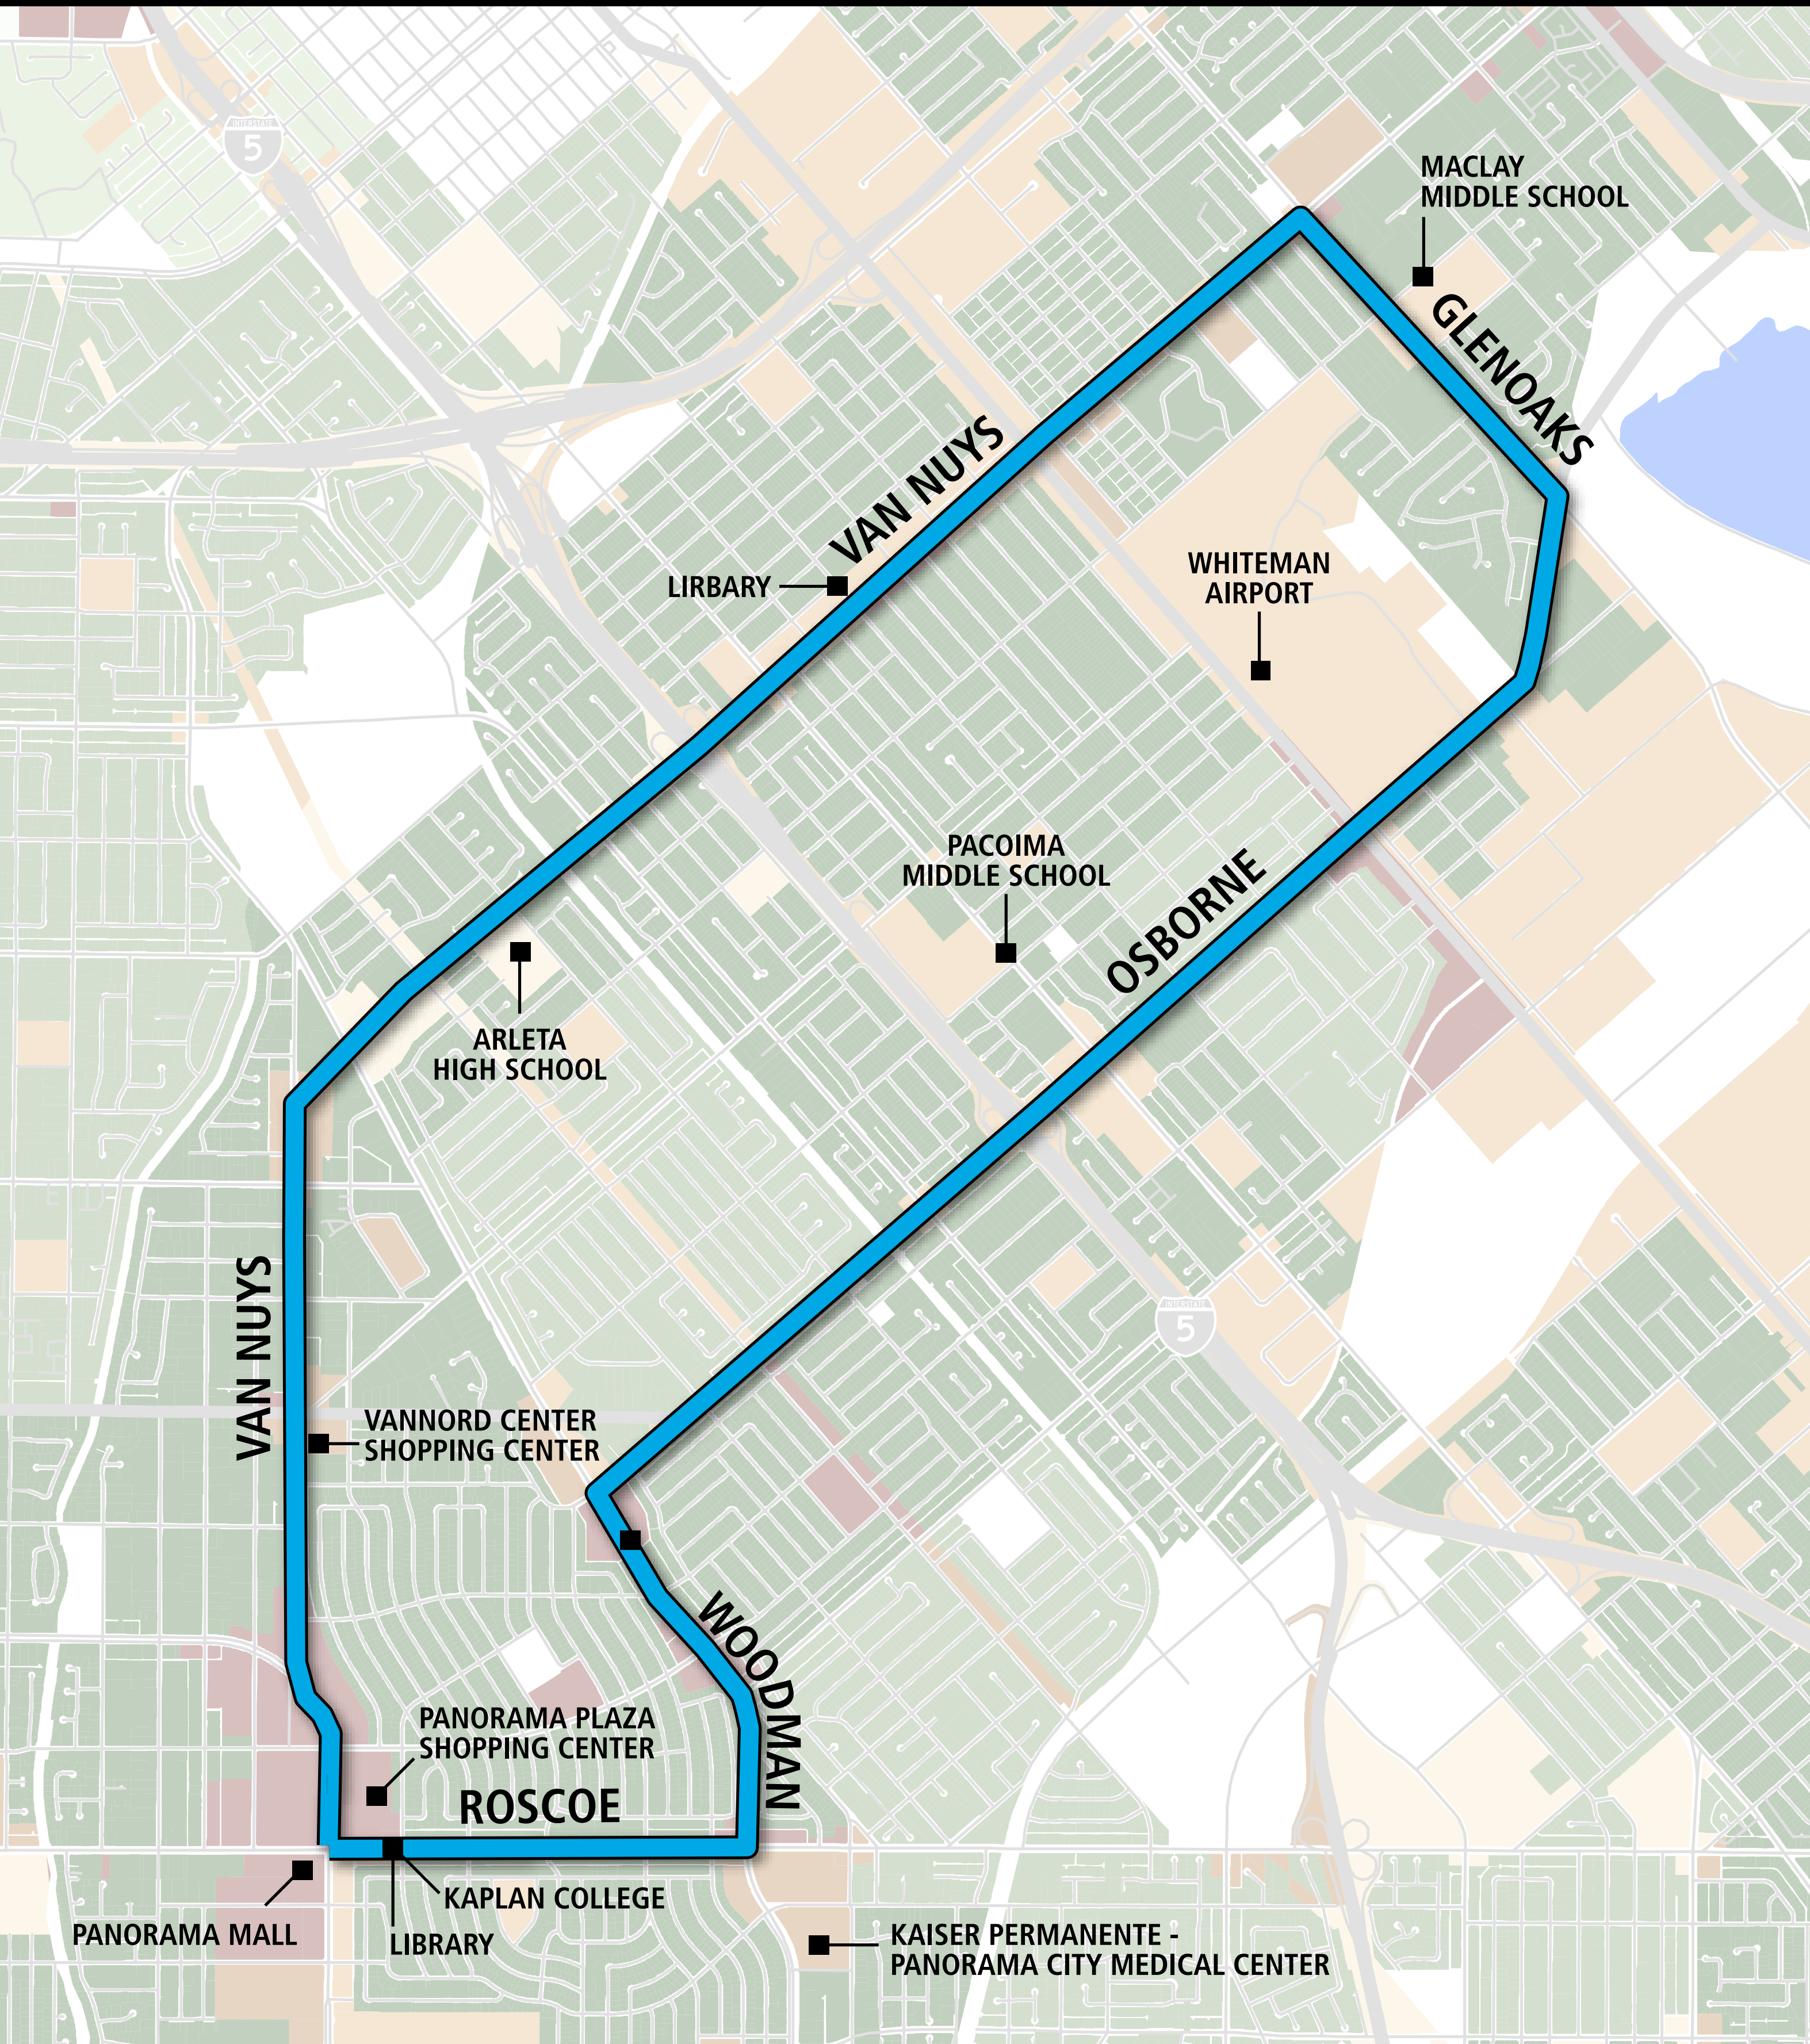

DASH PACOIMA

DASH ROUTE LEGEND

PROPOSED ROUTE FEATURES

NEW ROUTE

- Serve Pacoima and provide link to Kaiser Panorama City and schools and areas along Van Nuys Blvd
- Connects higher density residential areas with major shopping complex

RECOMMENDED FREQUENCY

- Bus every 15 minutes

SERVICE

- Weekdays, Saturdays, and Sundays

MOVING FORWARD TOGETHER