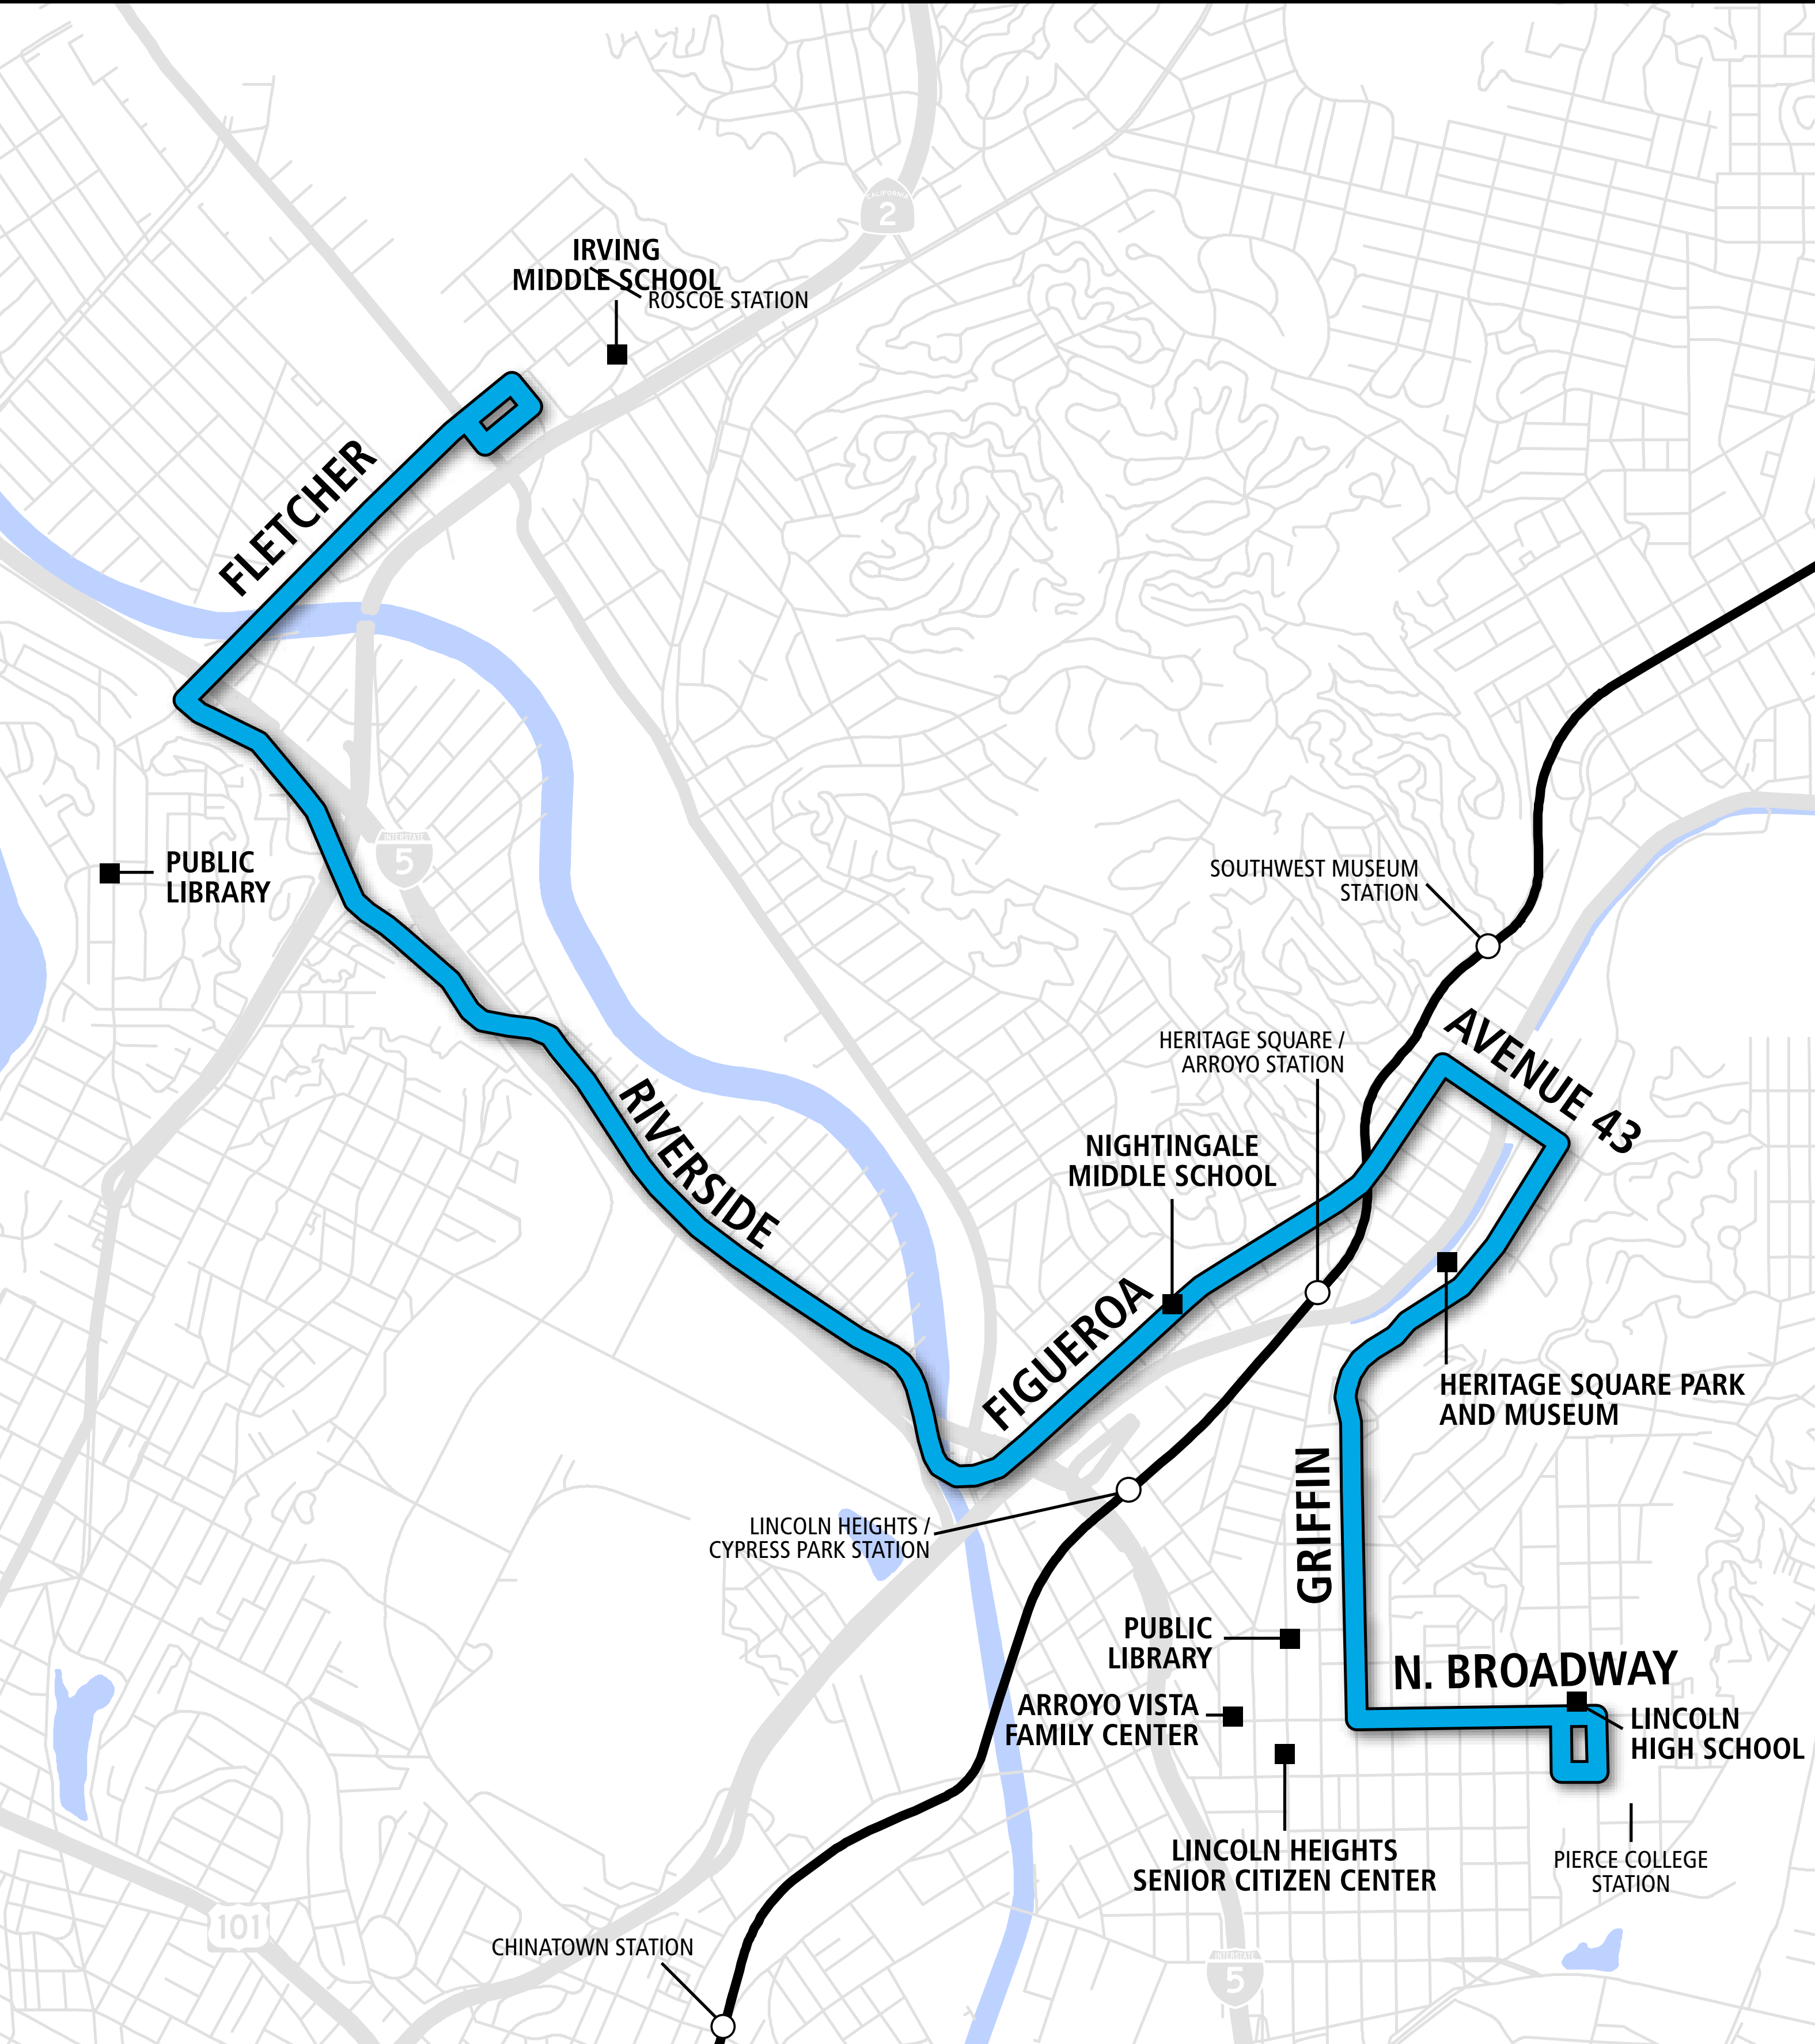

# DASH ELYSIAN VALLEY / CYPRESS PARK

## DASH ROUTE LEGEND

## PROPOSED ROUTE FEATURES

### NEW ROUTE

- Serve Elysian Valley, Cypress Park and Glassell Park, including areas along Figueroa St
- Provide connection to Metro Gold Line

MOVING FORWARD TOGETHER