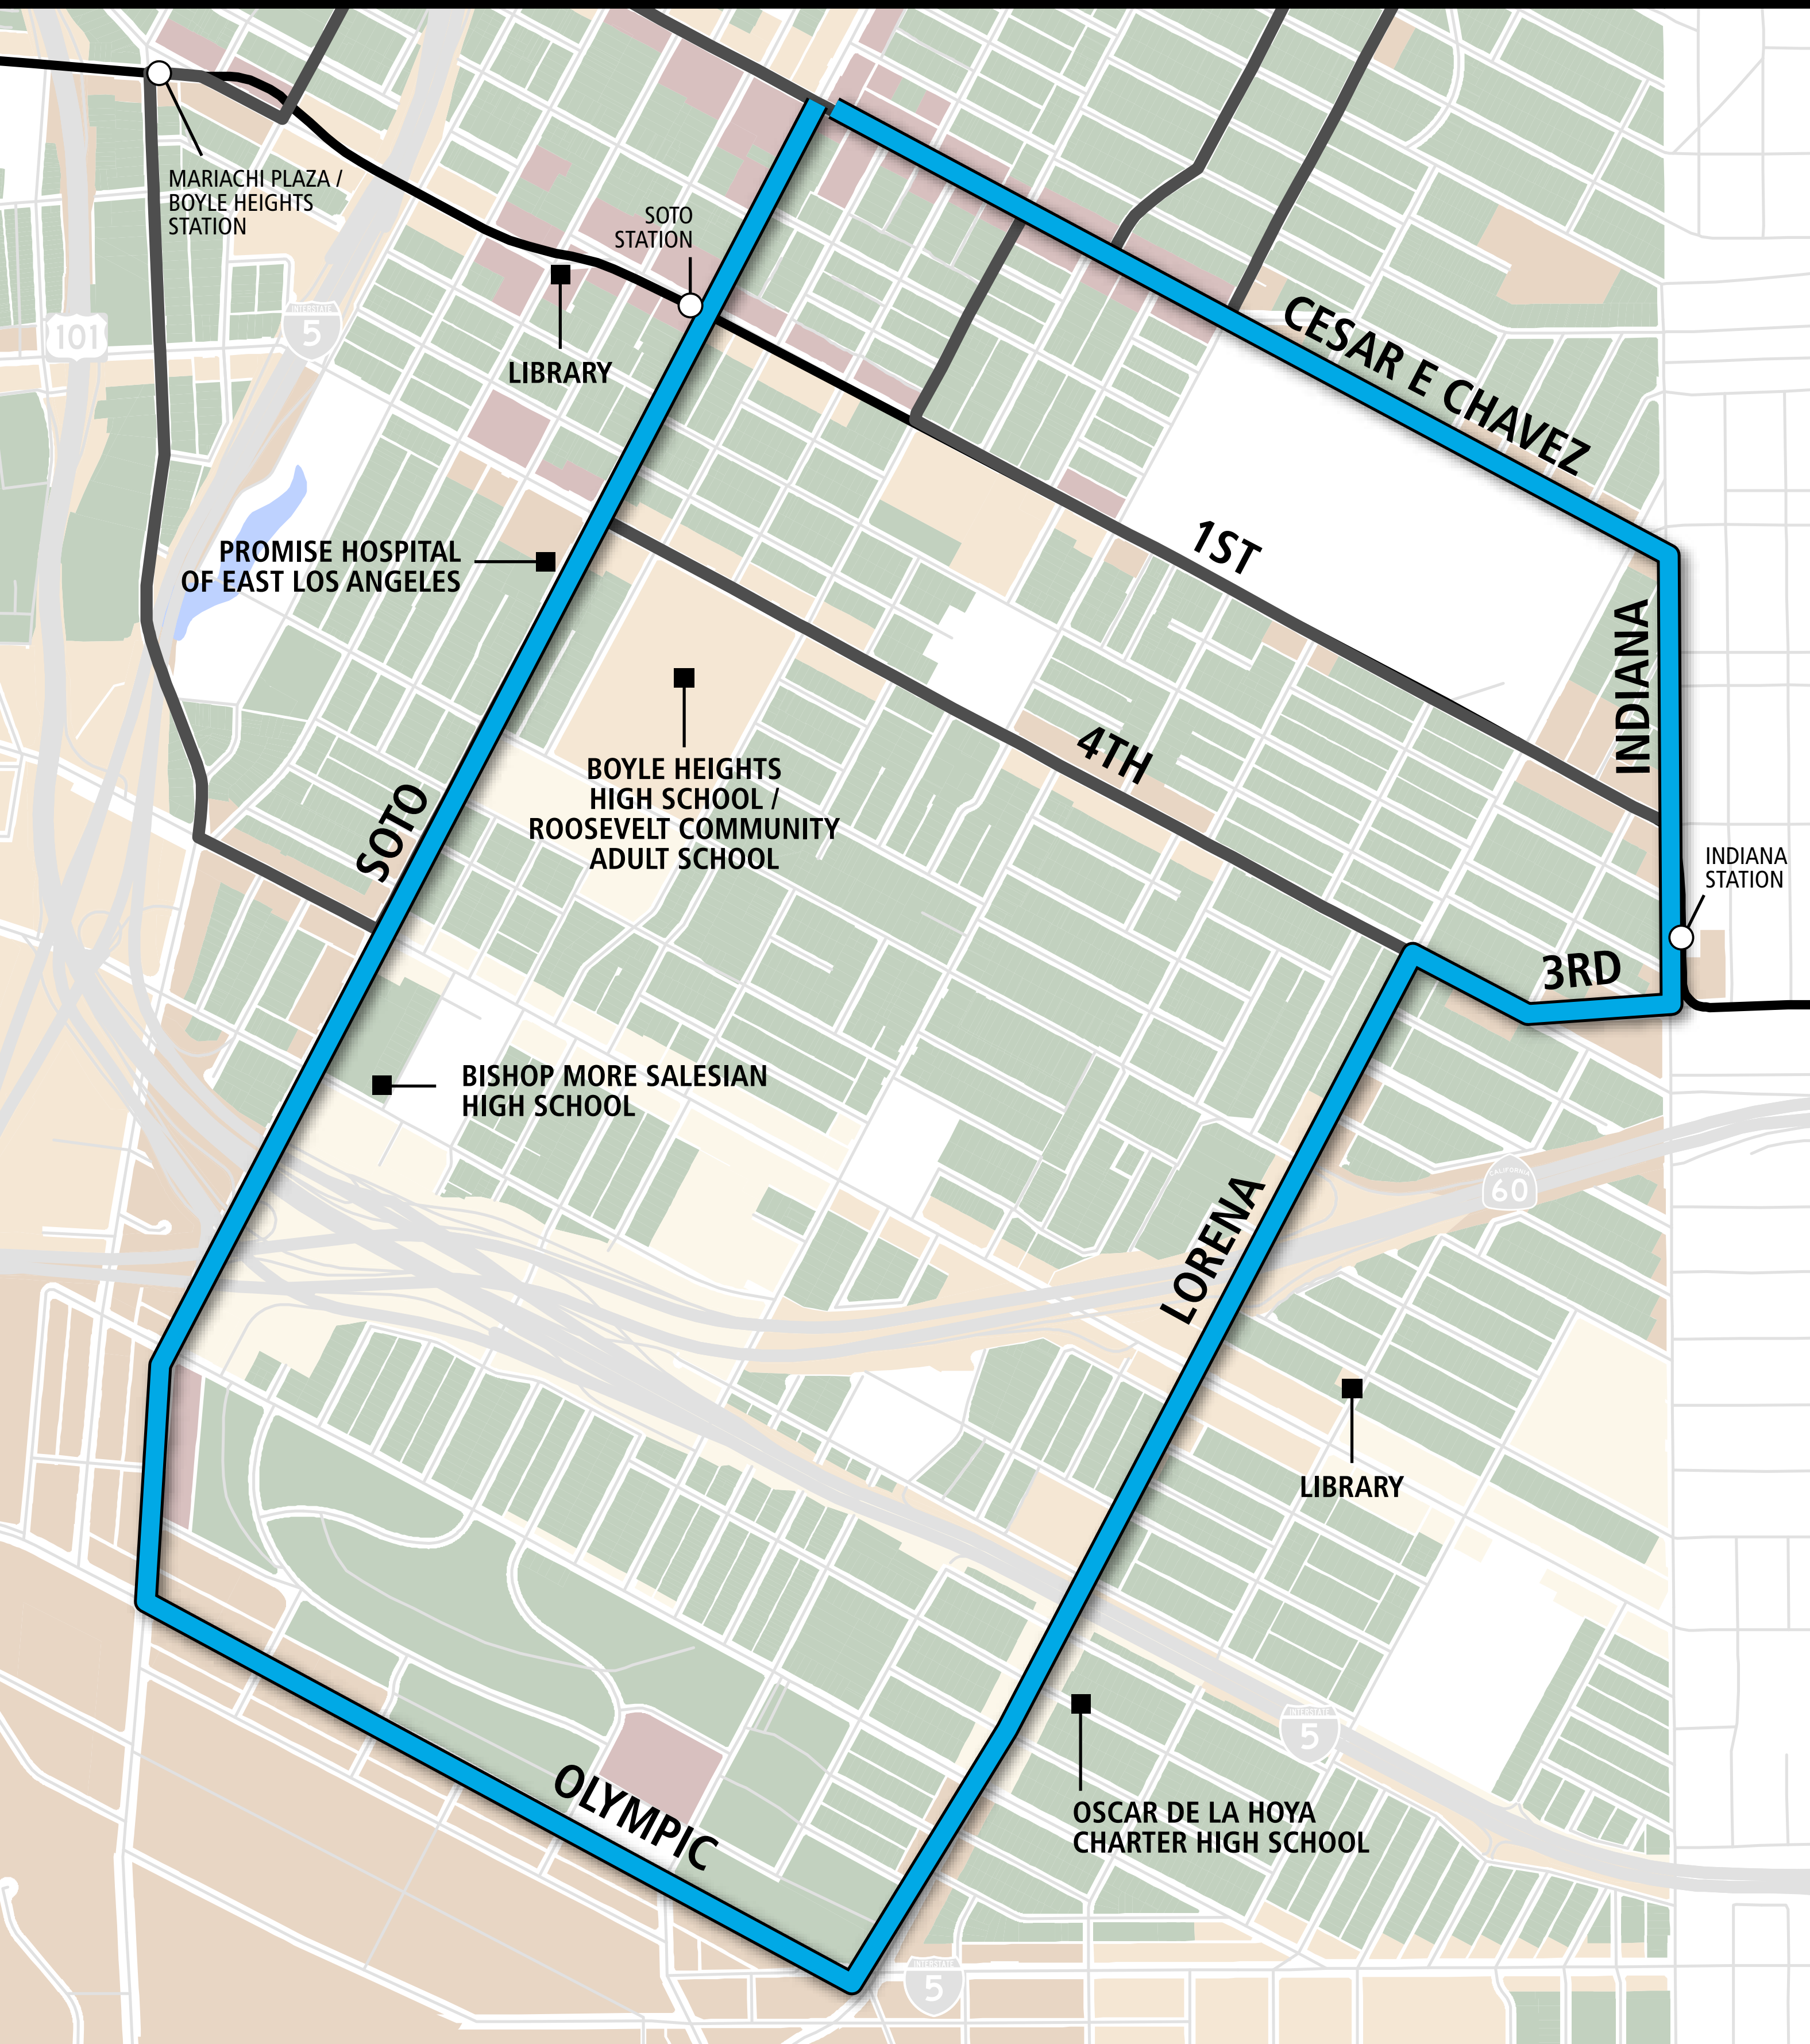

DASH BOYLE HEIGHTS WEST

DASH ROUTE LEGEND

PROPOSED ROUTE FEATURES

NEW ROUTE

- Provide connection to Metro Gold Line
- Serve high density residential and commercial corridors

MOVING FORWARD TOGETHER