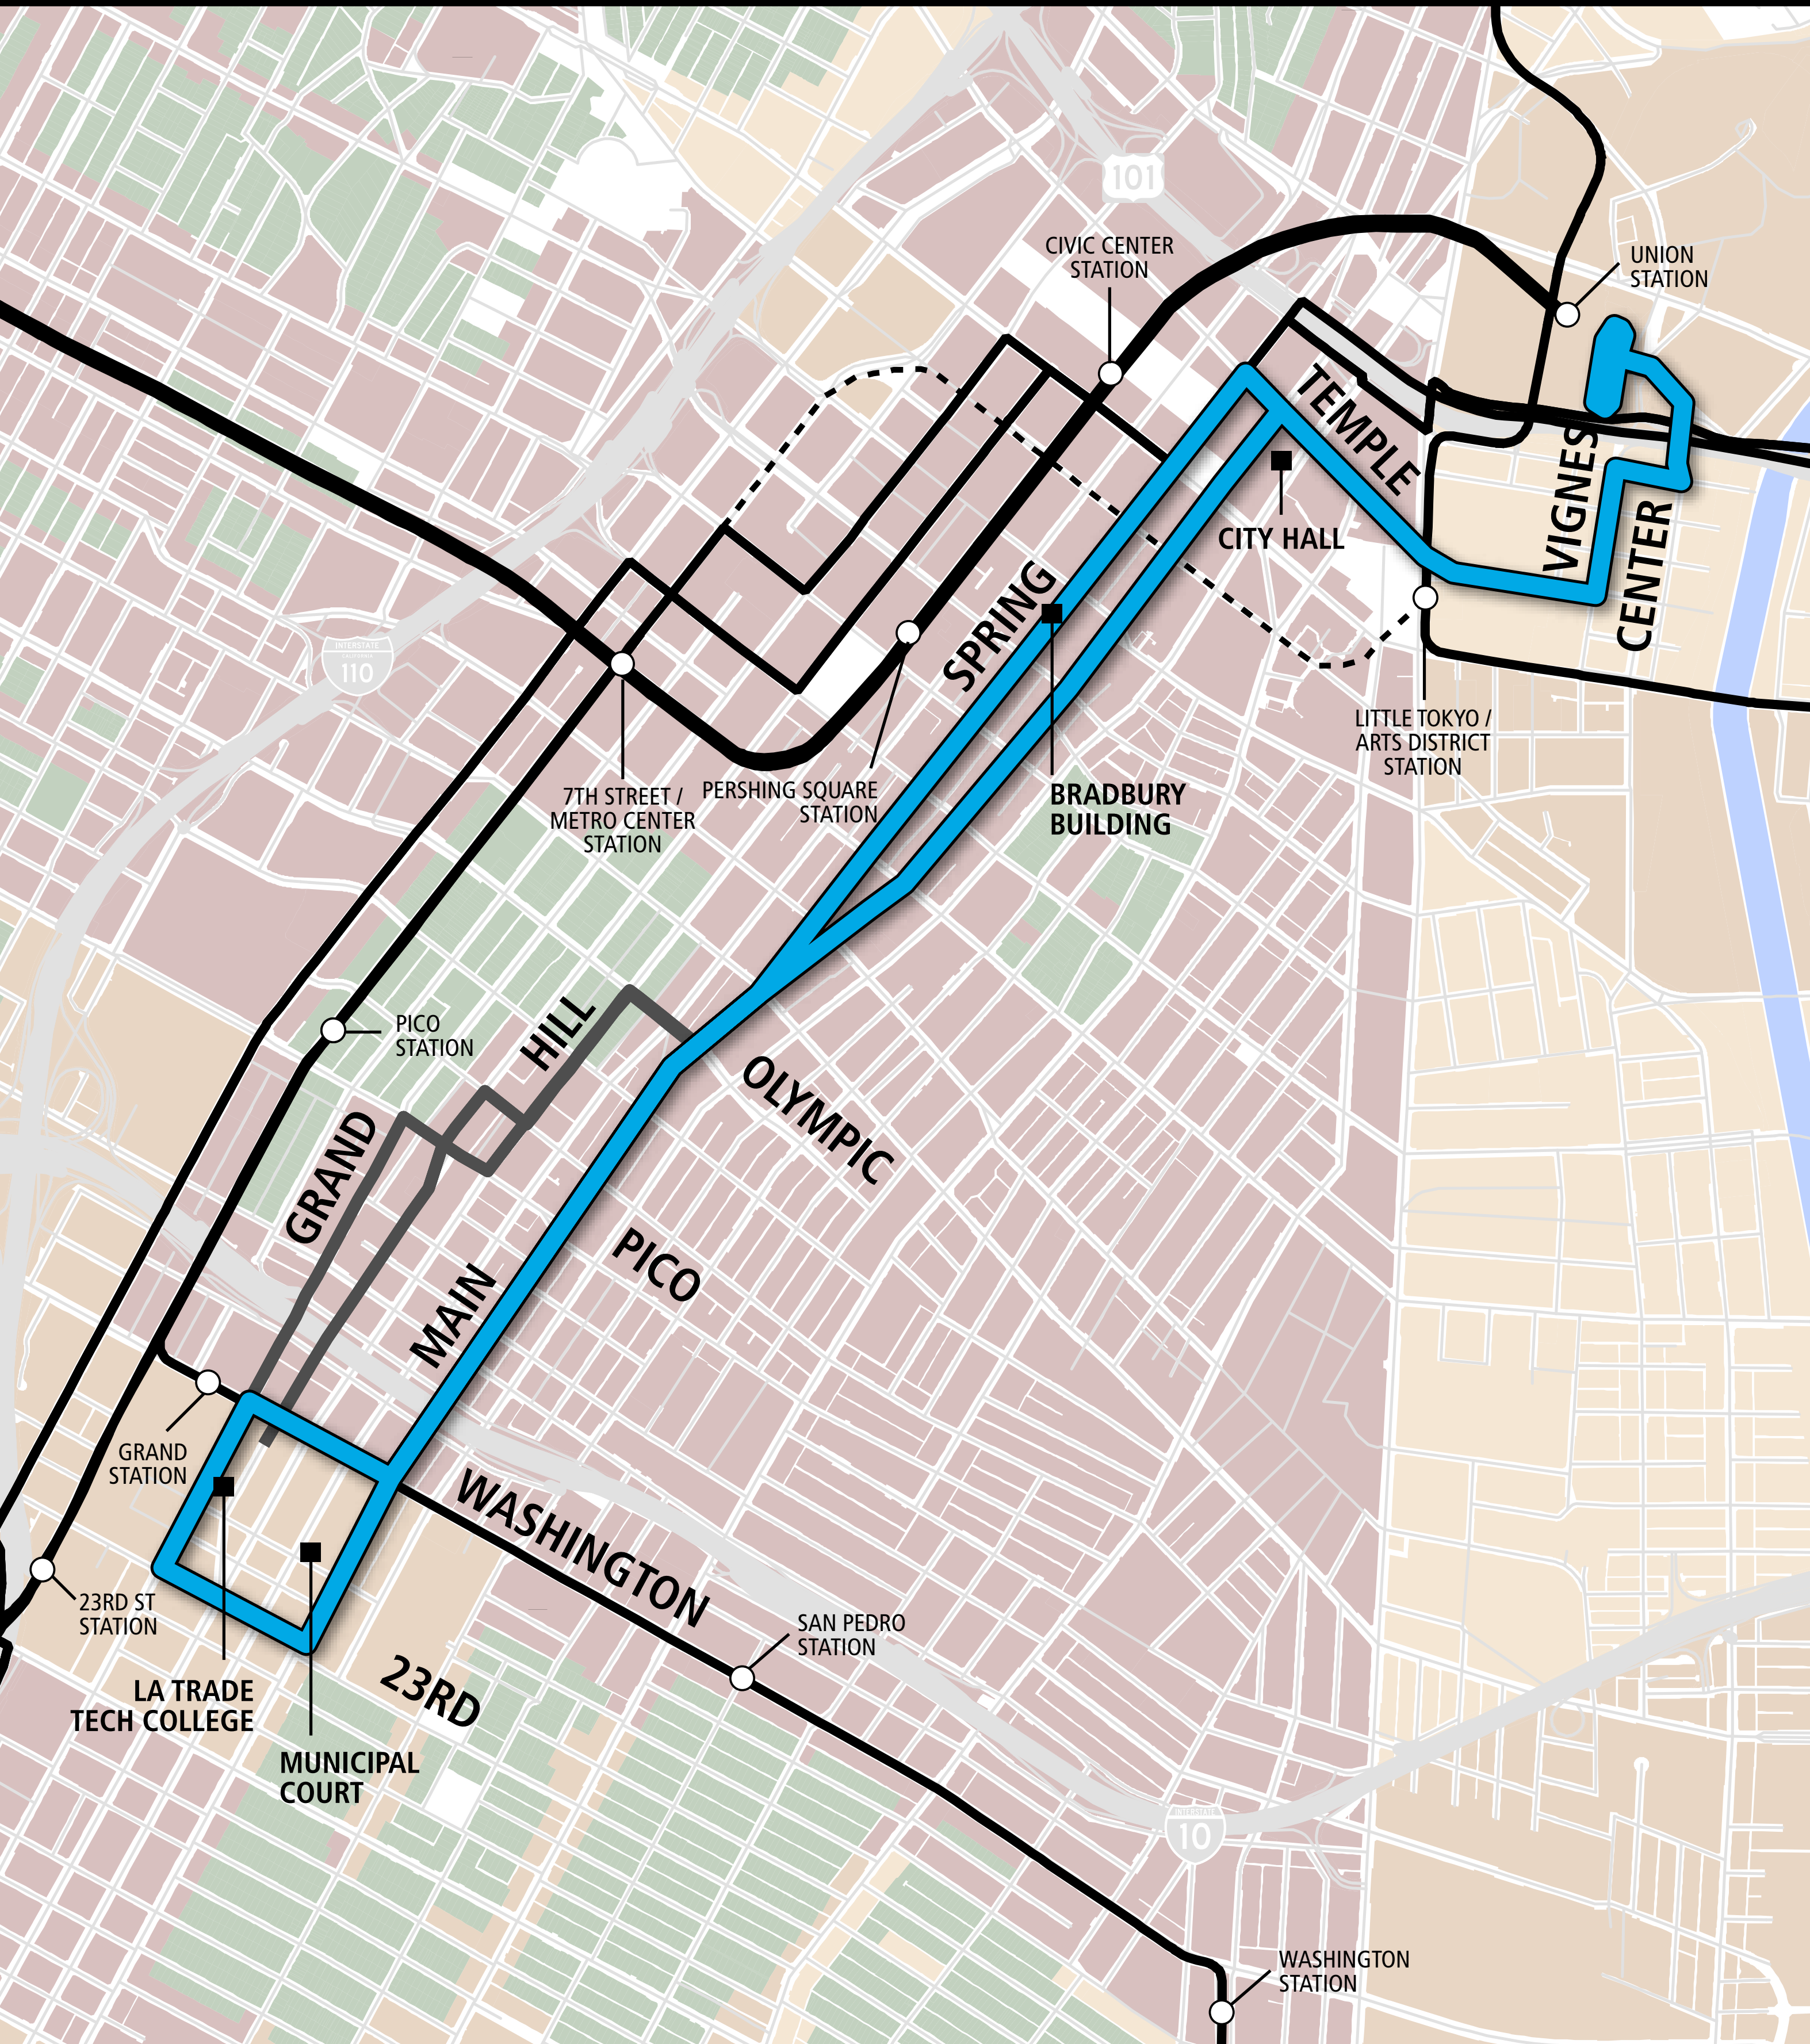

DASH DOWNTOWN D

DASH ROUTE LEGEND

PROPOSED MODIFICATIONS

MODIFIED ROUTE

- Extend route at southern end to 23rd St
- Streamline route by eliminating multiple turns in South Park

INCREASED FREQUENCY

- Run buses every 8 minutes

INCREASED SERVICE

- Run buses until 9pm

MOVING FORWARD **TOGETHER**