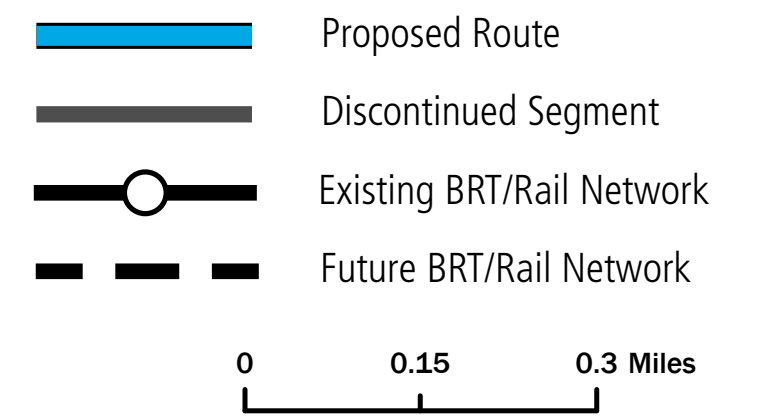

DASH DOWNTOWN D

DASH ROUTE LEGEND

PROPOSED MODIFICATIONS

MODIFIED ROUTE

- Extend route at southern end to 23rd St
- Streamline route by eliminating multiple turns in South Park

INCREASED FREQUENCY

- Run buses every 8 minutes

INCREASED SERVICE

- Run buses until 9pm

MOVING FORWARD **TOGETHER**