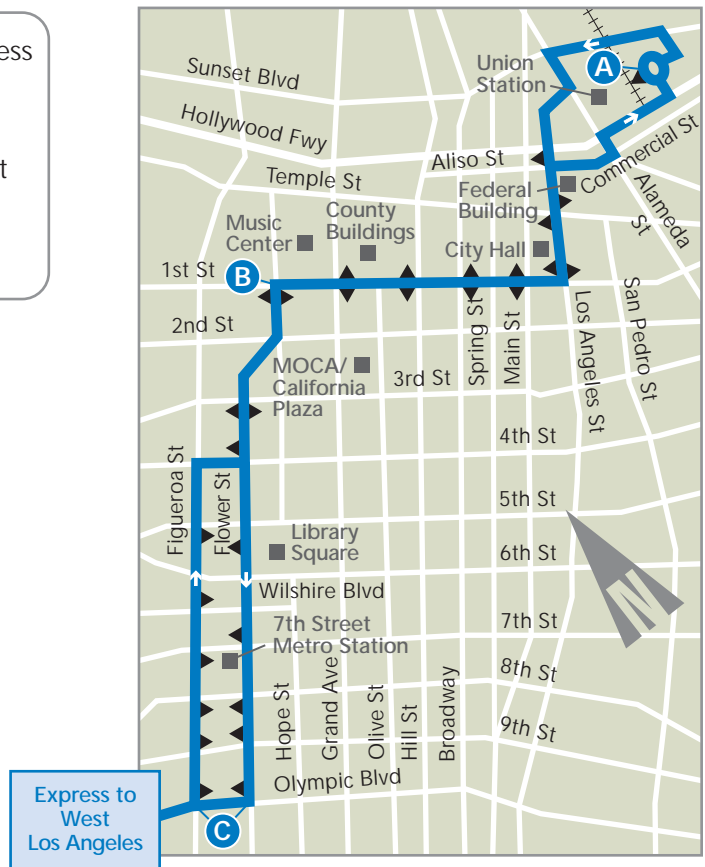

TO WEST LOS ANGELES

Union Station	Hope & 1st	Olympic & Flower	Century Park East & Constellation	Wilshire & Beverly Glen	Wilshire & Veteran
A	B	C	D	E	F
6:50	6:57	7:04	7:30	7:35	7:45
7:15	7:22	7:29	7:55	8:00	8:10
7:40	7:47	7:54	8:20	8:25	8:35
8:10	8:17	8:24	8:50	8:55	9:05

TO DOWNTOWN LOS ANGELES

Wilshire & Veteran	Wilshire & Beverly Glen	Century Park East & Constellation	Olympic & Figueroa	Hope & 1st	Union Station
F	E	D	C	B	A
3:43	3:52	4:00	4:35	4:42	4:50
4:13	4:22	4:30	5:05	5:12	5:20
4:33	4:42	4:50	5:25	5:32	5:40
5:13	5:22	5:30	6:05	6:12	6:20

Times are approximate and may vary due to traffic and weather conditions. Please plan your trip accordingly. **PM times are indicated in bold type.**

WEST LOS ANGELES/CENTURY CITY/WESTWOOD

- Commuter Express Route 534
- ▲ Bus Stop
- Points of Interest
- A Time Point
- +++ Metrolink

DOWNTOWN LOS ANGELES

UNION STATION

Commuter Express 534 buses stop at Bus Stop No. 2 in the Patsaouras Transit Plaza.

City of Los Angeles
Department of Transportation

(213, 310, 323 or/o 818) 808-2273
www.ladottransit.com