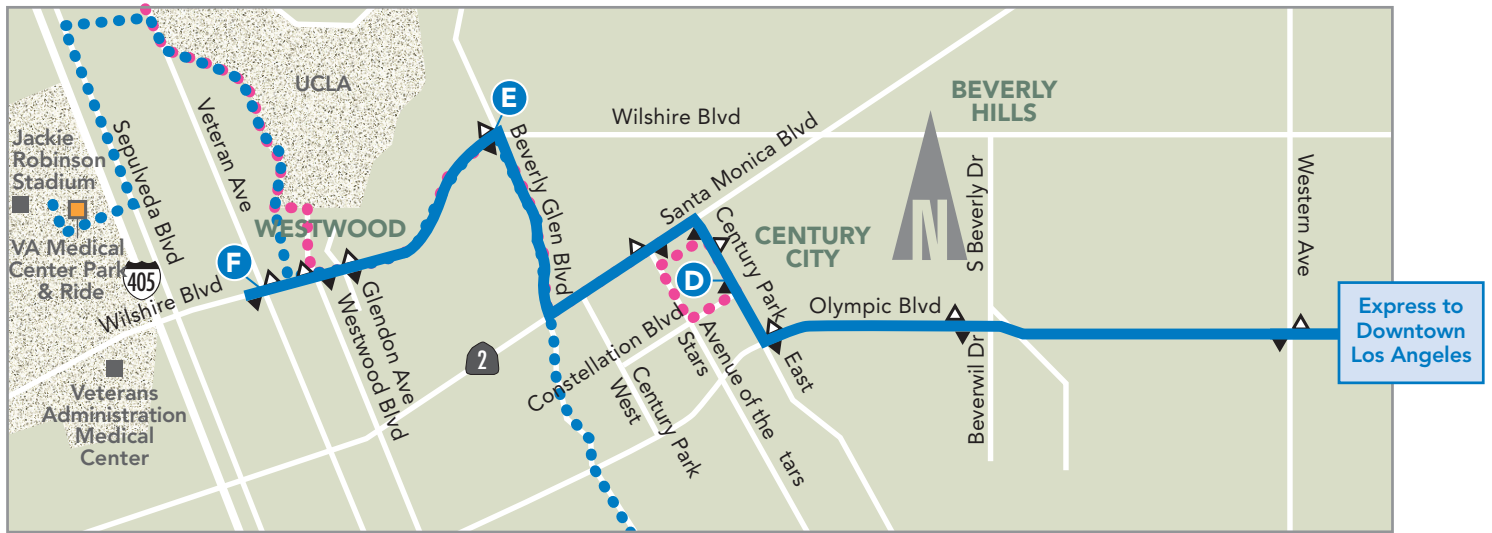

For this AM commuter service, no drop-offs in Downtown LA and no pick-ups except in Downtown LA. Use DASH or Metro Bus for local trips.

TO DOWNTOWN LOS ANGELES

Wilshire & Veteran F	Wilshire & Beverly Glen E	Century Park East & Constellation D	Olympic & Figueroa C	Hope & 1st B	Cesar E Chavez & Vignes A
3:43	3:52	4:00	4:45	4:59	5:07
4:13	4:22	4:30	5:15	5:29	5:37
4:33	4:42	4:50	5:35	5:49	5:57
5:13	5:22	5:30	6:15	6:29	6:37

PM times are indicated in bold type.

For this PM commuter service, no pick-ups in Downtown LA and no drop-offs except in Downtown LA. Use DASH or Metro Bus for local trips.

Times are approximate and may vary due to traffic and weather conditions.
Please plan your trip accordingly.

WEST LOS ANGELES/CENTURY CITY/WESTWOOD

- | | |
|----------------------------|--------------------|
| Commuter Express Route 534 | Park & Ride |
| Commuter Express Route 431 | Metro Gold Line |
| Commuter Express Route 573 | Metro Expo Line |
| Bus Stop | Metro Blue Line |
| Drop-off Only | Metro Red Line |
| Time Point | Metro Purple Line |
| Points of Interest | Metro Silver Line |
| | Metrolink |
| | Metro Rail Station |

DOWNTOWN LOS ANGELES