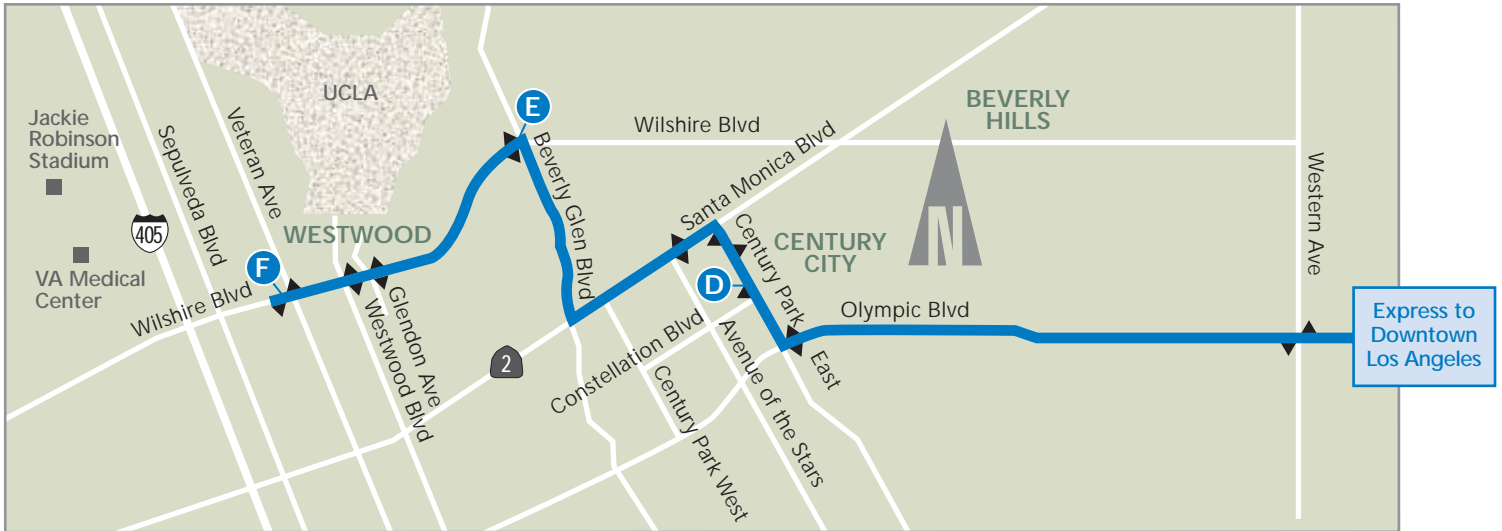

TO WEST LOS ANGELES

Union Station	Hope & 1st	Olympic & Flower	Century Park East & Constellation	Wilshire & Beverly Glen	Wilshire & Veteran
A	B	C	D	E	F
6:50	6:57	7:04	7:30	7:35	7:45
7:15	7:22	7:29	7:55	8:00	8:10
7:40	7:47	7:54	8:20	8:25	8:35
8:10	8:17	8:24	8:50	8:55	9:05

TO DOWNTOWN LOS ANGELES

Wilshire & Veteran	Wilshire & Beverly Glen	Century Park East & Constellation	Olympic & Figueroa	Hope & 1st	Union Station
F	E	D	C	B	A
3:43	3:52	4:00	4:35	4:42	4:50
4:13	4:22	4:30	5:05	5:12	5:20
4:33	4:42	4:50	5:25	5:32	5:40
5:13	5:22	5:30	6:05	6:12	6:20

Times are approximate and may vary due to traffic and weather conditions. Please plan your trip accordingly. **PM times are indicated in bold type.**

WEST LOS ANGELES/CENTURY CITY/WESTWOOD

- Commuter Express Route 534
- ▲ Bus Stop
- Points of Interest
- A Time Point
- +++ Metrolink

DOWNTOWN LOS ANGELES

UNION STATION

Commuter Express 534 buses stop at Bus Stop No. 2 in the Patsaouras Transit Plaza.

City of Los Angeles
Department of Transportation

(213, 310, 323 or/o 818) 808-2273
www.ladottransit.com