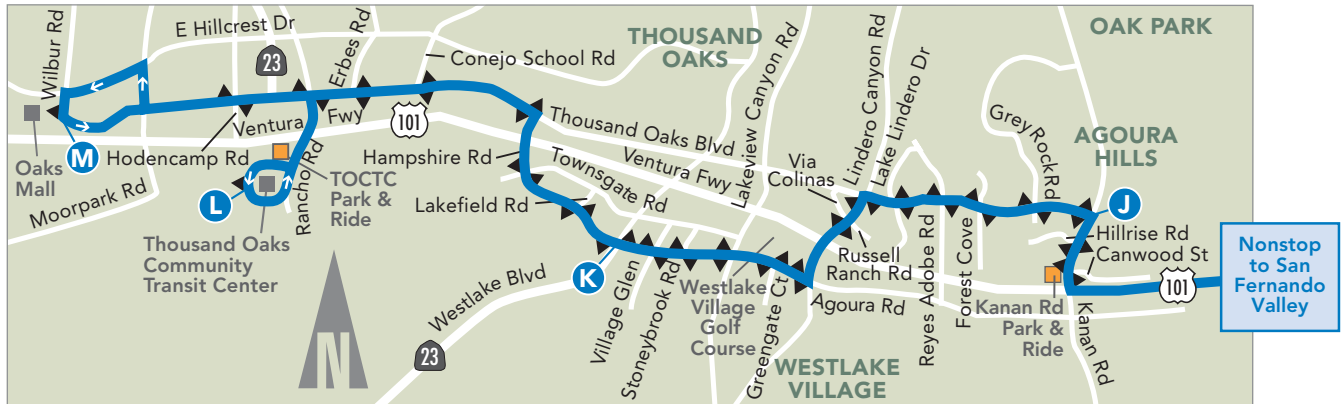

For this PM commuter service, drop-offs only and no pick-ups in Downtown LA, Figueroa Corridor and USC. Use DASH or Metro Bus for local trips.

Times are approximate and may vary due to traffic and weather conditions. Please plan your trip accordingly.

City of Los Angeles
Department of Transportation

(213, 310, 323 or/o 818) 808-2273
www.ladottransit.com

THOUSAND OAKS/AGOURA HILLS

SAN FERNANDO VALLEY

DOWNTOWN LOS ANGELES

Commuter Express Route 422	Metro Gold Line
Bus Stop	Metro Purple Line
Drop-off Only	Metro Blue Line
Points of Interest	Metro Expo Line
Time Point	Metro Silver Line
Park and Ride Lot	Metro Rail Station

PARK & RIDE LOCATIONS

Thousand Oaks Community Transportation Center (TOCTC) Park & Ride
265 S. Rancho Road, Thousand Oaks

Caltrans Park & Ride
(NW) Canwood and Kanan, Agoura Hills

City of Los Angeles
Department of Transportation