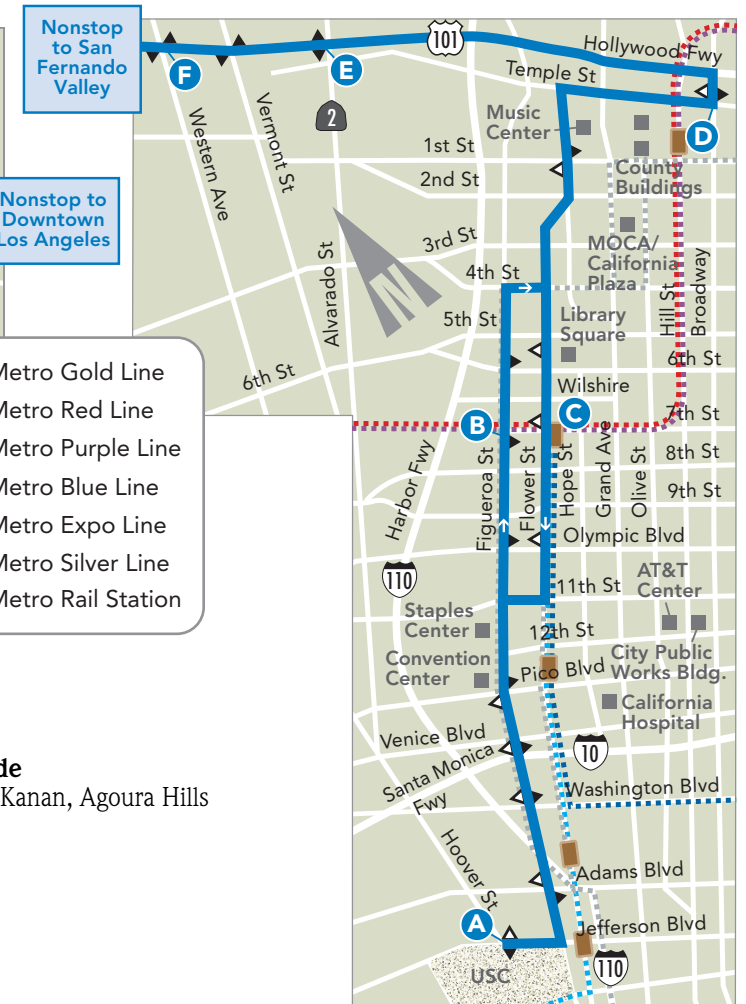

For this AM commuter service, pick-ups only and no drop-offs in Downtown LA, Figueroa Corridor and USC. Use DASH or Metro Bus for local trips.

TO SAN FERNANDO VALLEY / HOLLYWOOD / DOWNTOWN LOS ANGELES

LEAVES/SALE Wilbur & Thousand Oaks M	Thousand Oaks & Transit Center L	Agoura & Westlake K	Thousand Oaks & Kanan J	Topanga & Ventura I	101 Hwy & Reseda H	101 Hwy & Van Nuys G	101 Hwy & Western F	101 Hwy & Alvarado E	Broadway & Temple D	Flower & 7th C	ARRIVES/ LLEGA Jefferson & Hoover A
MONDAY-FRIDAY PM											
1:55	2:00	2:16	2:29	2:46	2:59	3:13	3:34	3:41	3:48	3:59	4:12
2:15	2:20	2:36	2:49	3:06	3:19	3:33	3:54	4:01	4:08	4:19	4:32
2:35	2:40	2:56	3:10	3:27	3:42	3:57	4:21	4:28	4:40	4:51	5:04
2:55	3:00	3:16	3:30	3:47	4:06	4:21	4:45	4:52	5:04	5:15	5:28
3:15	3:21	3:37	3:51	4:09	4:29	4:44	5:08	5:15	5:27	5:38	5:51
3:35	3:41	3:57	4:11	4:29	4:49	5:04	5:28	5:35	5:47	5:58	6:11
3:55	4:01	4:17	4:31	4:49	5:09	5:24	5:48	5:55	6:07	6:18	6:31
4:15	4:21	4:37	4:51	5:09	5:29	5:44	6:08	6:15	6:27	6:38	6:51
4:35	4:41	4:57	5:11	5:29	5:49	6:03	6:27	6:34	6:46	6:56	7:09
4:55	5:01	5:17	5:31	5:49	6:08	6:22	6:46	6:53	7:05	7:15	7:28
5:25	5:31	5:47	6:01	6:19	6:35	6:49	7:12	7:19	7:29	7:39	7:52
6:00	6:05	6:21	6:34	6:51	7:05	7:19	7:40	7:46	7:54	8:04	8:17

For this PM commuter service, drop-offs only and no pick-ups in Downtown LA, Figueroa Corridor and USC. Use DASH or Metro Bus for local trips.

Times are approximate and may vary due to traffic and weather conditions. Please plan your trip accordingly.

City of Los Angeles
Department of Transportation

(213, 310, 323 or/o 818) 808-2273
www.ladottransit.com

THOUSAND OAKS/AGOURA HILLS

SAN FERNANDO VALLEY

DOWNTOWN LOS ANGELES

Commuter Express Route 422	Metro Gold Line
Bus Stop	Metro Purple Line
Drop-off Only	Metro Blue Line
Points of Interest	Metro Expo Line
Time Point	Metro Silver Line
Park and Ride Lot	Metro Rail Station