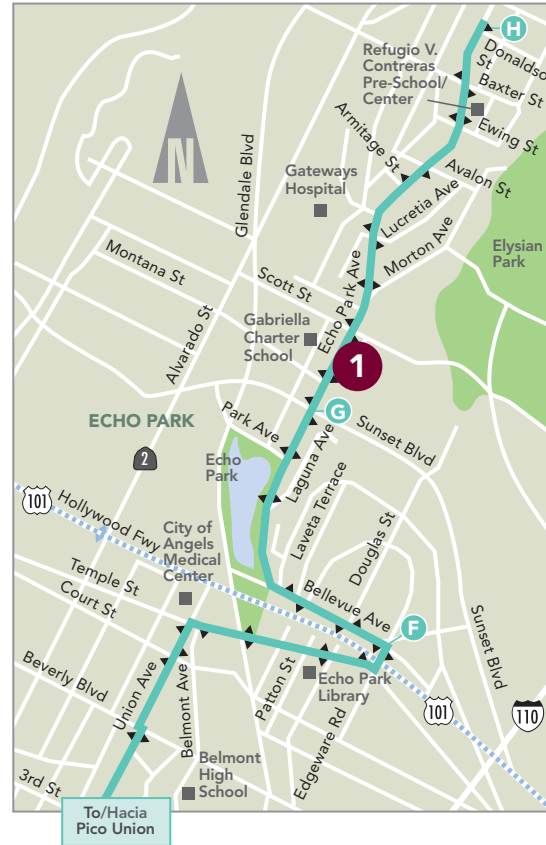

Schools located on the Pico Union/Echo Park DASH route:

1 Gabriella Charter School

LADOT
in partnership with

DASH