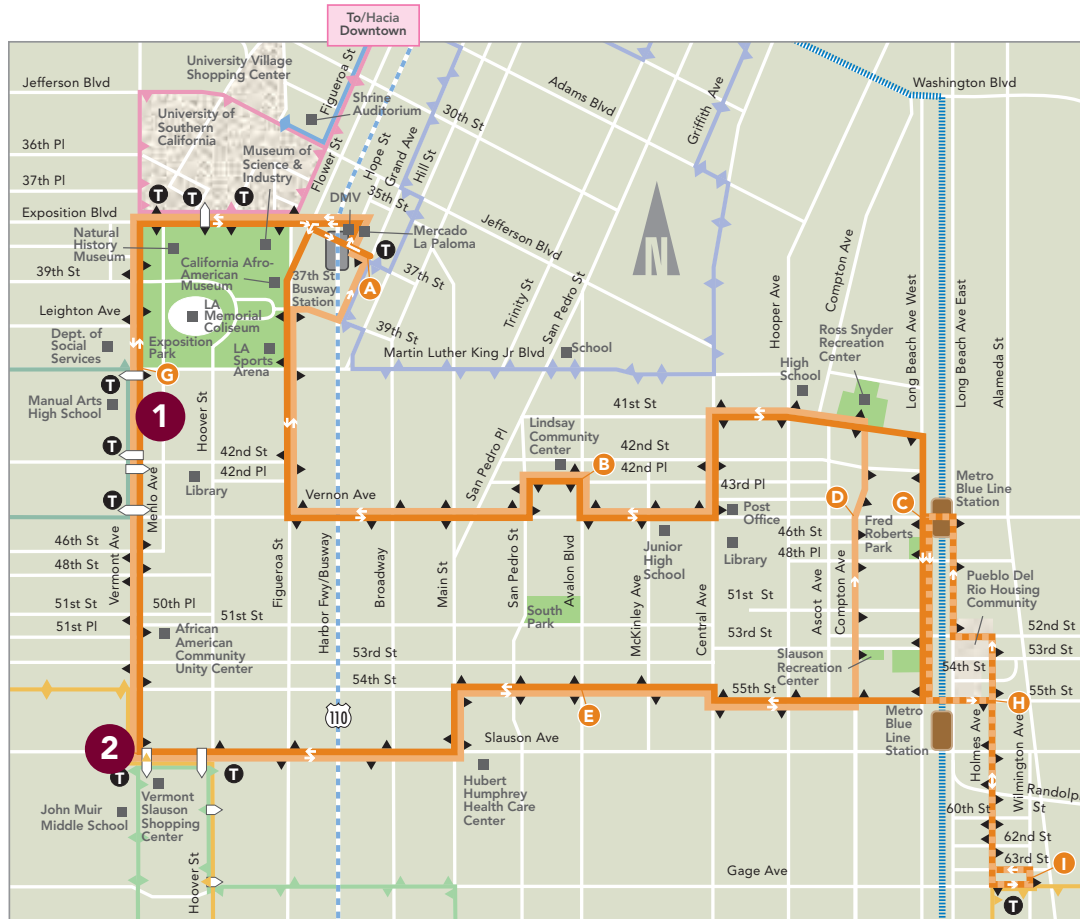

DASH

Schools located on the Panorama City/Van Nuys DASH route:

- 1 Van Nuys High School
- 2 Panorama High School
- 3 Fulton Middle School

LADOT
in partnership with

DASH

Schools located on the Hollywood DASH route:

- 1 Hollywood High School
- 2 Le Conte Middle School

LADOT
in partnership with

DASH

Schools located on the King East DASH route:

- 1 Adams Middle School
- 2 Trinity Street School

LADOT
in partnership with

DASH

Schools located on the Southast (Pueblo del Rio) DASH route:

- 1 Manual Arts High School
- 2 Muir Middle School

LADOT
in partnership with

DASH

Schools located on the Lincoln Heights/Chinatown DASH route:

- 1 Central L.A. High School
- 2 Lincoln High School
- 3 Pueblo Senior High School
- 4 Milagro Charter School

LADOT
in partnership with

DASH

Schools located on the Pico Union/Echo Park DASH route:

1 Gabriella Charter School

LADOT
in partnership with

DASH

Schools located on the Van Nuys/Studio City DASH route:

1 Carpenter Avenue Elementary School