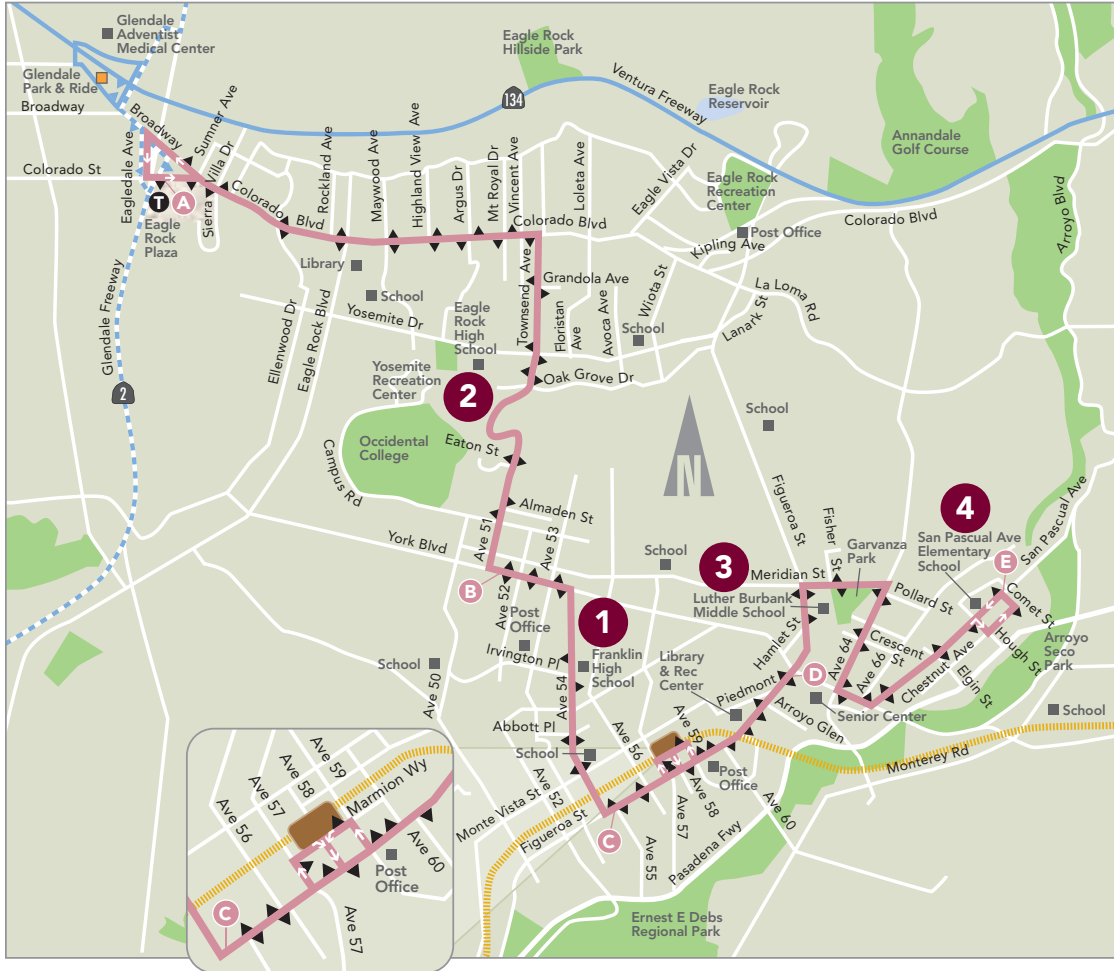

Schools located on the Highland Park/Eagle Rock DASH route:

1. 1 Franklin High School
2. 2 Eagle Rock High School
3. 3 Luther Burbank Middle School
4. 4 San Pascual Ave Elementary School

LADOT
in partnership with

DASH