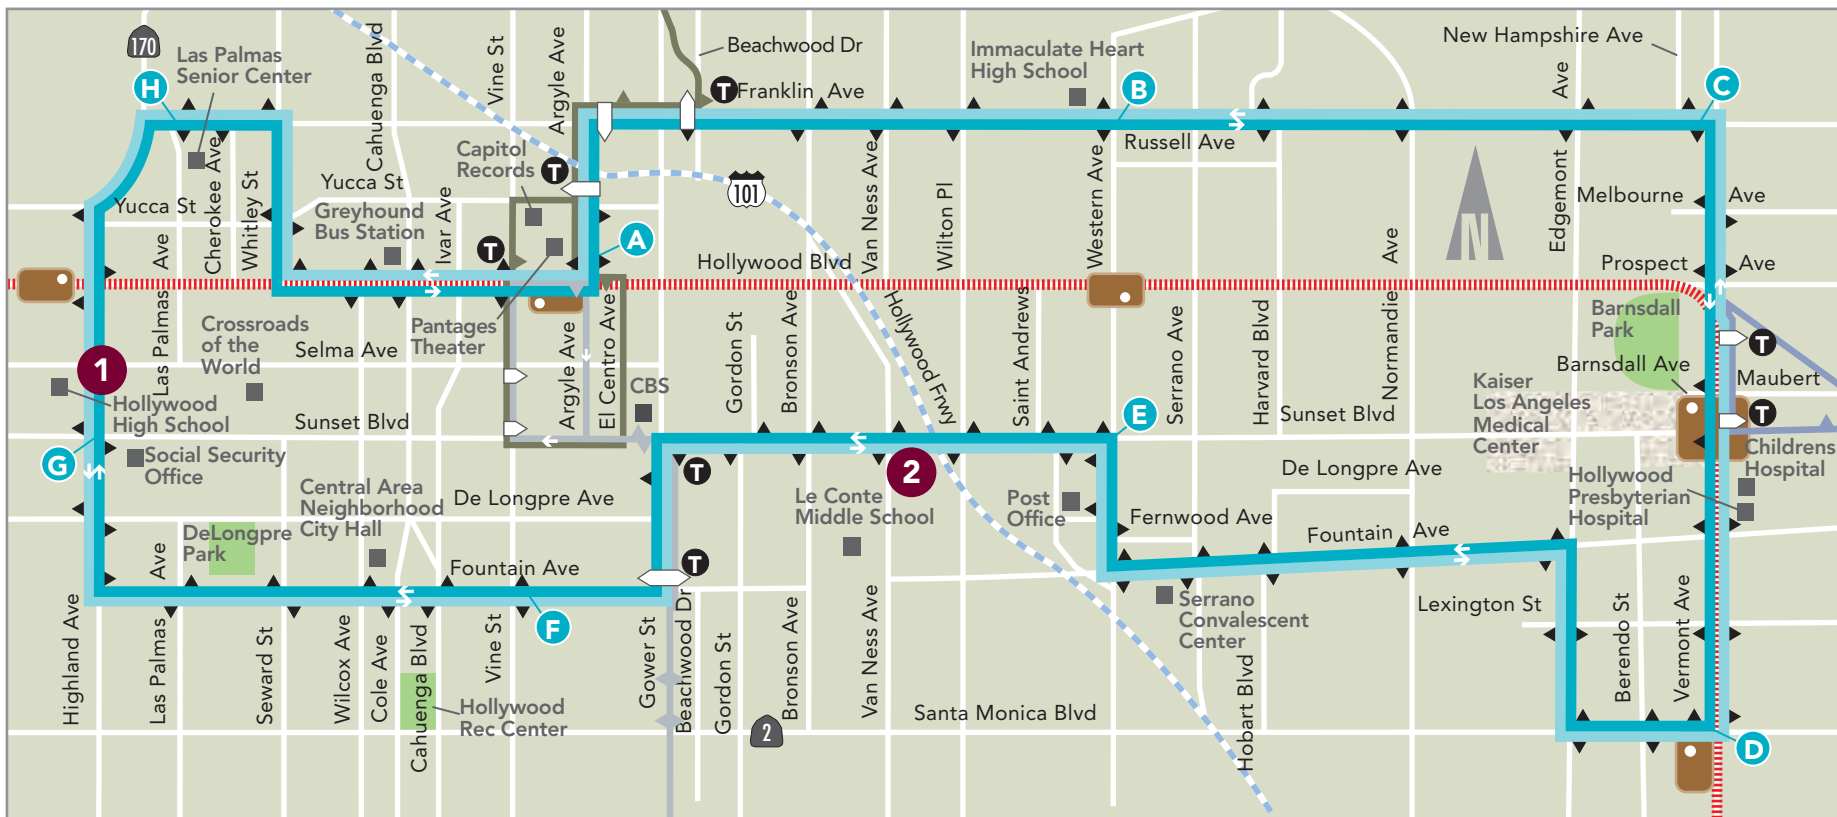

DASH

Schools located on the Panorama City/Van Nuys DASH route:

- 1 Van Nuys High School
- 2 Panorama High School
- 3 Fulton Middle School

LADOT
in partnership with

DASH

Schools located on the Hollywood DASH route:

- 1 Hollywood High School
- 2 Le Conte Middle School

LADOT
in partnership with

DASH

Schools located on the King East DASH route:

- 1 Adams Middle School
- 2 Trinity Street School

LADOT
in partnership with

DASH

Schools located on the Southast (Pueblo del Rio) DASH route:

- 1 Manual Arts High School
- 2 Muir Middle School

LADOT
in partnership with

DASH

Schools located on the Lincoln Heights/Chinatown DASH route:

- 1 Central L.A. High School
- 2 Lincoln High School
- 3 Pueblo Senior High School
- 4 Milagro Charter School

LADOT
in partnership with

DASH

Schools located on the Pico Union/Echo Park DASH route:

1 Gabriella Charter School

LADOT
in partnership with

DASH

Schools located on the Van Nuys/Studio City DASH route:

1 Carpenter Avenue Elementary School