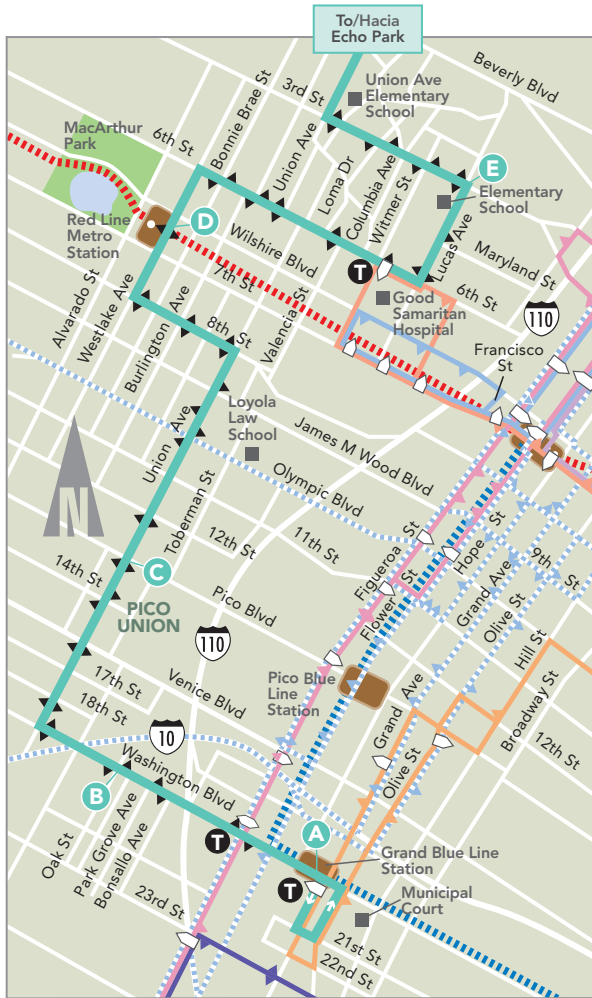

Schools located on the Pico Union/Echo Park DASH route:

1 Gabriella Charter School

LADOT
in partnership with

DASH