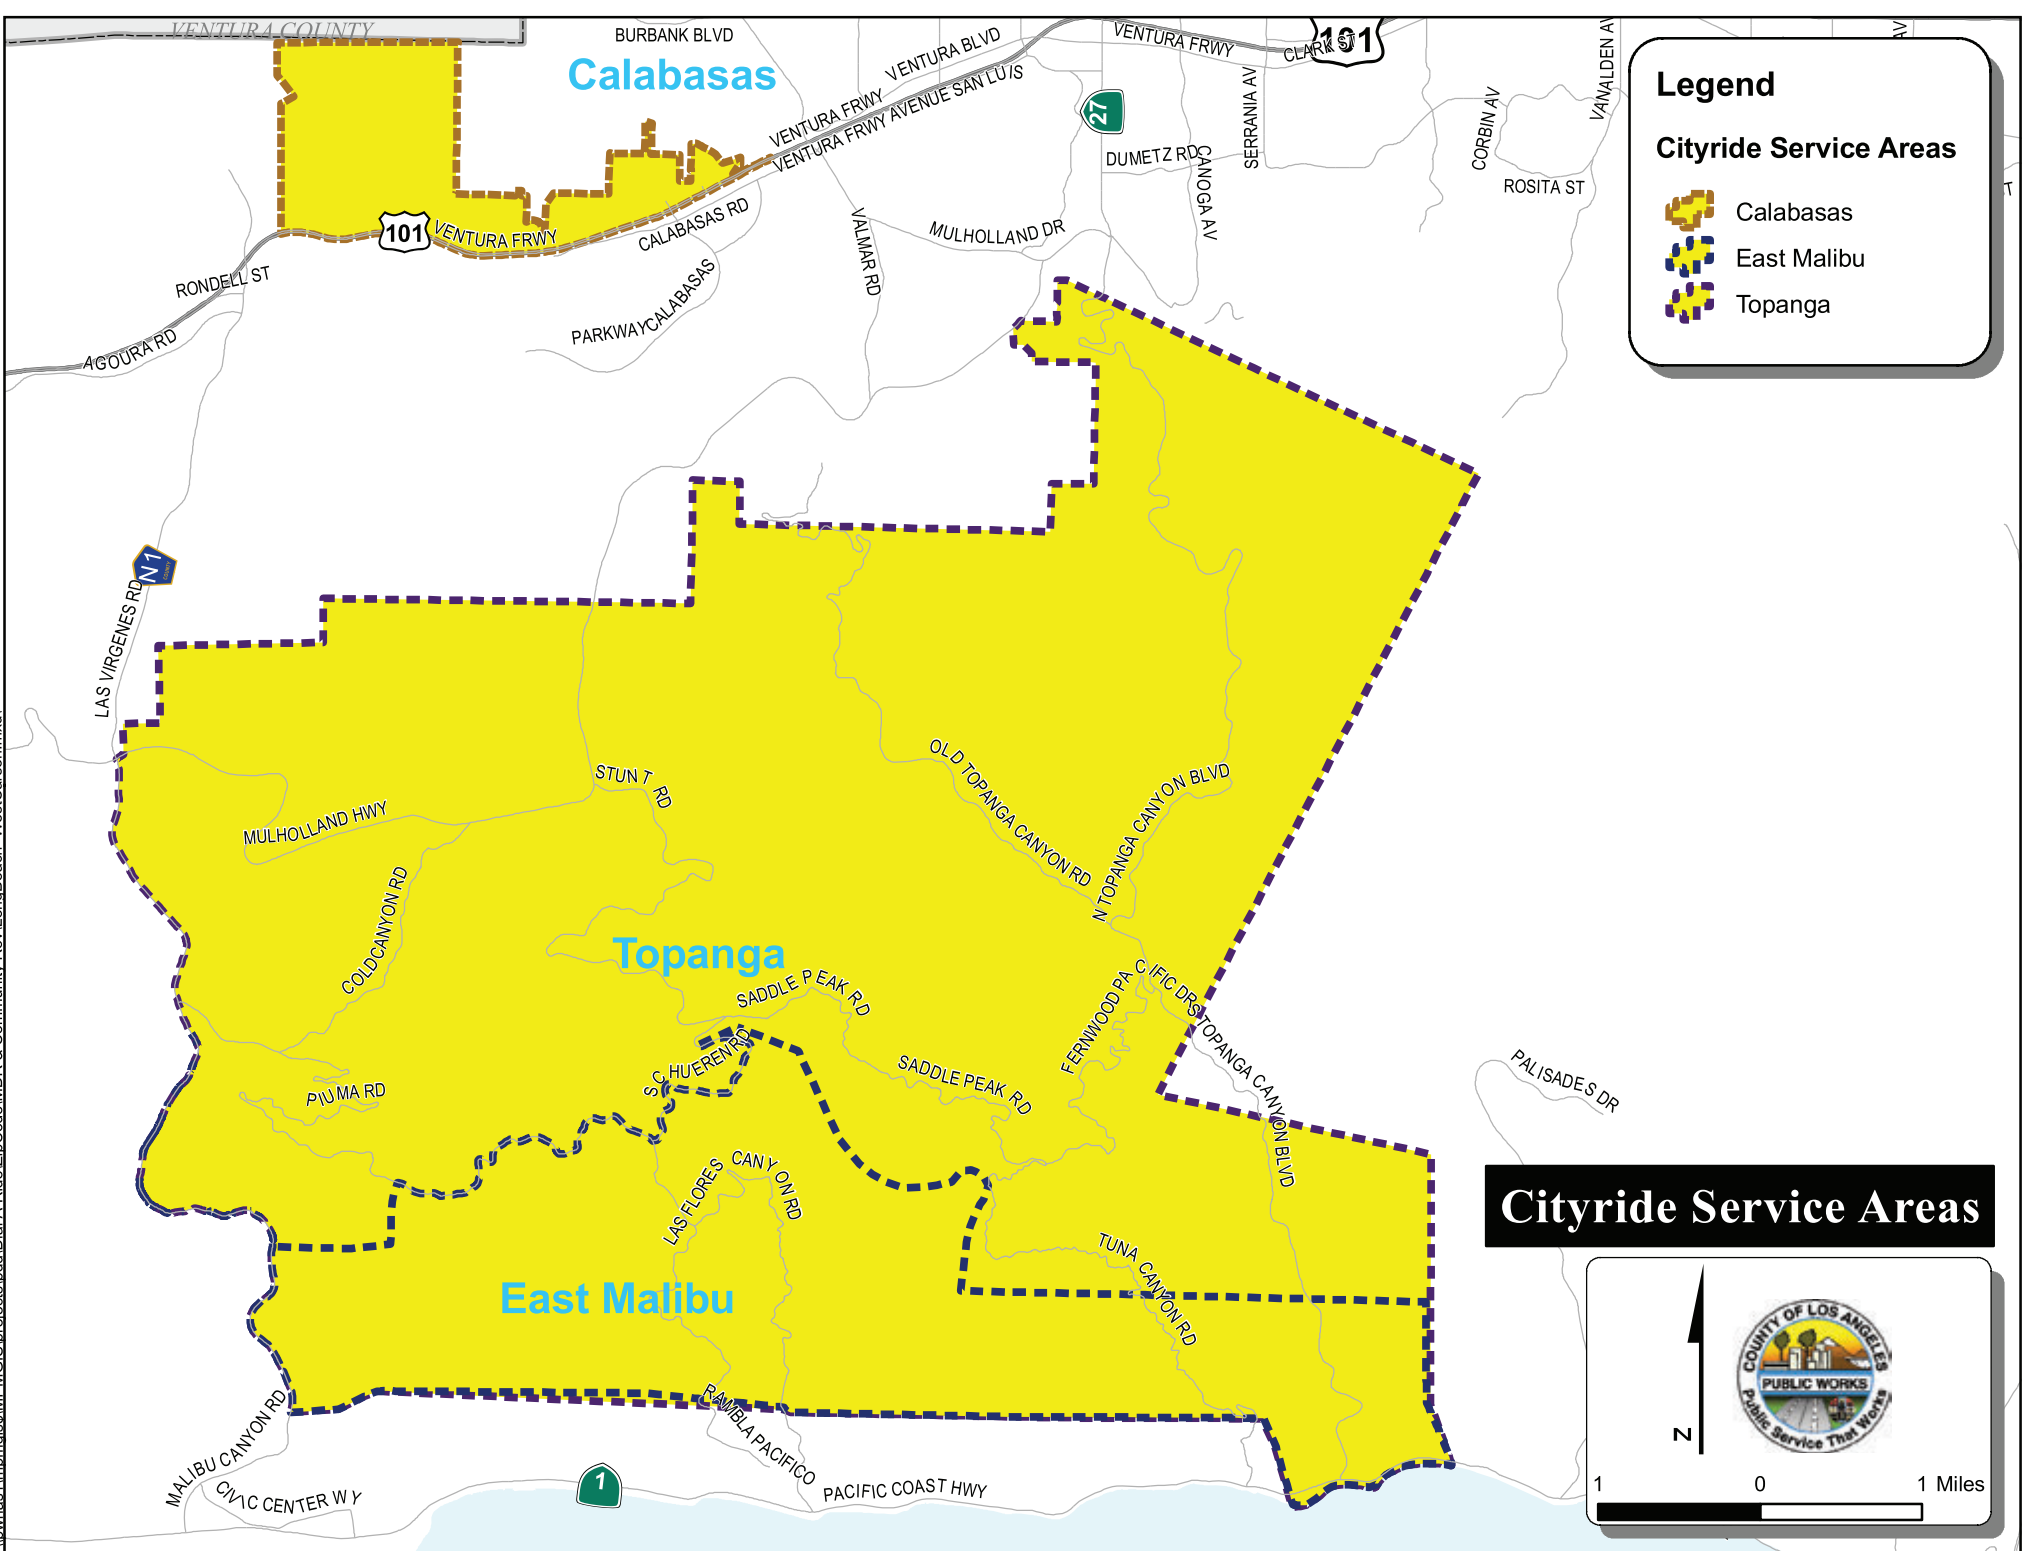

\\pwnas1\pm\m\GIS\protect\hdd\Di\A R\del\ZipCode\MDR & Community Rev\LongBeach - WestCarson.mxd

Legend

Cityride Service Areas

- Calabasas
- East Malibu
- Topanga

Cityride Service Areas

A north arrow pointing upwards and a scale bar indicating 1 mile.

COUNTY OF LOS ANGELES
PUBLIC WORKS
Public Service That Works